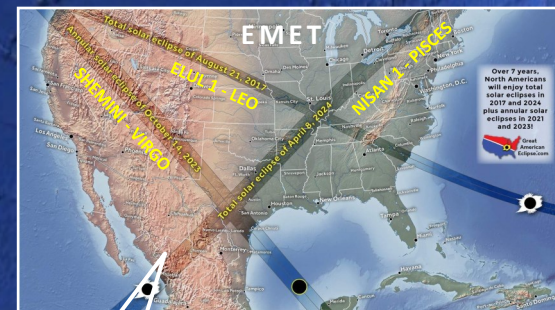

7 NINEVEH ECLIPSE - APRIL 8, 2024

CELESTIAL SIGN OF NATIONAL JUDGMENT BASED ON THE SIGN OF JONAH

THE BEGINNING AND THE END

OF USA'S 6.66 YEAR PERIOD OF GRACE BEFORE NATIONAL JUDGMENT

2017-2024

U.S.A. - 7 NINEVAH NATION

POINT OF TOTALITY

Starting @ Rapture, Indiana

SOME OBSERVATIONS

Width of Moons' Shadow Path will vary from 120 - 100 Miles across.

Speed of Moon's Shadow will vary from 1500 - 2900 Miles/Hour.

Shadow enters USA Border from Eagle Pass at 12:27 PM CST.

Shadow leaves USA Border from Monticello at 3:32 PM CST.

Eclipse Path will last 4 Hours and 27 Minutes.

From beginning of Shadow entering USA Border to beginning of Shadow leaving USA Border = 3 Hours, 3 Minutes (33).

PISCES
 Echo of the Church Age 'Fish'
 153

FROM USA
TEXAS TO MAINE BORDER

American Civil War Inference
 1861-1865 Civil War in the United States between the North and the South.
 = 1,861 Nautical Miles

Google Earth