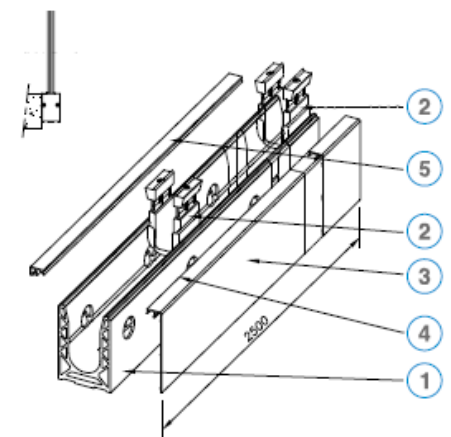

Wall fixing