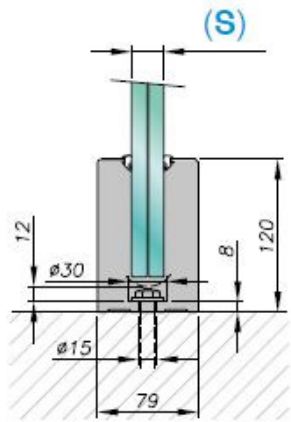

Wall fixing

PLATINUM - Sabco

Floor fixing