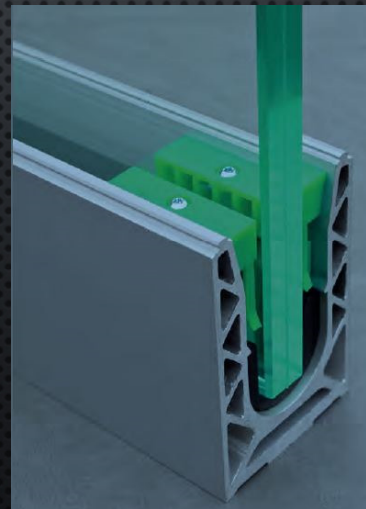

Independently tested to BS 6180:2011 Base fixed and Side fixing solutions can achieve 1.5k/N loadings.

Fixed at 400mm centres and clamp adjustment with torx screws make installation quick and very cost effective.

The result gives a hi-tech sleek and minimalistic finish whilst offering a cost effective solution for glass balustrades.

Available in 2.5 or 5m lengths. Face cover plates anodised to marine grade 20 microns and finished in natural aluminium or Satin Stainless effect.

www.platinumsd.co.uk

PLATINUM - Sabco

Unique Installation

- The system only requires 400mm fixing centres to achieve the 1.5kN rating therefore saving valuable time on site.
- Easy alignment of the glass during installation with up to +/-15mm adjustment available either side at 1100mm high.
- Once the first panel is correctly installed the adjoining panels can then be easily aligned.
- Tightening is completed via torx screws and can be done with an electric screwdriver - again speeding up the install time.
- 12mm x 3mm LED Strip Housing incorporated into clamp base. LED Strip by others.
- The kit includes removable covers to allow the placement of the channel without risk of damaging the finish.
- Base and face mount with same channel.
- Covers can simply be fitted at the end of the install with 3M tape (already mounted to covers).

Ready for use with LED Strip Lighting*

By incorporating a 12mm x 3mm housing into the bottom of the clamps you can now bring your balustrade design to life by adding LED strip lighting into the system with ease.