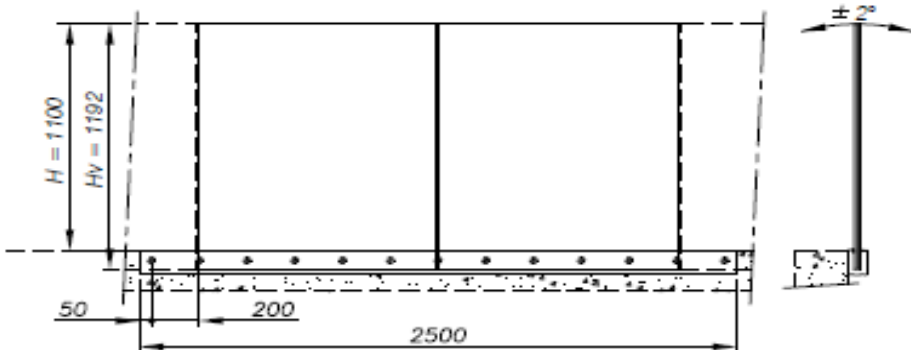

Wall fixing