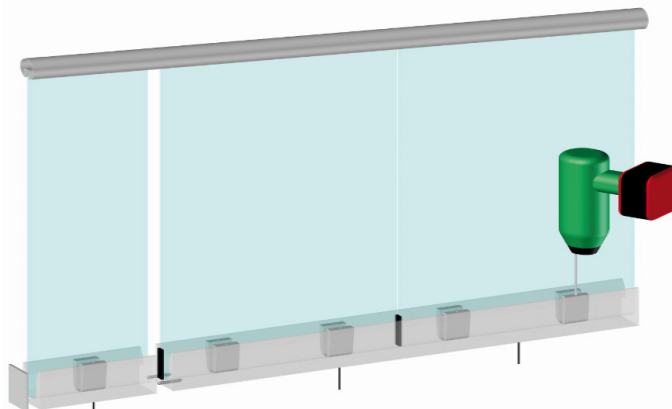

PLATINUM - Sabco

Test Data

**APPROVED
to BS 6180**

Glass sizes and types are shown with the maximum achieved kN/m rating in accordance with BS EN 6180:2011 which requires any instantaneous deflection to be no more than 25mm.

Glass panels can be a maximum of 2500mm wide x 1100mm high. The 20.9 Laminated (SGP) glass can theoretically keep within BS EN 6180:201 requirements at a height upto 1600mm but this has not been officially tested.

Further details are available upon request.

	Base Mount		Side Mount	
	0.74 kN/m	1.5 kN/m	0.74 kN/m	1.5 kN/m
15mm Monolithic	✓		✓	
16.9mm Laminated (SGP)	✓		✓	
19mm Monolithic		✓	✓	
20.76mm Laminated (DG41)		✓		✓
20.9mm Laminated (SGP)		✓		✓
21.52mm Laminated (PVB)	✓		✓	
21.52mm Laminated (EVA)		✓	✓