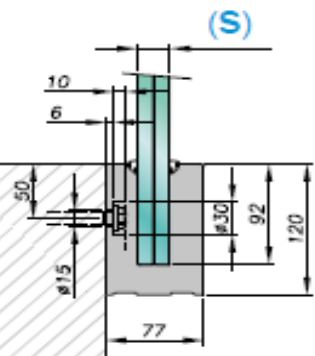

Wall fixing