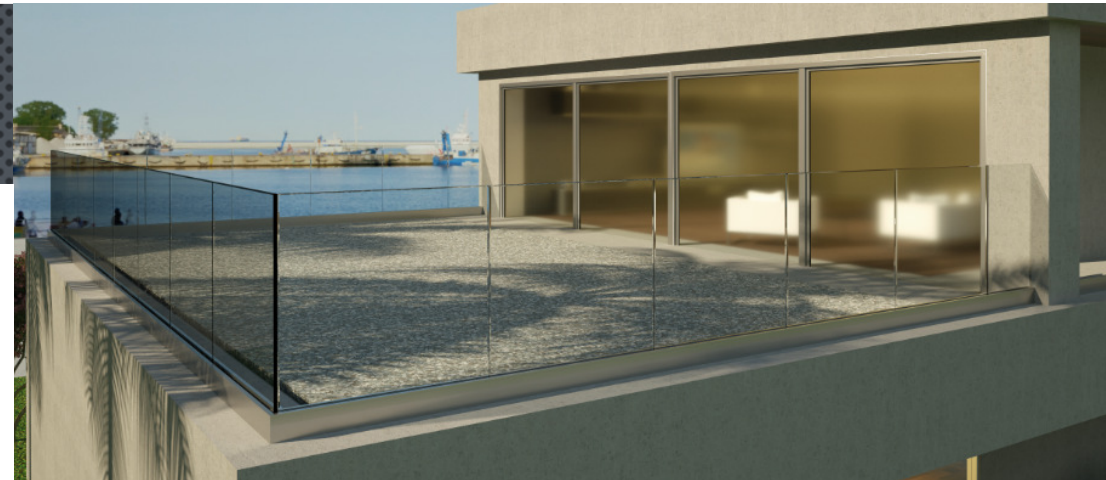

Platinum - Sabco (Incorporating LED)

Available for internal
and external
applications:

White
RGB
RGBW