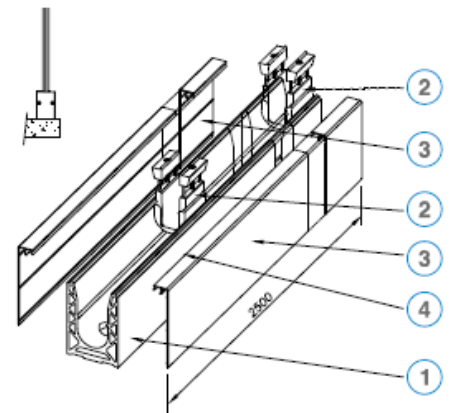

PLATINUM - Sabco

Floor fixing