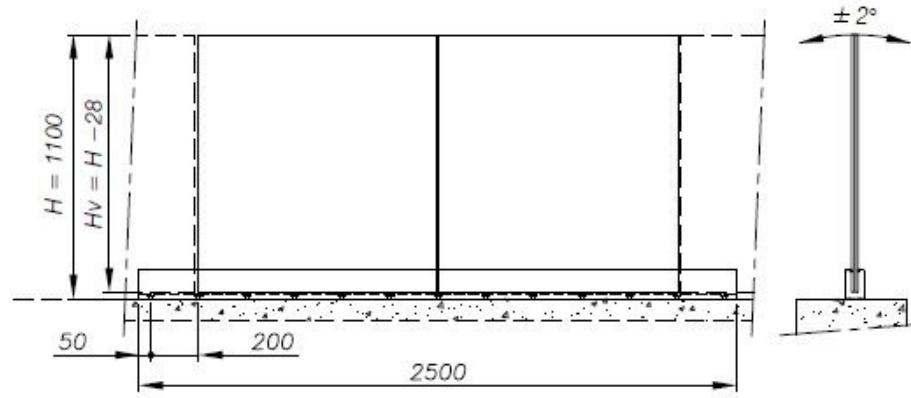

PLATINUM - Sabco

Floor fixing