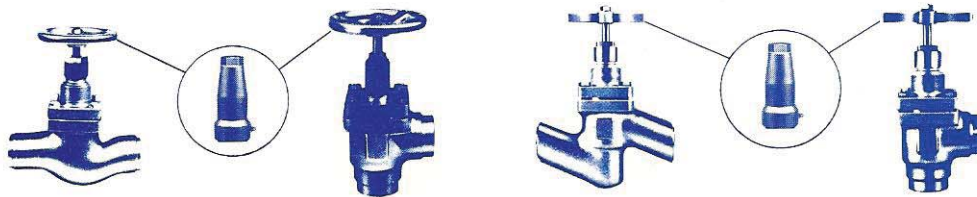

HENRY (HERL) HAND VALVES

BUTT WELD GLOBE AND ANGLE VALVES 1-1/2" THRU 4"

VALVE SIZES 1-1/2" THRU 4" HAVE BOLTED (SQUARE) BONNETS AND ARE AS SHOWN BELOW. COLOR, BRIGHT METALLIC PAINTED SILVER.

SQUARE BONNET MODELS 1-1/2" THRU 4"

ROUND BONNET MODEL 5" THRU 14"

BUTT WELD VALVE CATALOG NUMBERS

INCH	SHUT-OFF VALVES				EXPANSION VALVES			
	HANDWHEEL		CAPPED		"T" HANDLE		CAPPED	
	CATALOG NO.	CATALOG NO.	CATALOG NO.	CATALOG NO.	CATALOG NO.	CATALOG NO.	CATALOG NO.	
	GLOBE	ANGLE	GLOBE	ANGLE	GLOBE	ANGLE	GLOBE	ANGLE
1/2	500151	600151	500152	600152	590151	690151	590152	690152
3/4	500201	600201	500202	600202	590201	690201	590202	690202
1	500251	600251	500252	600252	590251	690251	590252	690252
1 1/4	500321	600321	500322	600322	590321	690321	590322	690322
1 1/2	160401	600401	160402	600402	170401	690401	170402	690402
2	160501	600501	160502	600502	170501	690501	170502	690502
2 1/2	160651	600651	160652	600652	170651	200651	170652	200652
3	160801	600801	160802	600802	170801	200801	170802	200802
4	161001	601001	161002	601002	171001	201001	171002	201002
5	161251	201251	161252	201252	—	—	—	—
6	161501	201501	161502	201502	—	—	—	—
8	162001	202001	162002	202002	—	—	—	—
10	162501	202501	162502	202502	—	—	—	—
12	163001	203001	163002	203002	—	—	—	—
14	163501	203501	163502	203502	—	—	—	—