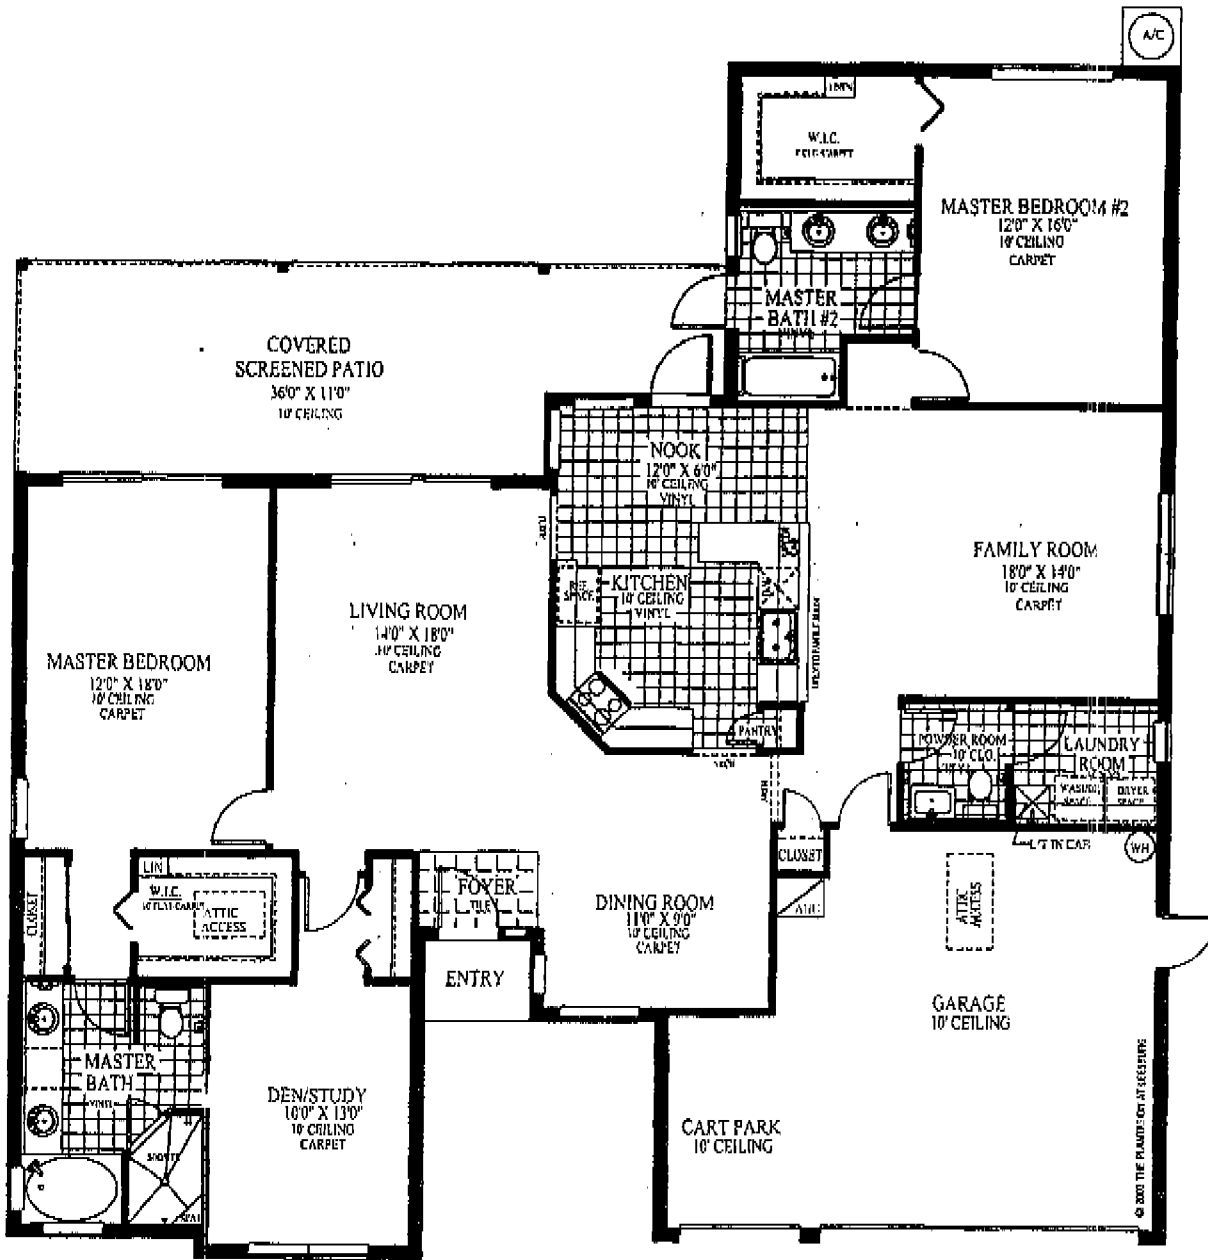

THE ROSE

A/C Living Area: 2102 Sq. Ft.
Under Roof: 2943 Sq. Ft.

ELEVATION A