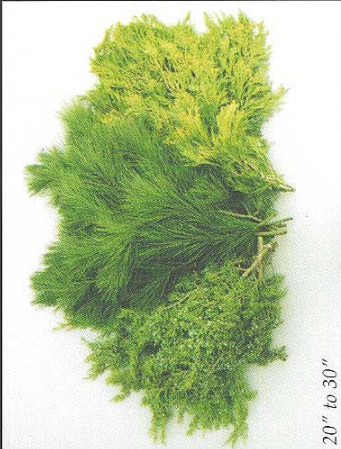

# Bacon's Christmas Tree Farm

## Boughs & Tips

18" - 32"

Noble Fir is a beautiful bough with blue cast. Silver Fir is a rich deep green with silver underside. Harvested from the high mountains.

## Assorted Christmas Greens

20" to 30"

Princess Pine is a rich green needle that casts silver blue.  
Long lasting **Juniper** is outstanding for its fragrance, and is decked with silver/blue berries.  
**Incense Cedar** trimmed with small yellow buds has a very pleasant aroma.

## Christmas Tree

Traditional - not so traditional - Christmas tree made with Noble Fir and highlighted with Juniper, Incense Cedar and pine cones.