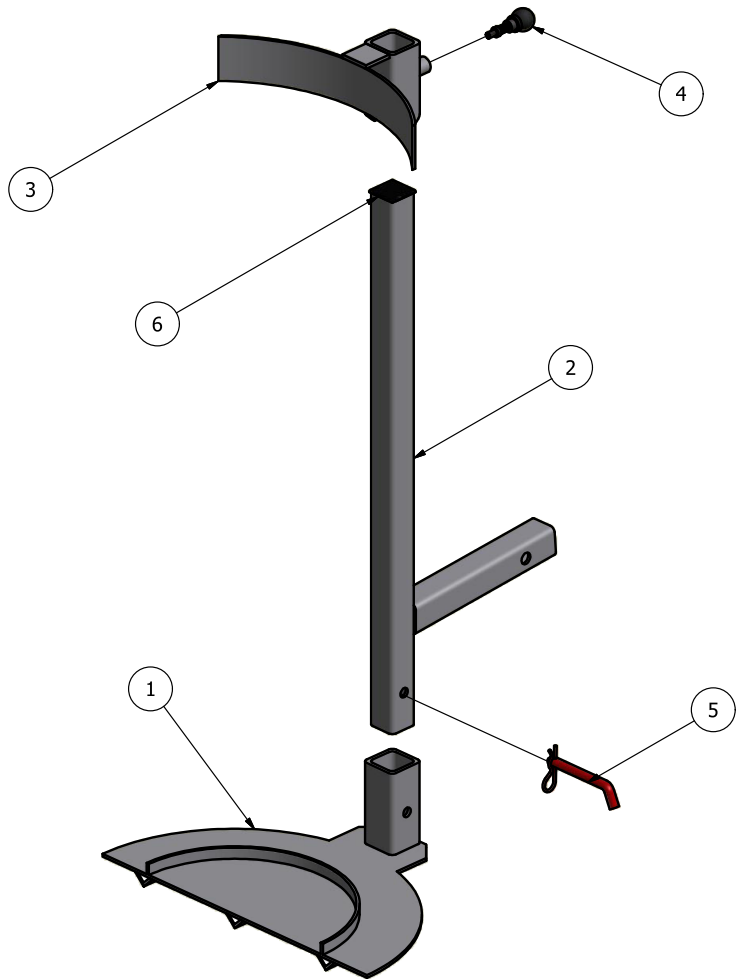

Carry Barrel Transporter

NOTE: Part Number **DTCBT** (Includes all the parts below)

Parts List			
ITEM	QTY	PART NUMBER	DESCRIPTION
1	1	DTCBT1	Carry Barrel Transporter Bottom Holder
2	1	DTCBT2	Carry Barrel Transporter Extension
3	1	DTCBT3	Carry Barrel Transporter Top Holder
4	1	69860003	PoP Pin W/ Lockout Position
5	1	DT58HP	5/8 Hitch Pin w/ Cotter Pin
6	1	SQ2DBK1	Square Tube End Cap