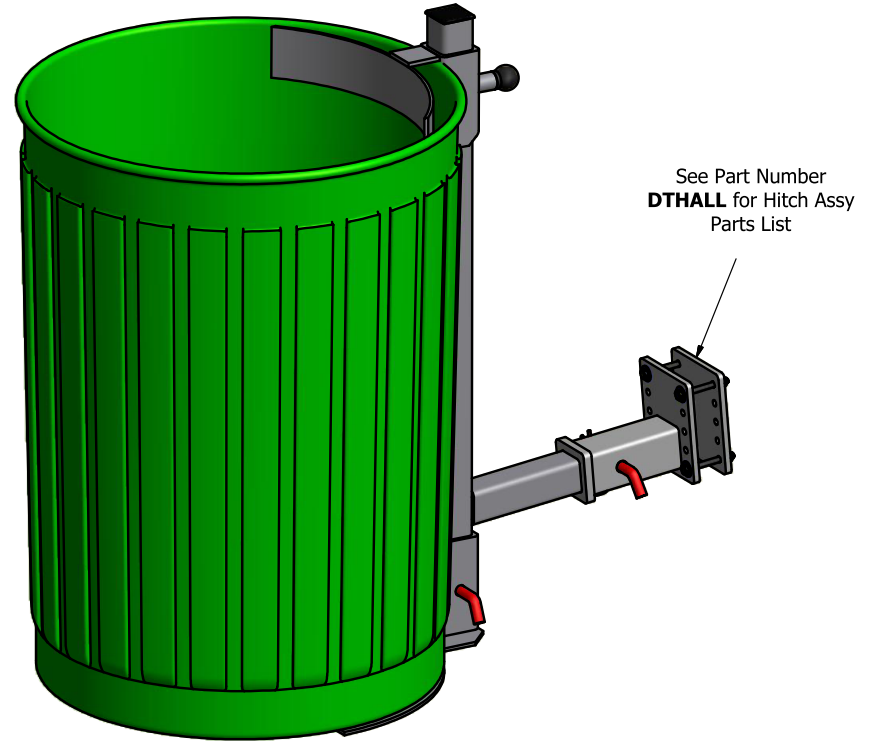

Carry Barrel Transporter

NOTE: Part Number **DTCBT** (Includes all the parts below)

Parts List			
ITEM	QTY	PART NUMBER	DESCRIPTION
1	1	DTCBT1	Carry Barrel Transporter Bottom Holder
2	1	DTCBT2	Carry Barrel Transporter Extension
3	1	DTCBT3	Carry Barrel Transporter Top Holder
4	1	69860003	PoP Pin W/ Lockout Position
5	1	DT58HP	5/8 Hitch Pin w/ Cotter Pin
6	1	SQ2DBK1	Square Tube End Cap