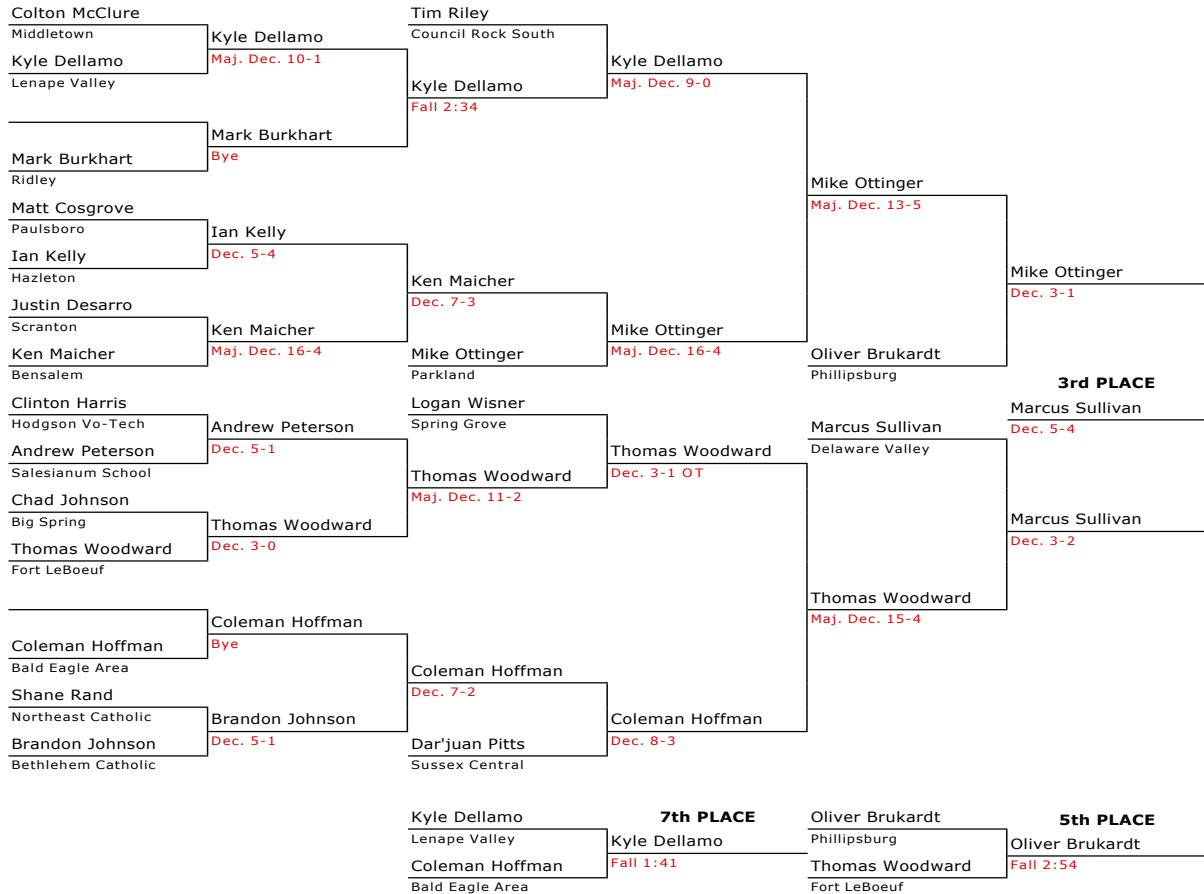

140 lb Consolations