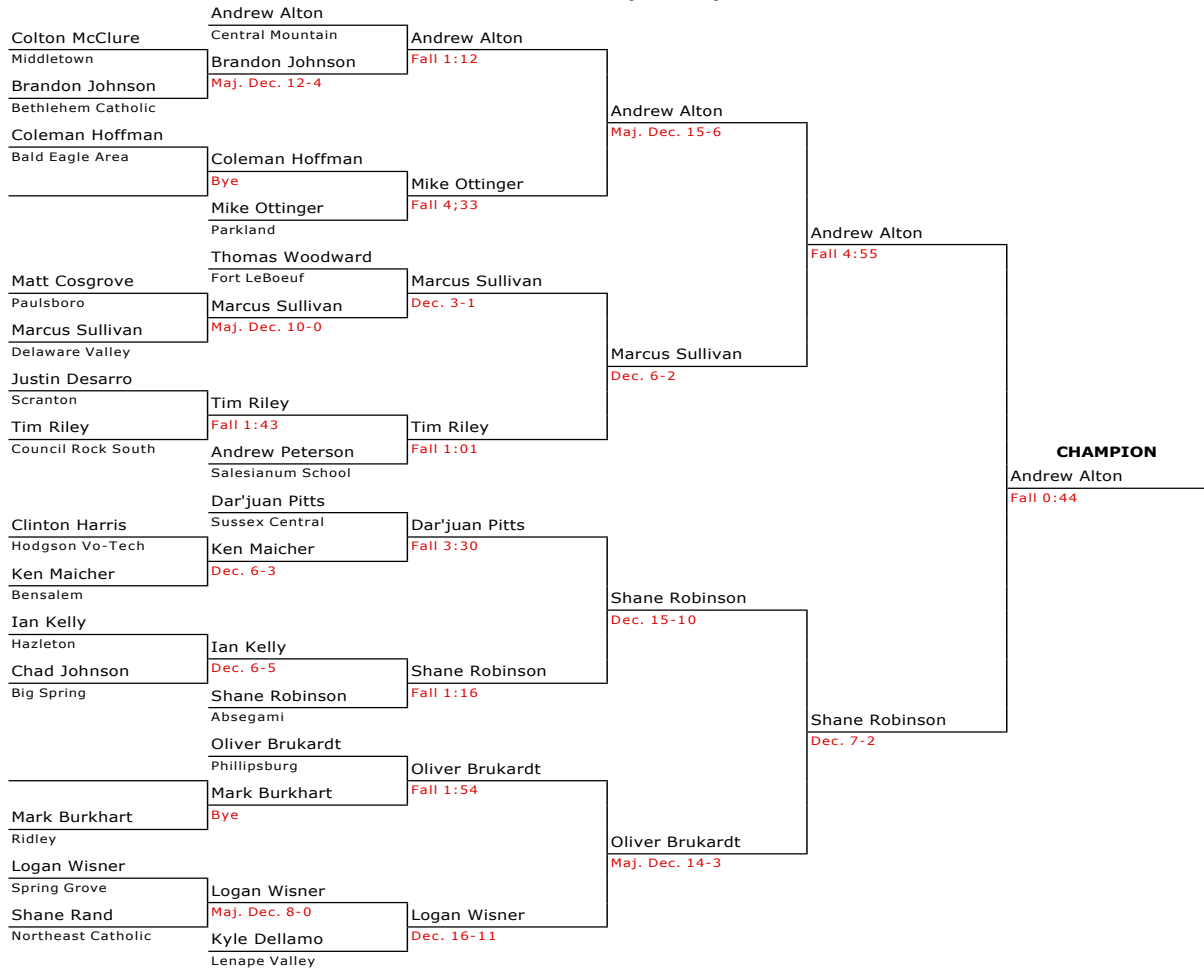

2009 Escape the Rock Tournament

at Council Rock South HS -- January 9-10, 2009

140 lb Championship