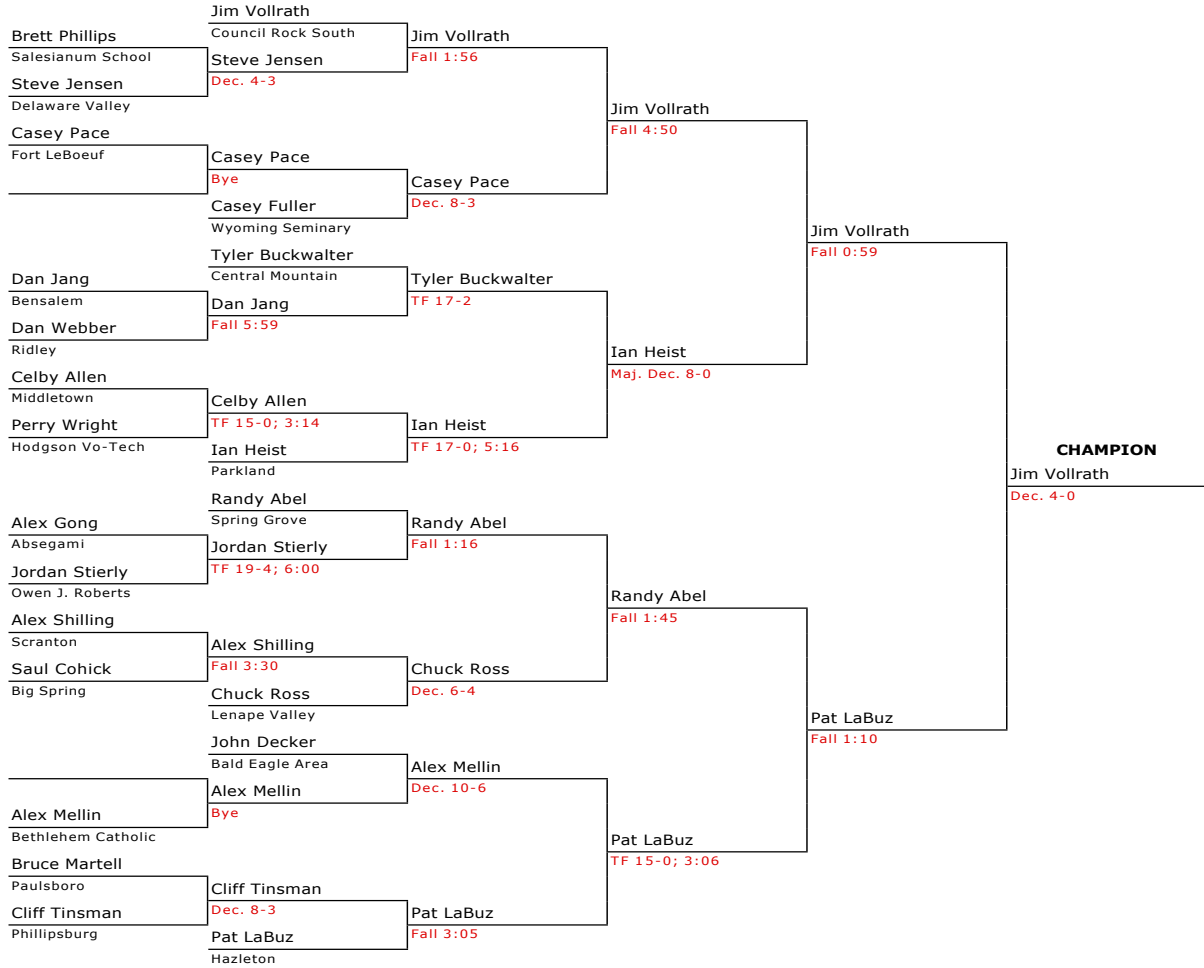

2009 Escape the Rock Tournament

at Council Rock South HS -- January 9-10, 2009

152 lb Championship