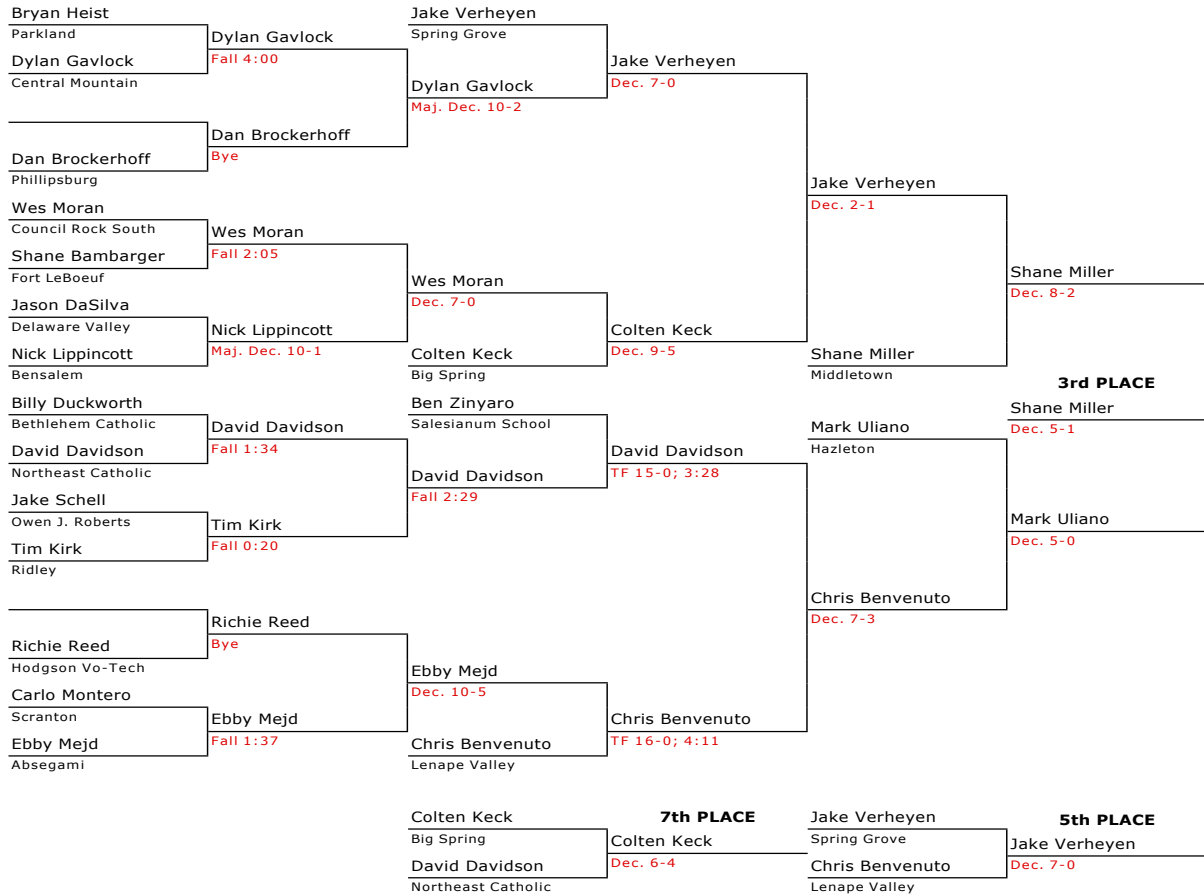

119 lb Consolations