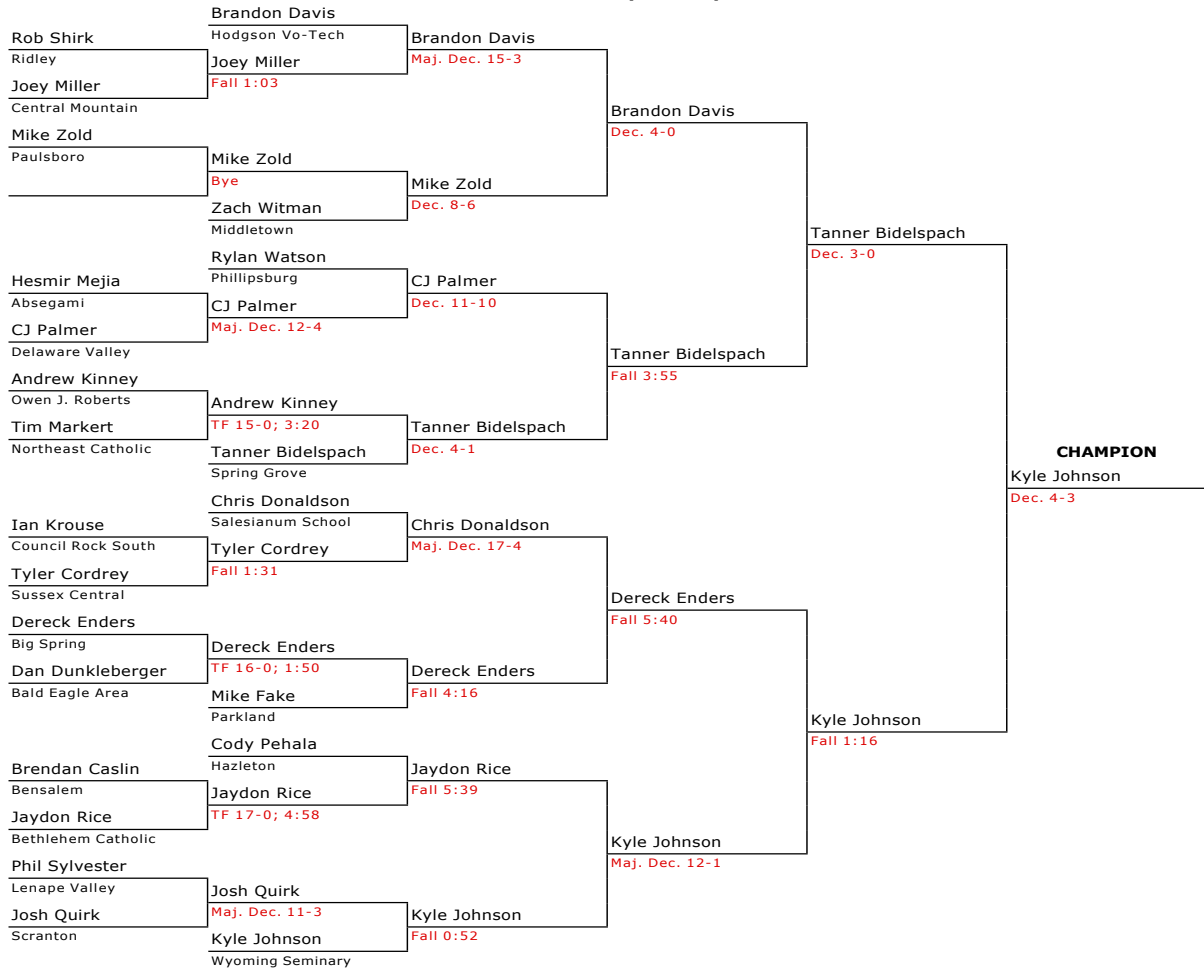

2009 Escape the Rock Tournament

at Council Rock South HS -- January 9-10, 2009

112 lb Championship