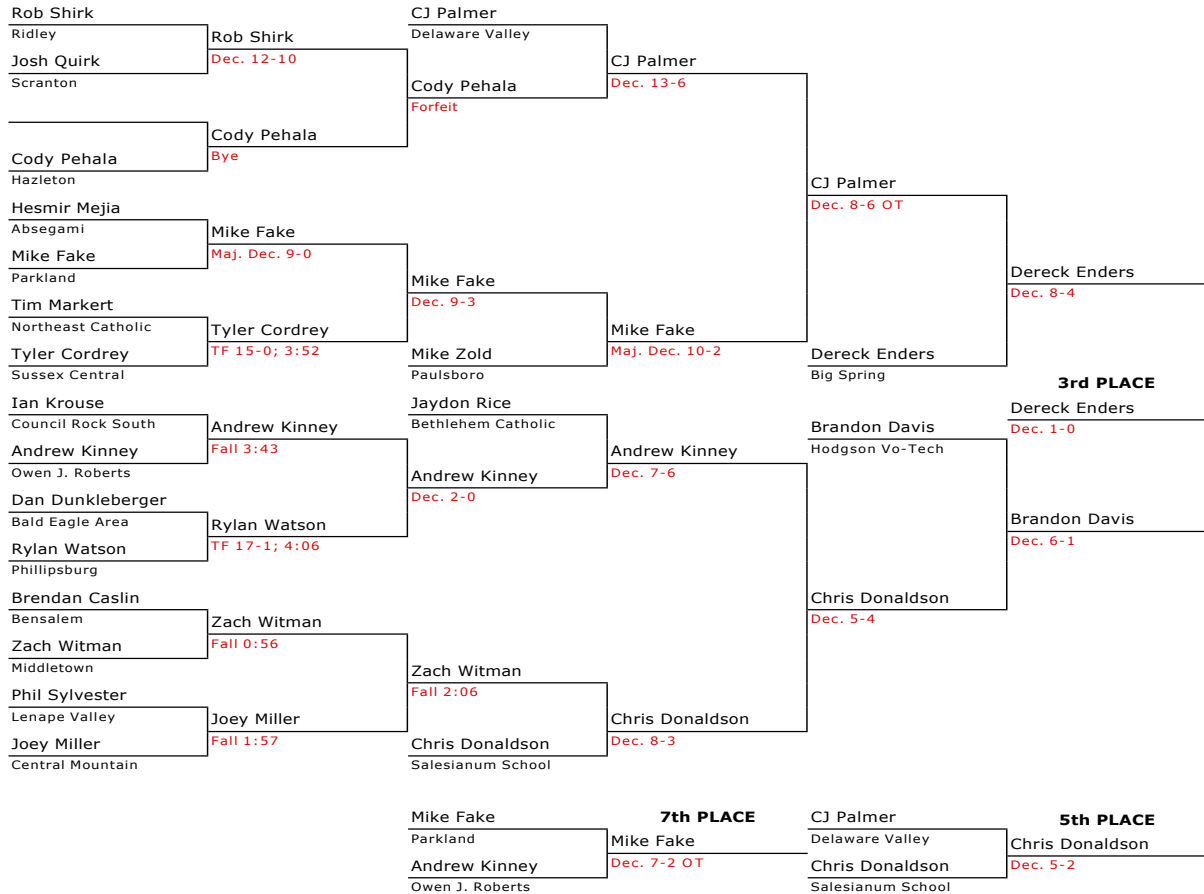

112 lb Consolations