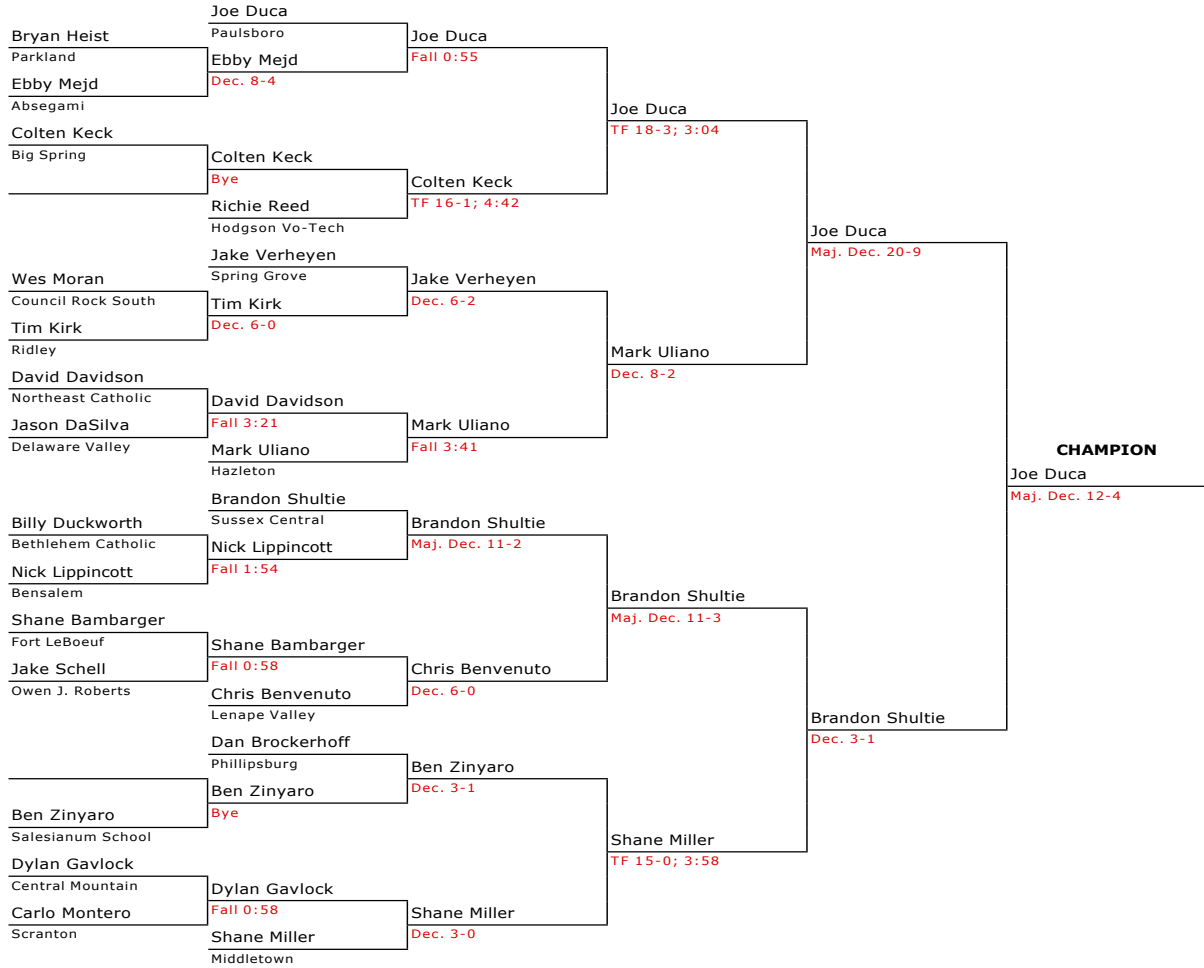

2009 Escape the Rock Tournament

at Council Rock South HS -- January 9-10, 2009

119 lb Championship