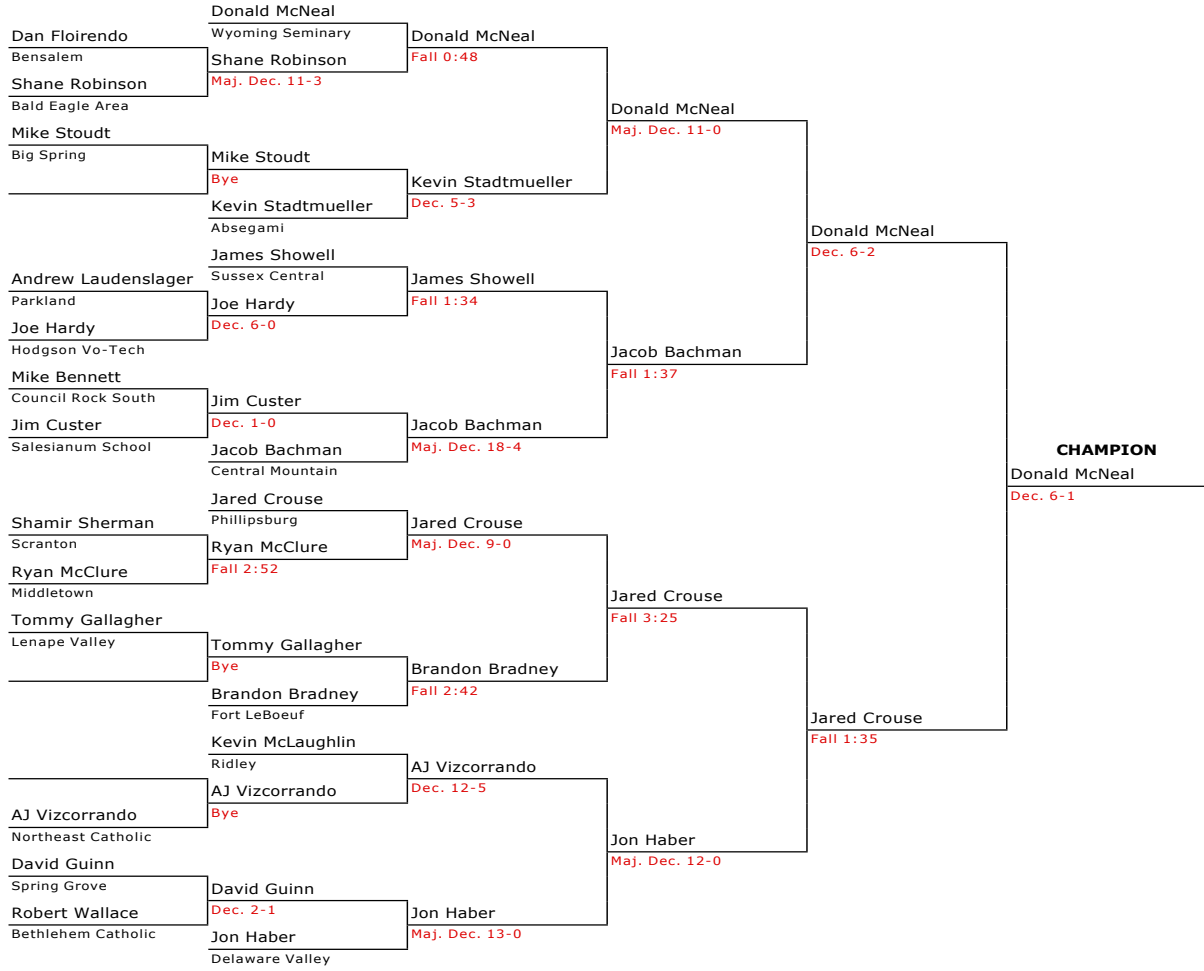

2009 Escape the Rock Tournament

at Council Rock South HS -- January 9-10, 2009

189 lb Championship