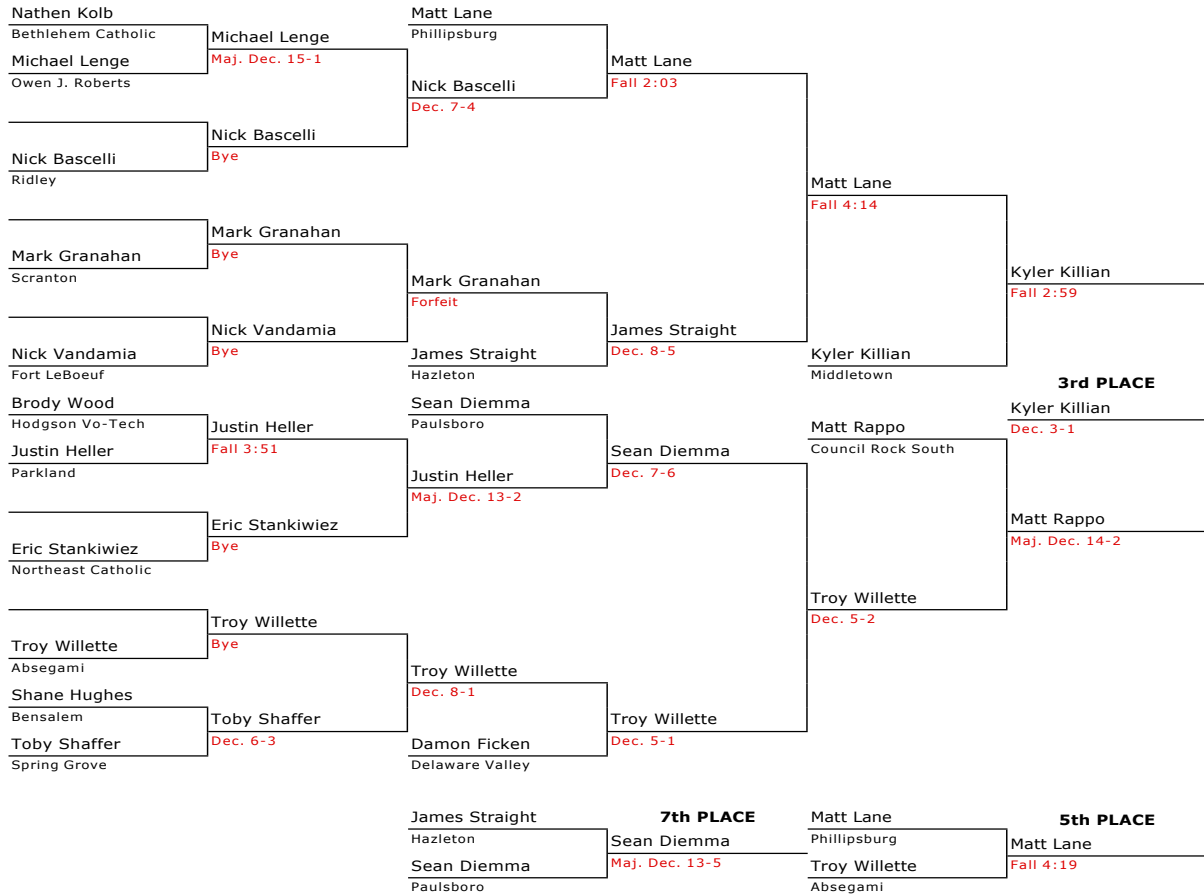

125 lb Consolations