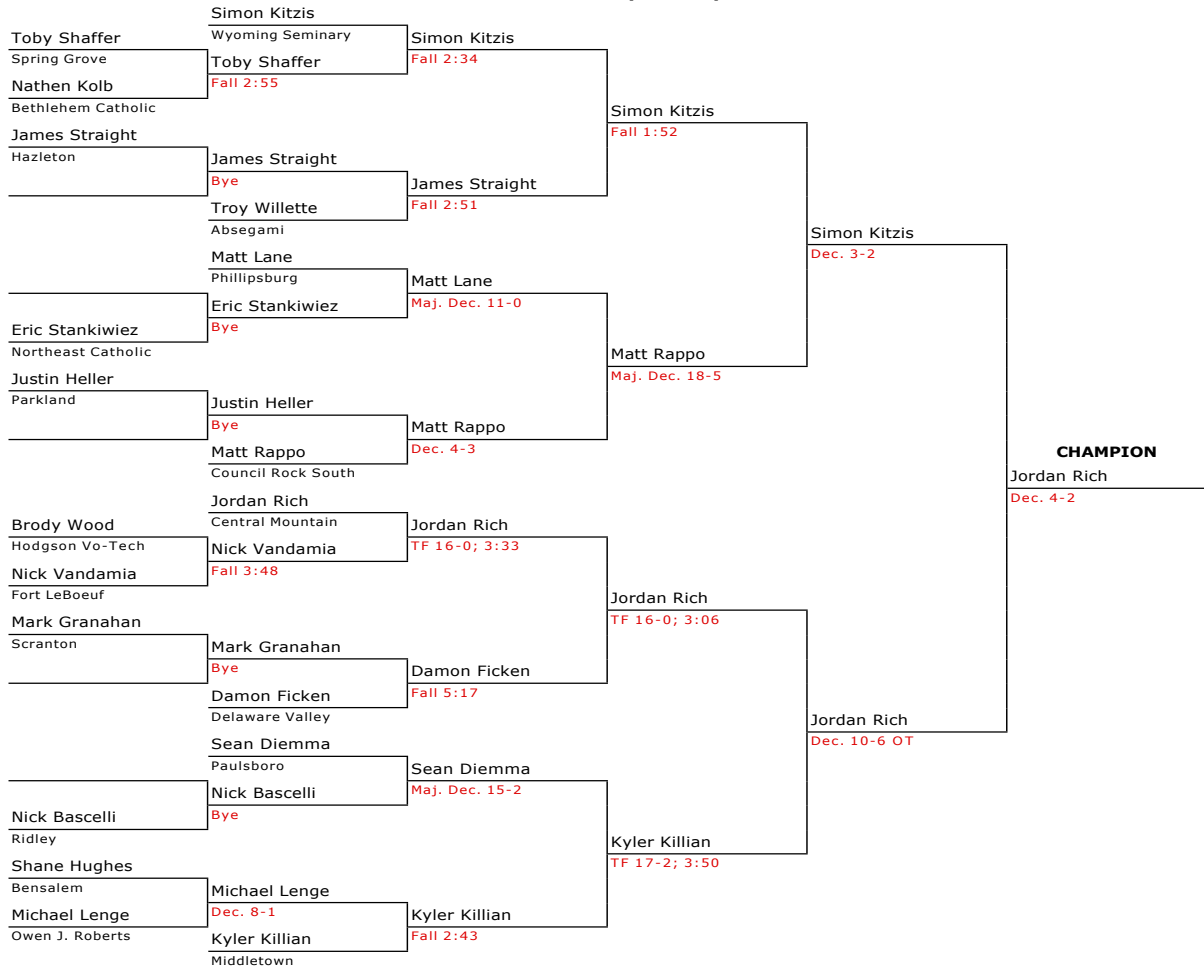

2009 Escape the Rock Tournament

at Council Rock South HS -- January 9-10, 2009

125 lb Championship