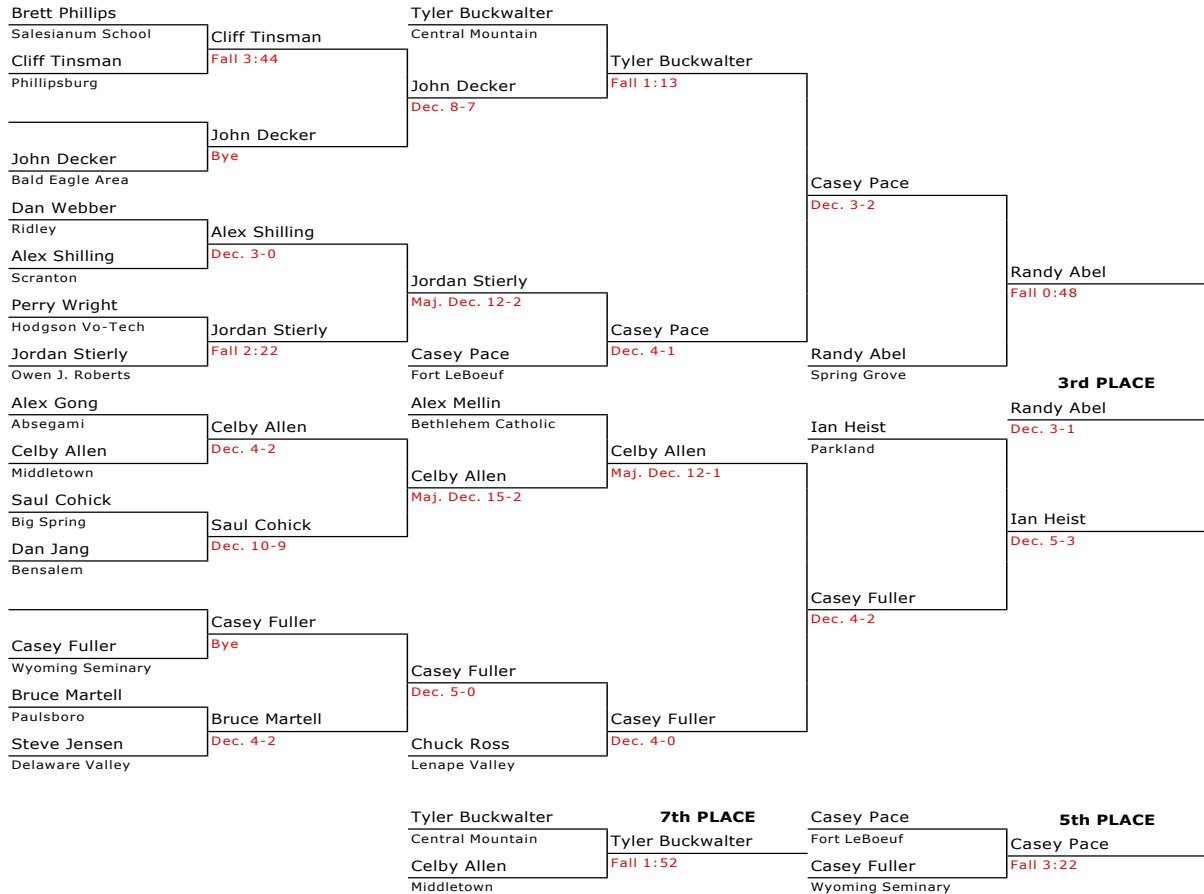

140 lb Championship

140 lb Consolations

2009 Escape the Rock Tournament

at Council Rock South HS -- January 9-10, 2009

152 lb Championship

152 lb Consolations

2009 Escape the Rock Tournament

at Council Rock South HS -- January 9-10, 2009