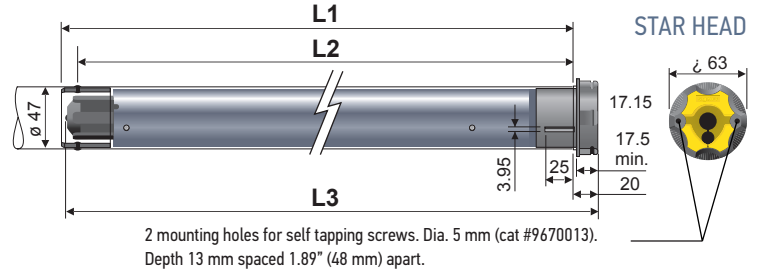

## Star Head Motors

|              |         |
|--------------|---------|
| <b>510A2</b> | 1134082 |
| <b>525A2</b> | 1134083 |
| <b>535A2</b> | 1134084 |
| <b>550R2</b> | 1134095 |

Radio Technology Somfy® (RTS) allows for wireless radio control of motorized window coverings via the RTS family of controls.

### Technical Features

|                                  |   |
|----------------------------------|---|
| <b>Voltage Supply</b>            | 120V AC, 60Hz   |
| <b>Index Protection Rating</b>   | IP 44   |
| <b>Limit Switch Type</b>         | Electronic RTS  |
| <b>Limit Switch Capacity</b>     | 250 Turns   |
| <b>Temperature Working Range</b> | 14°F to 104°F (-10°C to 40°C)   |
| <b>Insulation Class</b>          | Class 1 for 120V AC   |
| <b>Wiring</b>                    | Integrated into power cord. Must be at least 12 inches and must not come in contact with metal. |

### Dimensions

| Dimensions          | 510                   | 525                   | 535                   | 550                   |
|---------------------|-----------------------|-----------------------|-----------------------|-----------------------|
| <b>L1</b>           | 25.79 in.<br>(655 mm) | 25.79 in.<br>(655 mm) | 26.57 in.<br>(605 mm) | 26.57 in.<br>(605 mm) |
| <b>L2</b>           | 25.20 in.<br>(640 mm) | 25.20 in.<br>(640 mm) | 25.98 in.<br>(660 mm) | 25.98 in.<br>(660 mm) |
| <b>L3</b>           | 26.10 in. (663 mm)    | 26.10 in.<br>(663 mm) | 26.89 in.<br>(683 mm) | 26.89 in.<br>(683 mm) |
| <b>Cable Length</b> | 10 ft. (3.05 m) SJTW  |                       |                       |                       |