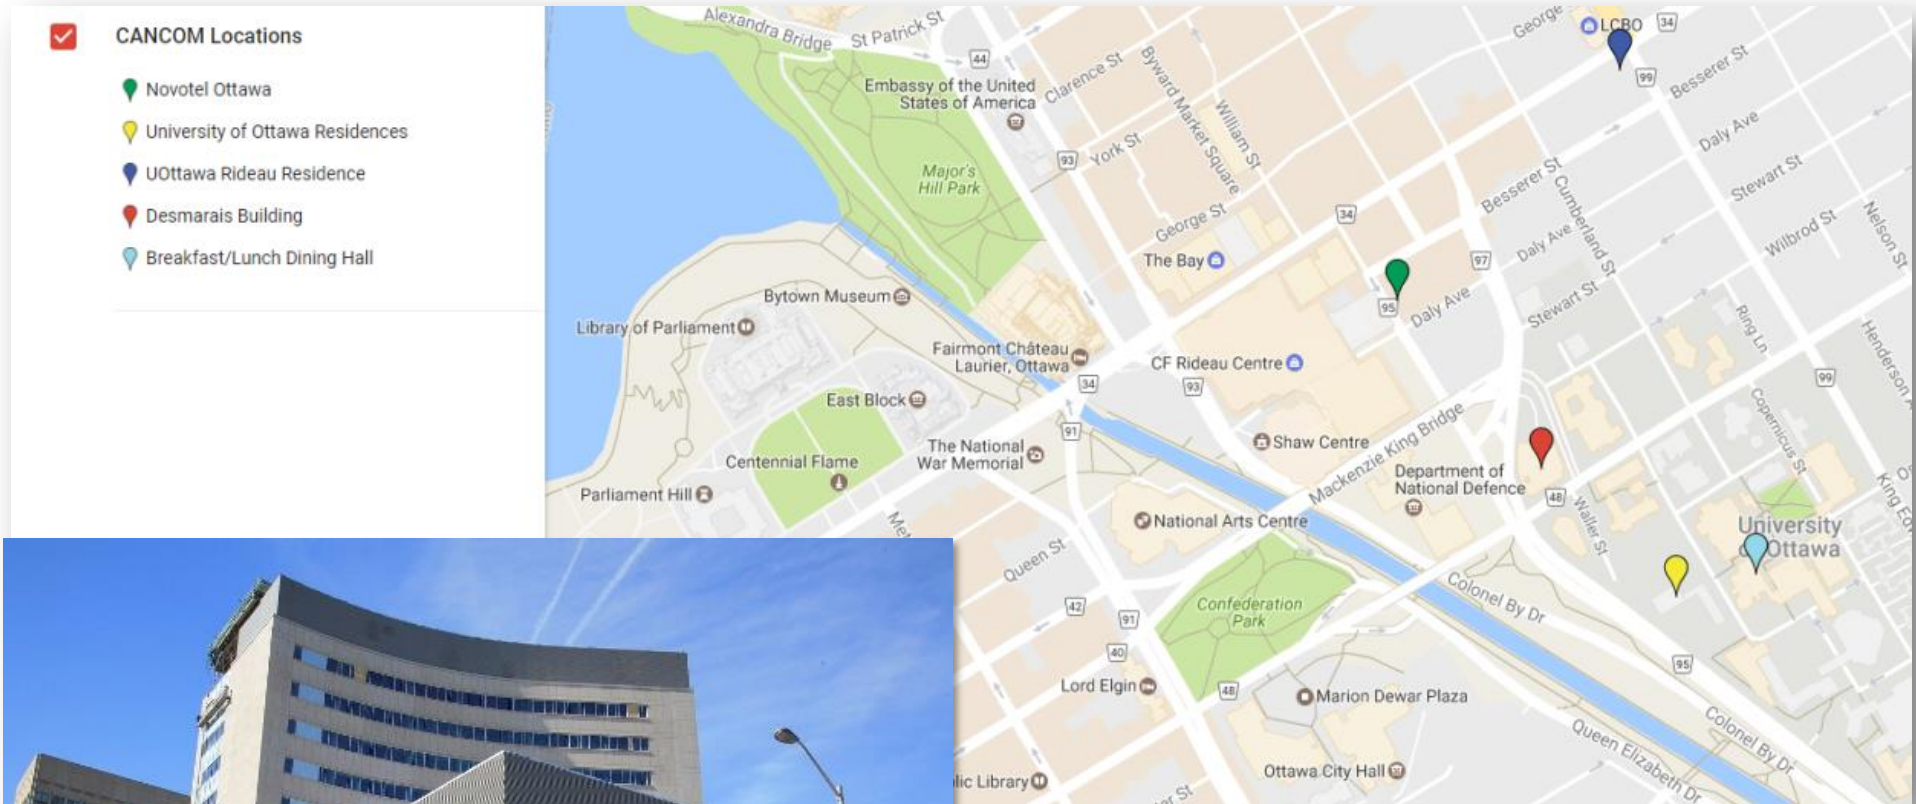

Maps and Directions

[Interactive online map](#)

Directions from Novotel to Desmarais

Walking in from the Novotel to Desmarais Hall is a 5 minutes leisurely walk. Upon exiting the Novotel main lobby turn to your left (south); Desmarais Hall will be in view. Simply make your way along Nicholas Street.

Directions from uOttawa hall of residences on Rideau Street to Desmarais

Walking in from the uOttawa hall of residences on Rideau Street will take 10 to 12 minutes. Upon exiting the hall, turn to your left (west) on Rideau and walk in the direction of Parliament. Walk past Cumberland, Waller, Dalhousie and then turn left on the pedestrian section of Nicholas. Walk on to the Novotel and beyond to Desmarais Hall. Taking a taxi is possible but unwarranted for most.

Main Campus Parking Lots

- Lot K
- Lot C
- Desmarais Garage
- Perez Garage
- Brooks Garage
- Lot T
- Lot J
- Lot U
- Mann Garage
- Lot M
- Lot B
- Lot P
- Soloway Garage
- Lot W
- Accessible parking space

Espaces de stationnement accessible...

- Accessible parking space

[Interactive Online Map](#)

Desmarais Building, 55 Laurier Ave E