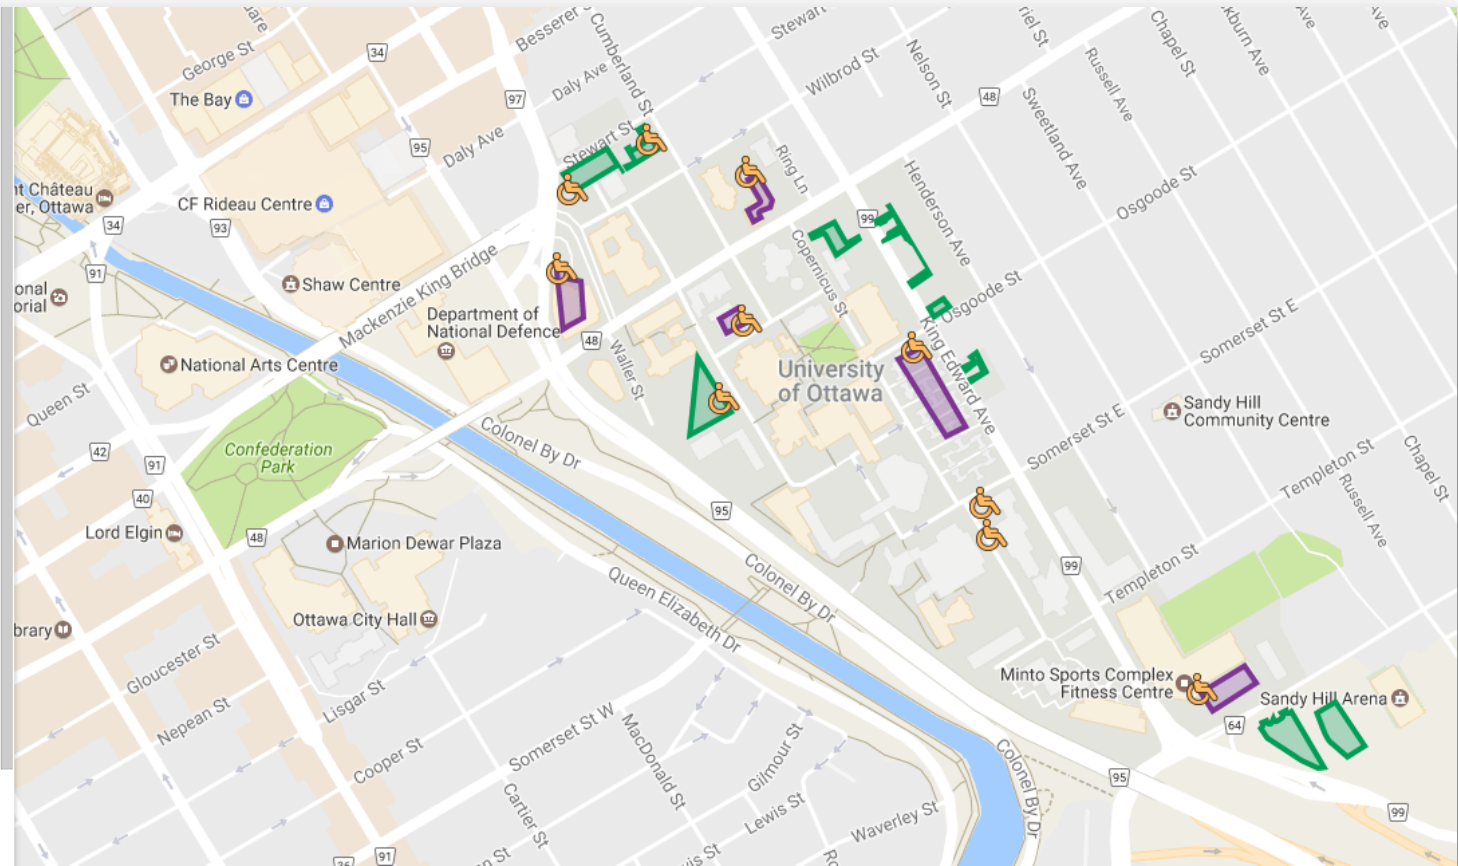

Maps and Directions

[Interactive online map](#)

Directions from Novotel to Desmarais

Walking in from the Novotel to Desmarais Hall is a 5 minutes leisurely walk. Upon exiting the Novotel main lobby turn to your left (south); Desmarais Hall will be in view. Simply make your way along Nicholas Street.

Directions from uOttawa hall of residences on Rideau Street to Desmarais

Walking in from the uOttawa hall of residences on Rideau Street will take 10 to 12 minutes. Upon exiting the hall, turn to your left (west) on Rideau and walk in the direction of Parliament. Walk past Cumberland, Waller, Dalhousie and then turn left on the pedestrian section of Nicholas. Walk on to the Novotel and beyond to Desmarais Hall. Taking a taxi is possible but unwarranted for most.

Main Campus Parking Lots

- Lot K
- Lot C
- Desmarais Garage
- Perez Garage
- Brooks Garage
- Lot T
- Lot J
- Lot U
- Mann Garage
- Lot M
- Lot B
- Lot P
- Soloway Garage
- Lot W
- Accessible parking space

Espaces de stationnement accessible...

- Accessible parking space

[Interactive Online Map](#)

Desmarais Building, 55 Laurier Ave E