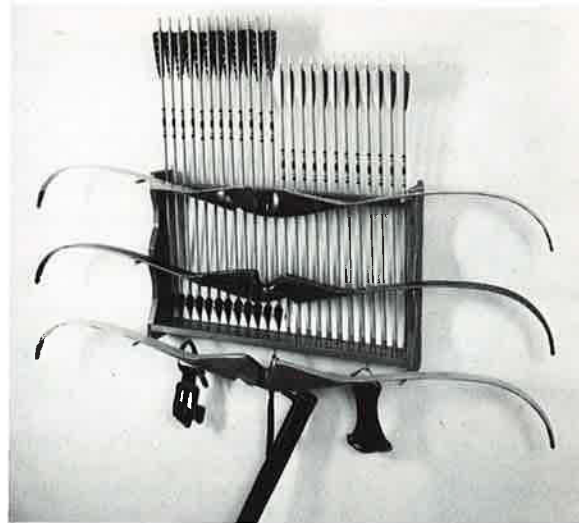

5001

HUSH-H-H HOOD

Attaches firmly to all Hush-h-h Quivers. Offers full protection for hunting points.

5004

FLEETWOOD FEATHER ARROW REST

Aids smooth, quiet release and protects cresting. For any bow having an arrow rest shelf.

5112

PARA-REST

Horizontally mounted. Top grade Nylon brush type with handsome finished, genuine leather backing. Ideal for plastic feathered arrows.

5118

FLEETWOOD ARCHERY RACK

Do-it-yourself kit is complete with instructions for fast assembly. Made of California Redwood, with metal wall hangers and special accessories hooks. Holds 3 bows and 24 arrows.