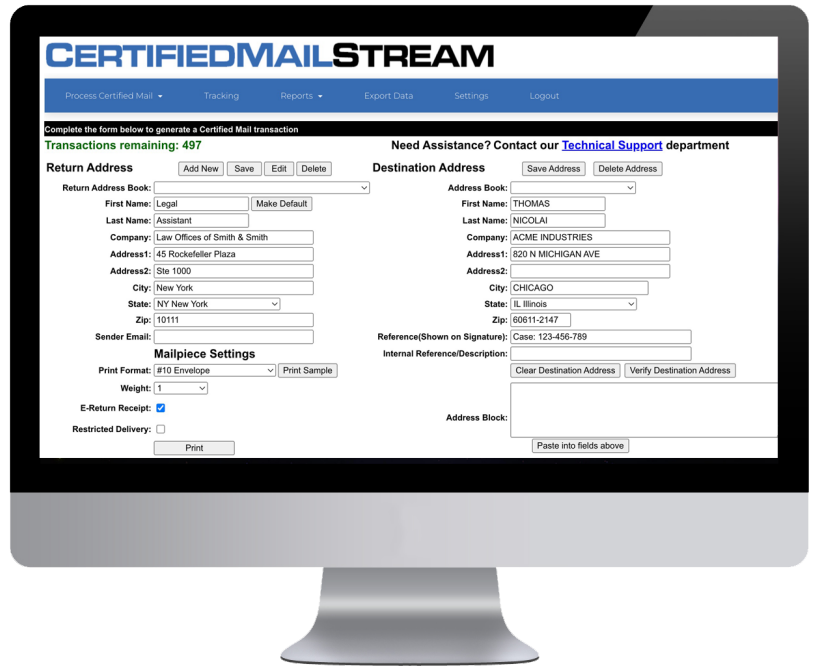

CERTIFIEDMAILSTREAM

Prepare, Track and Manage Certified Mail More Efficiently

Certifiedmailstream.com is the simple, secure way to prepare, track and manage your accountable mail that saves time and reduces postage costs.

Fast, Simple Preparation

Using the online application, creating a mail piece is fast and simple. Enter the address or select batch print from the address book or file import and press print. It's that quick and simple.

Flexible Print Options

Print the Certified Mail cover page on plain paper, add your documents and then insert them into the double window Certified Mail envelopes available in #10, 6x9 and 9x12 sizes or print to Certified Mail thermal labels and apply to your envelopes.