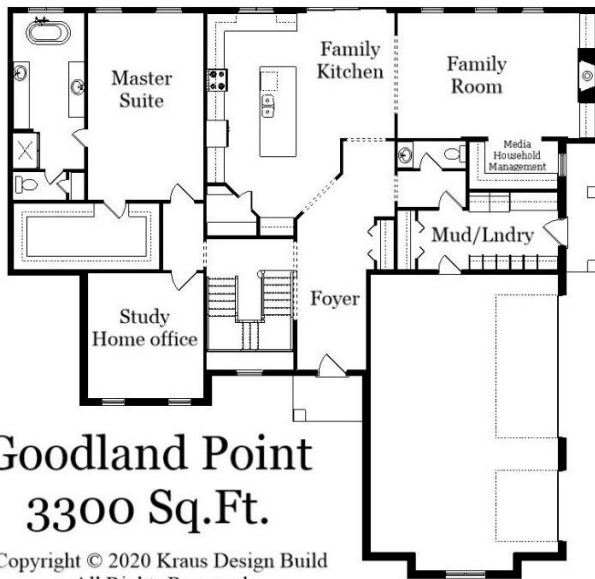

Your Land Your Style Your Home Your Way
Design + Build = Your Best Value

www.krausbuild.com

Goodland Point
3300 Sq.Ft.

Copyright © 2020 Kraus Design Build
All Rights Reserved

The **Kraus** Company
DESIGN BUILD
248-972-5549

Setting the New Standard

Your Land Your Style Your Home Your Way

Design + Build = Your Best Value

Goodland Point
3300 Sq.Ft.

Copyright © 2020 Kraus Design Build
All Rights Reserved

The **Kraus** Company
DESIGN BUILD