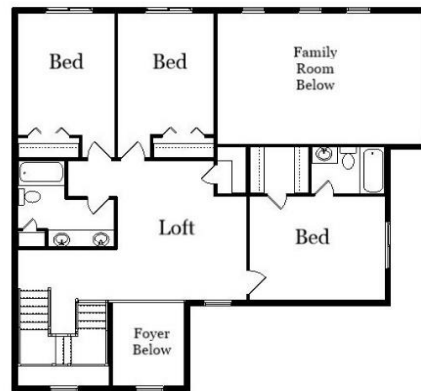

Your Land Your Style Your Home Your Way
Design + Build = Your Best Value

www.krausbuild.com

Goodland Point
3300 Sq.Ft.

Copyright © 2020 Kraus Design Build
All Rights Reserved

The **Kraus** Company
DESIGN BUILD
248-972-5549

Setting the New Standard

Your Land Your Style Your Home Your Way

Design + Build = Your Best Value

Goodland Point
3300 Sq.Ft.

Copyright © 2020 Kraus Design Build
All Rights Reserved

The **Kraus** Company
DESIGN BUILD