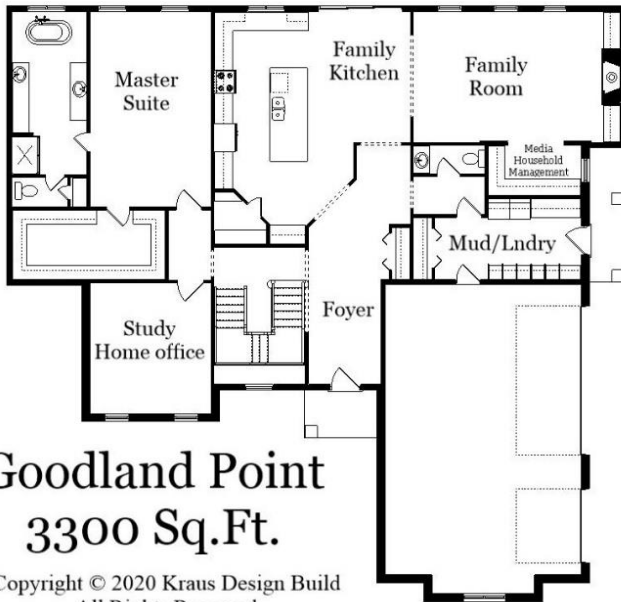

Your Land Your Style Your Home Your Way
Design + Build = Your Best Value

www.krausbuild.com

Goodland Point
3300 Sq.Ft.

Copyright © 2020 Kraus Design Build
All Rights Reserved

The **Kraus** Company
DESIGN BUILD
248-972-5549

Setting the New Standard

Your Land Your Style Your Home Your Way

Design + Build = Your Best Value

Goodland Point
3300 Sq.Ft.

Copyright © 2020 Kraus Design Build
All Rights Reserved

The **Kraus** Company
DESIGN BUILD