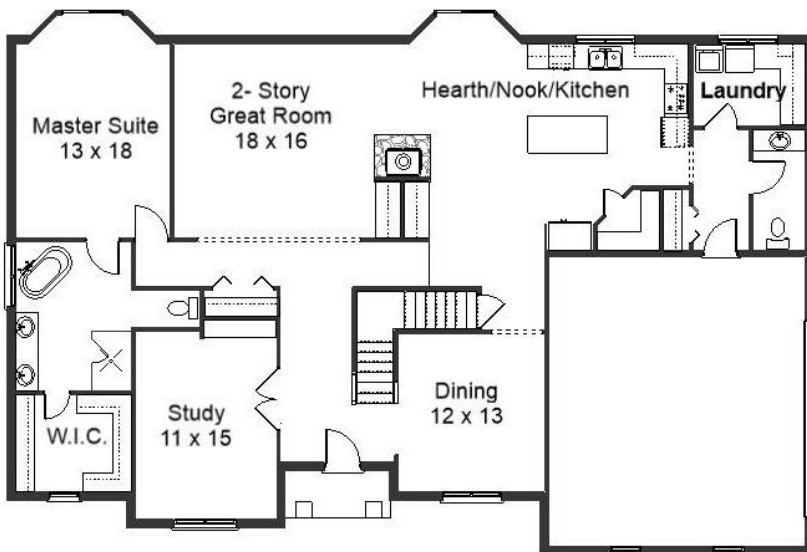

Your Land Your Style Your Home Your Way Design + Build = Your Best Value

248-972-5549

The Catalina
2950 Sq. Ft.

Copyright © 2019 Kraus Design Build

Setting the New Standard Since 1987