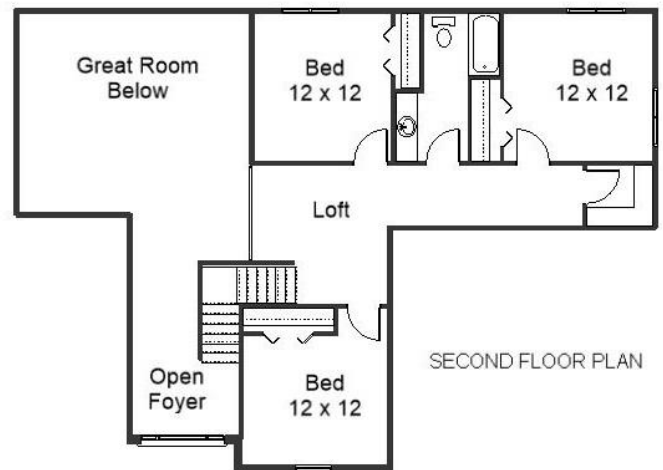

Your Land Your Style Your Home Your Way Design + Build = Your Best Value

248-972-5549

The Catalina
2950 Sq. Ft.

Copyright © 2019 Kraus Design Build

Setting the New Standard Since 1987