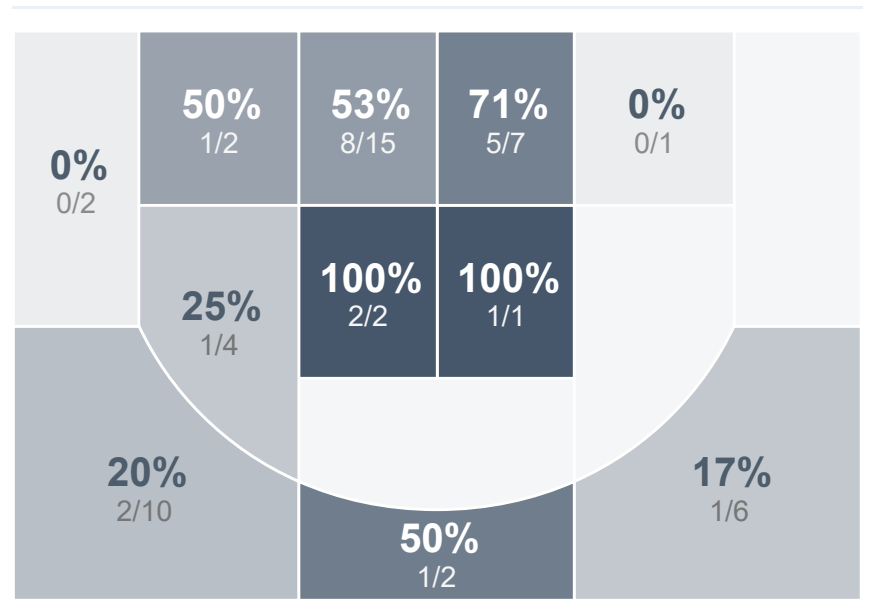

Boys' Varsity Basketball