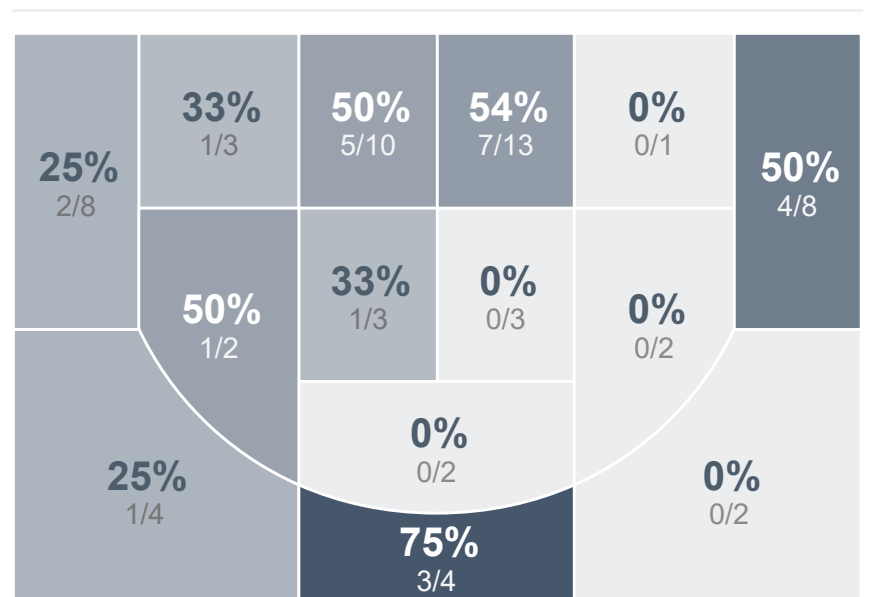

Minot High School