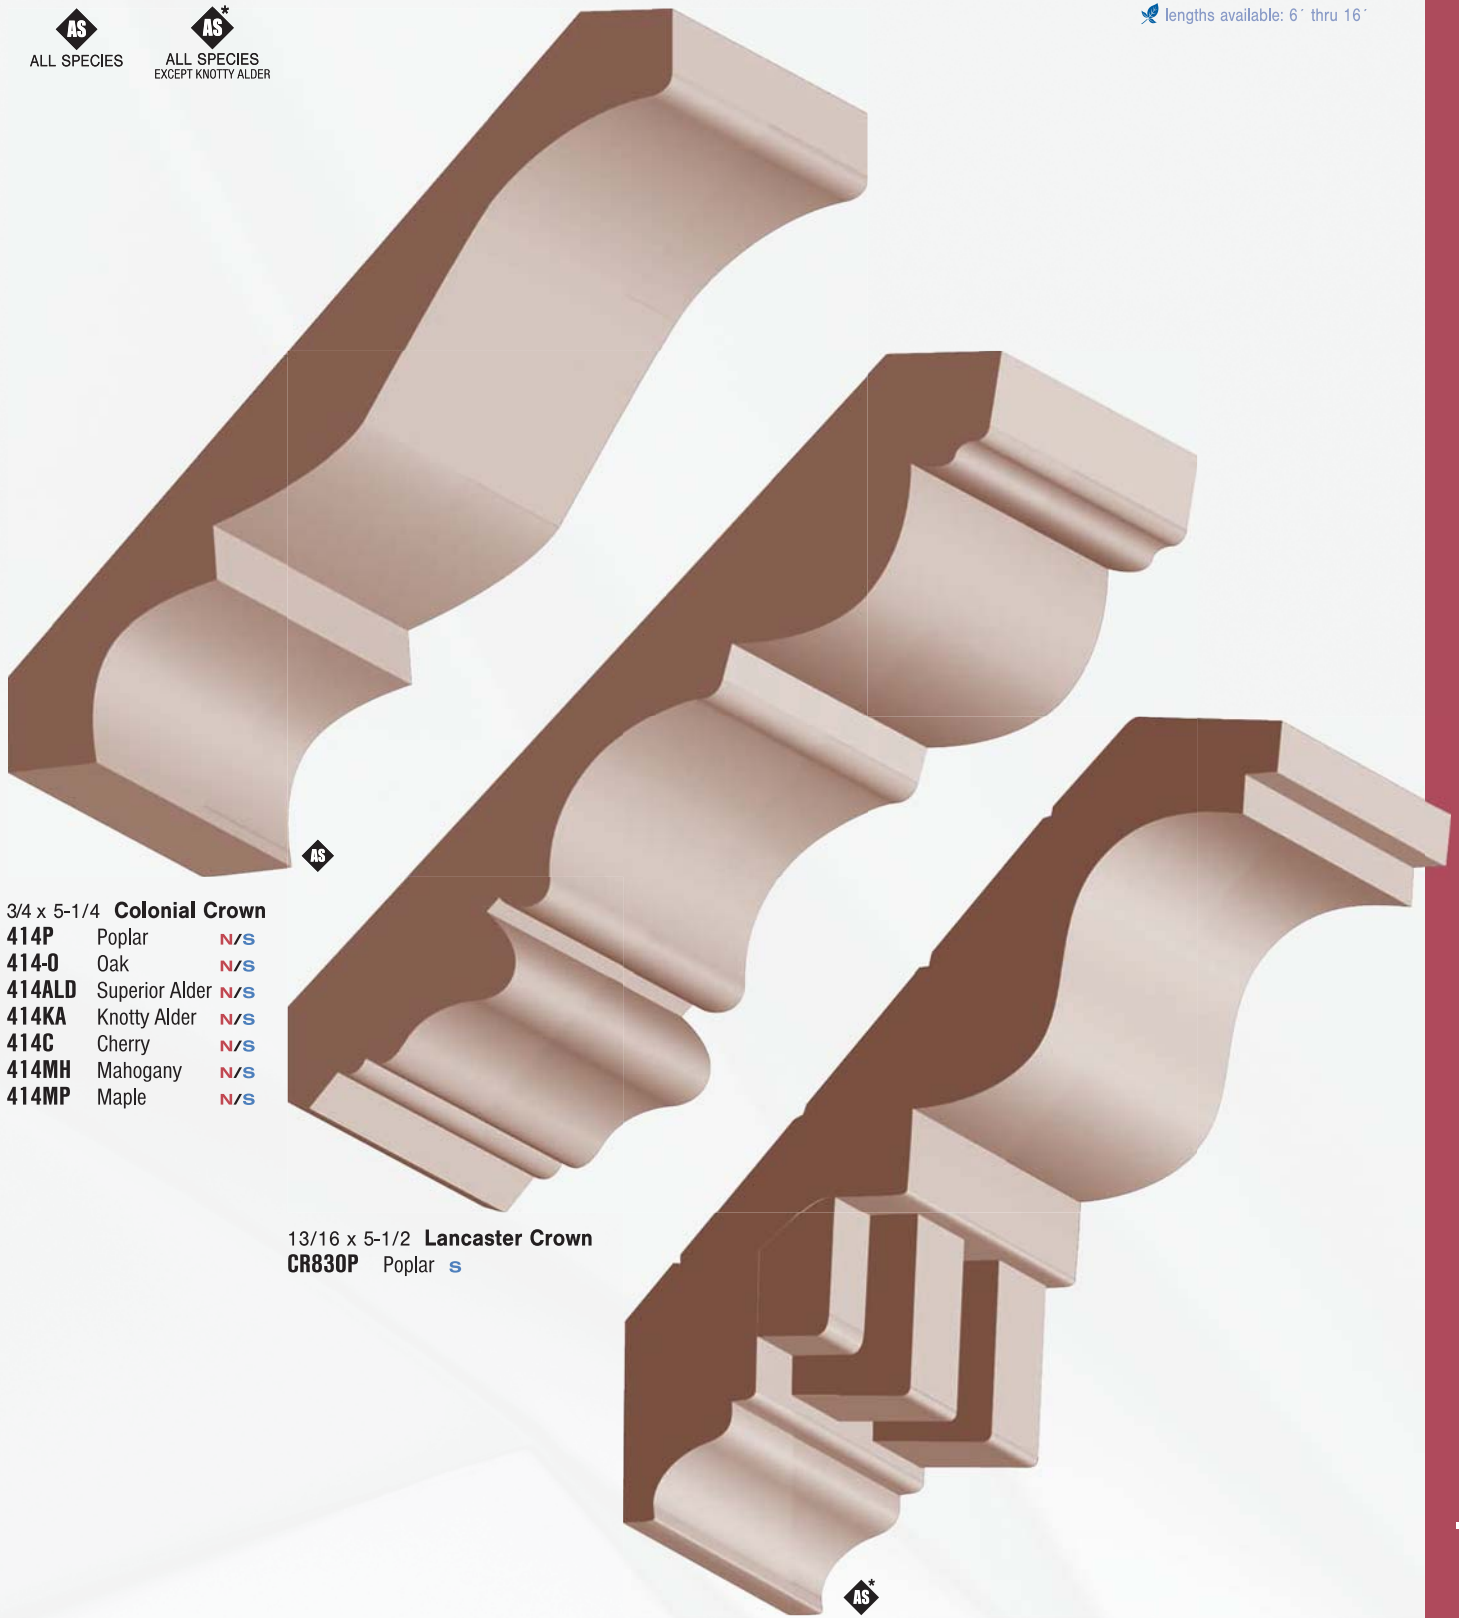

(items are approximate scale only)

5-1/4" to 5-1/2" Crown

lengths available: 6' thru 16'

AS
ALL SPECIES

AS*
ALL SPECIES
EXCEPT KNOTTY ALDER

3/4 x 5-1/4 **Colonial Crown**

- **414P** Poplar N/S
- **414-O** Oak N/S
- **414ALD** Superior Alder N/S
- **414KA** Knotty Alder N/S
- **414C** Cherry N/S
- **414MH** Mahogany N/S
- **414MP** Maple N/S

13/16 x 5-1/2 **Lancaster Crown**
CR830P Poplar S

13/16 x 5-1/2 **Dentil Crown**

- **CM73P** Poplar N/S
- **CM73-O** Oak N/S
- **CM73ALD** Superior Alder N/S
- **CM73C** Cherry N/S
- **CM73MH** Mahogany N/S
- **CM73MP** Maple N/S