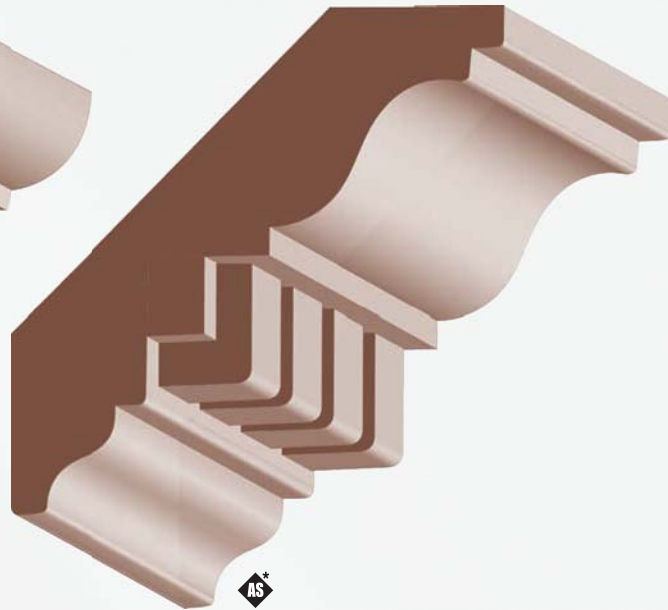

(items are approximate scale only)

3-1/2" to 4-1/2" Crown

lengths available: 6' thru 16'

AS
ALL SPECIES

AS*
ALL SPECIES
EXCEPT KNOTTY ALDER

11/16 x 3-1/2 **Bed Mold**
CR820P Poplar *N/S*

13/16 x 3-3/4 **Dentil Crown**