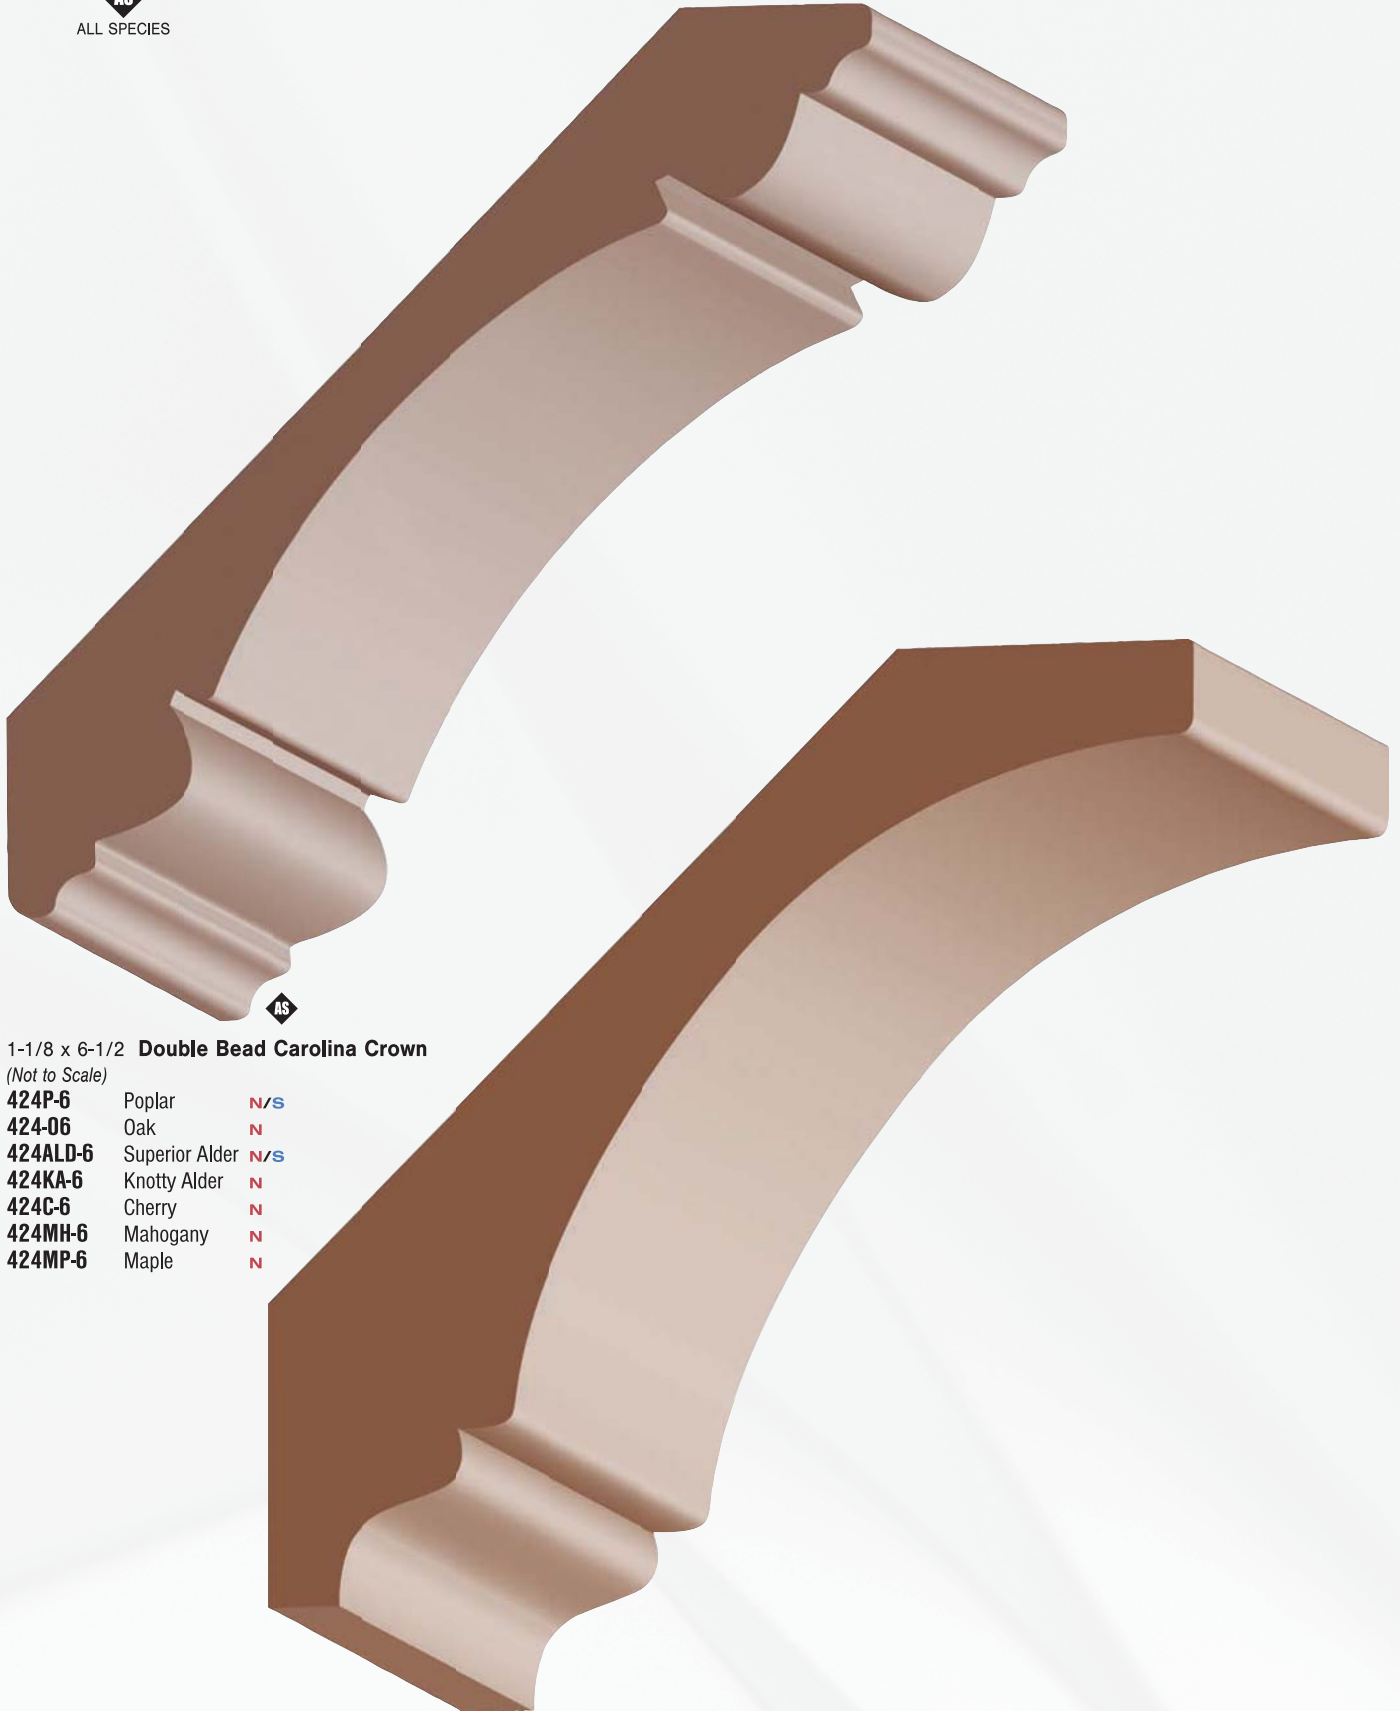

3/4 x 6-1/2" **Colonial Crown**

- 416P** Poplar N/S

(items are approximate scale only)

6-1/2" to 6-7/8" Crown

lengths available: 6' thru 16'

AS
ALL SPECIES

1-1/8 x 6-1/2 **Double Bead Carolina Crown**
(Not to Scale)