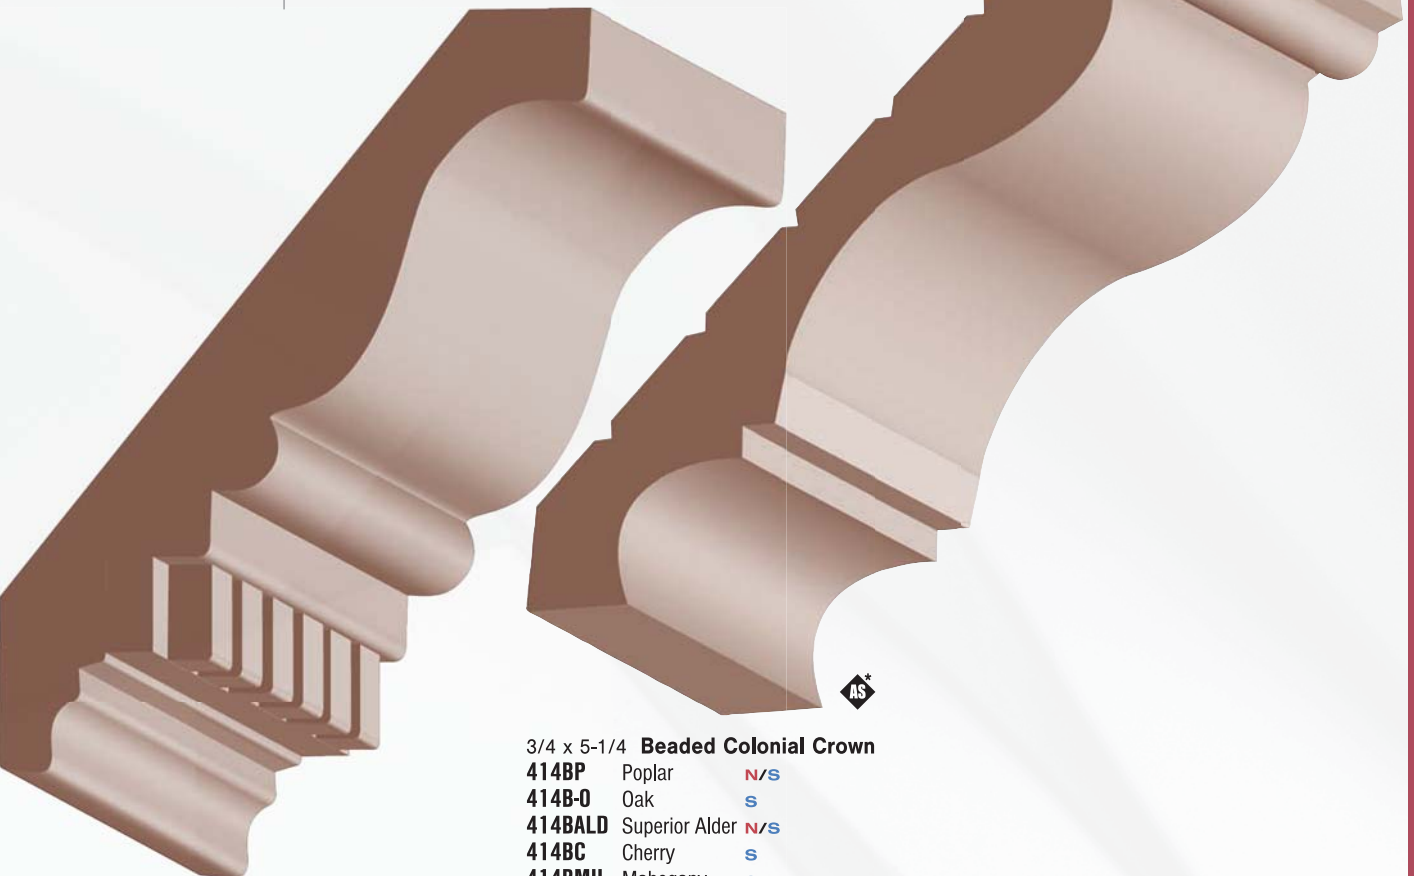

3/4 x 5 Dentil Crown
CR864P Poplar S

3/4 x 5-1/4 Beaded Colonial Crown

414BP	Poplar	N/S
414B-O	Oak	S
414BALD	Superior Alder	N/S
414BC	Cherry	S
414BMH	Mahogany	S
414BMP	Maple	S