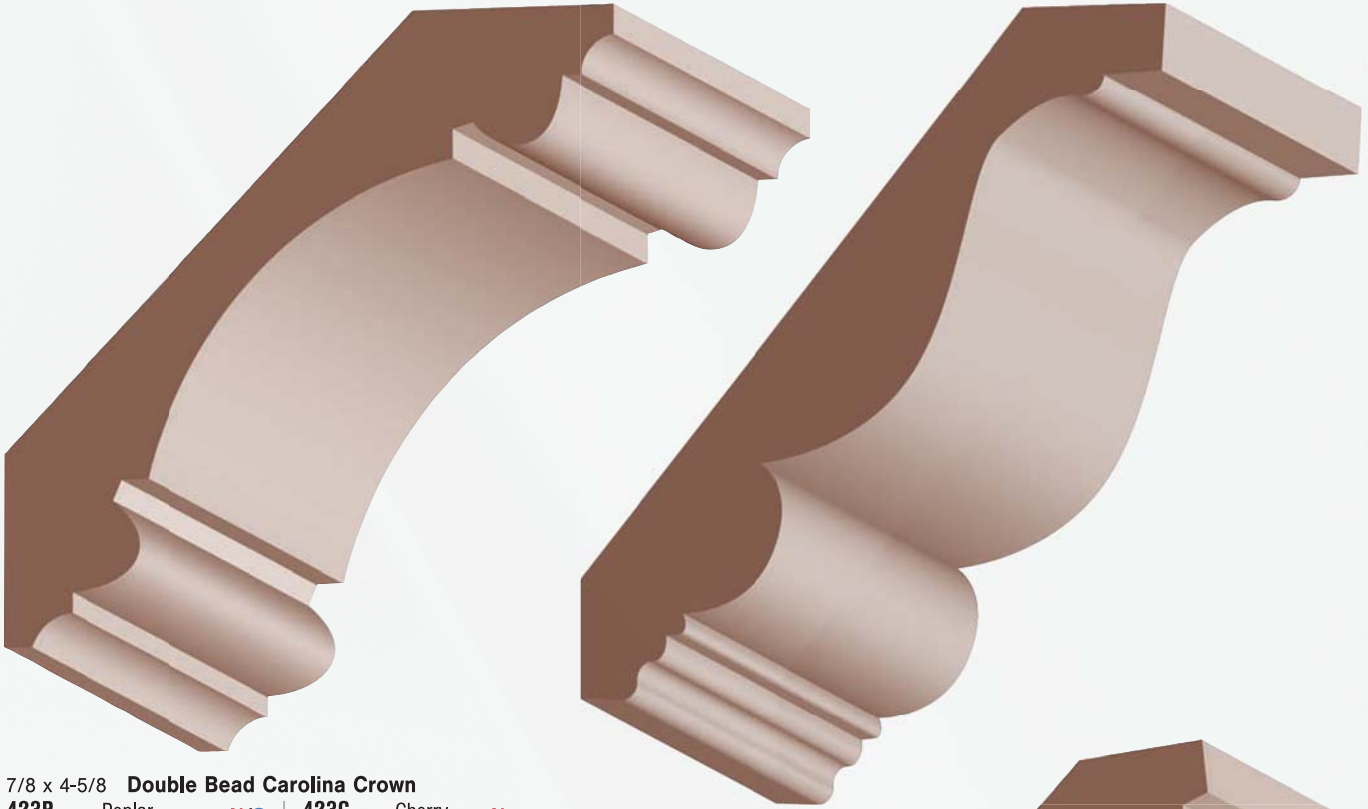

- 13/16 x 4-1/2" **Rancho Crown**
409-O Oak S

- 13/16 x 4-5/8" **Single Beaded Crown**
442P Poplar N

(items are approximate scale only)

4-5/8" to 5-1/4" Crown

lengths available: 6' thru 16'

7/8 x 4-5/8 Double Bead Carolina Crown