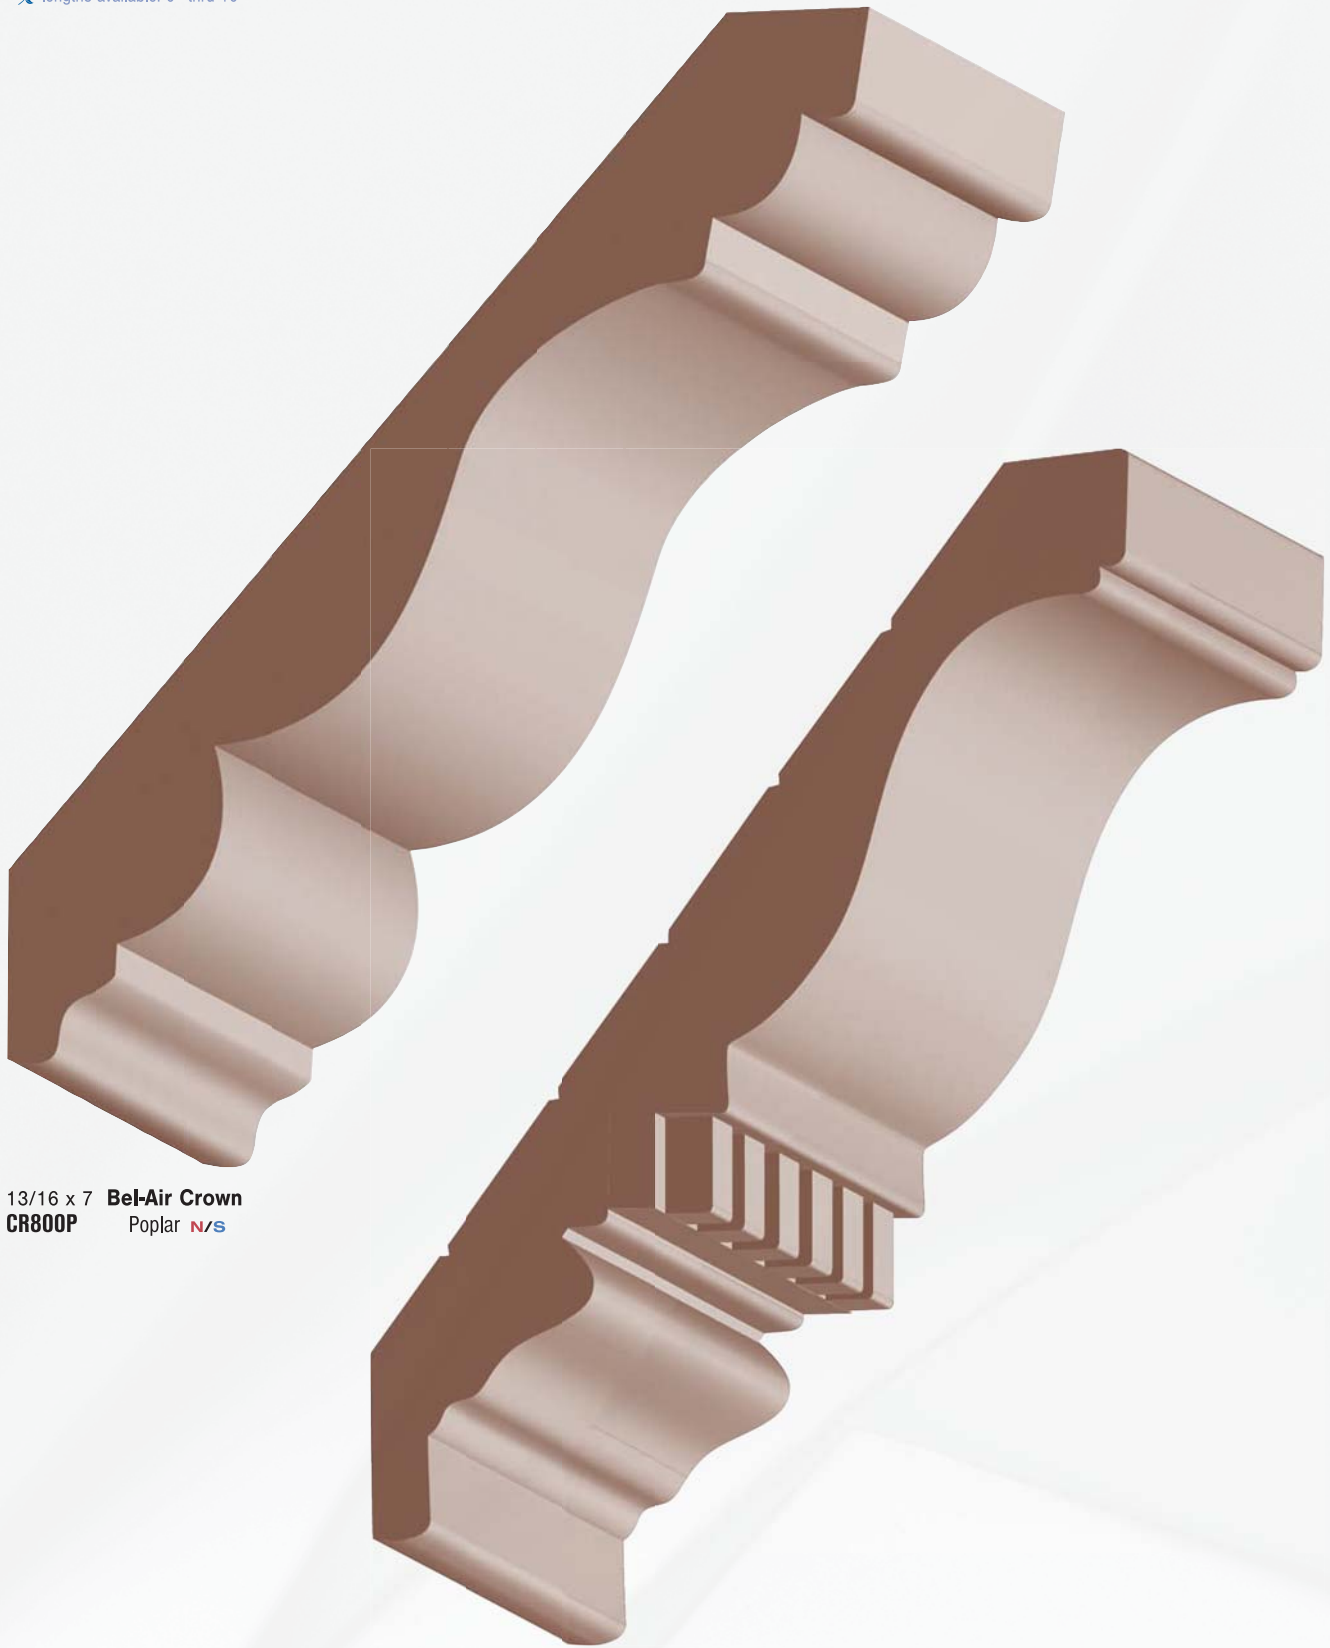

(items are approximate scale only)

13/16 x 7 **Bel-Air Crown**
CR800P Poplar *N/S*

13/16 x 7 **Dentil Crown**
CR862P Poplar *N/S*
CR862-O Oak *S*

(items are approximate scale only)

7-1/4" Crown

lengths available: 6' thru 16'