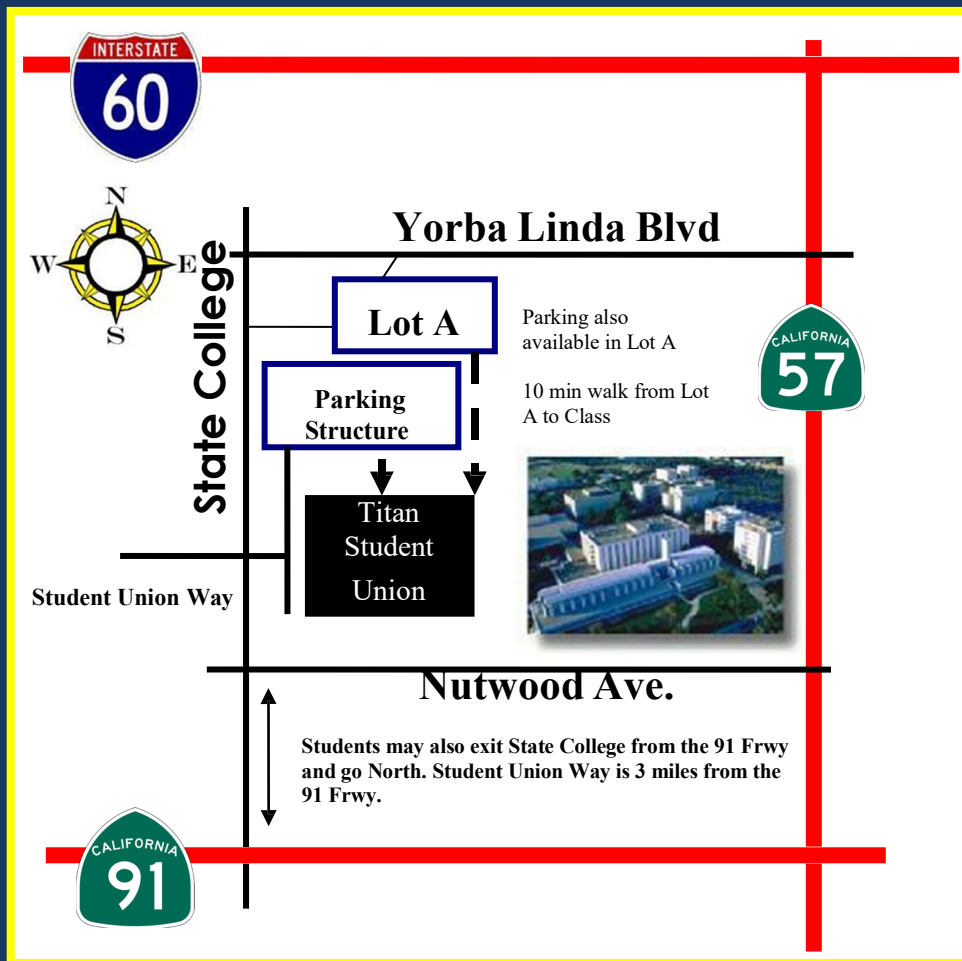

*"We do not rise to the level of our expectations. We fall to the level of our training."
- Archilochus"*

ONSITE HAZMAT TRAINING AVAILABLE

VISIT US ON THE WEB AT:

www.SafetyCAT.com

Safety Management Systems

DIRECTIONS TO CLASS

TITAN STUDENT UNION BUILDING – CAL-STATE UNIVERSITY FULLERTON

All Classes at CSUF Start at 8:00 a.m.

- Exit 57 Frwy @ Yorba Linda Blvd and drive west
- Turn left at State College Blvd
- Turn left at Student Union Way
- Turn left and **park in the “5 Story Parking Structure”**
- **Park on the 2nd -5th floor. Do not park on the first floor / ground floor because it is limited to 2 hours.**
- Purchase a Daily CSUF Parking Ticket \$10 per day (**Debit or Credit Card Only**). Parking Ticket Machines are located near the elevators on each floor.
- Place the parking ticket on your car’s dashboard
- Walk south to Titan Student Union Building