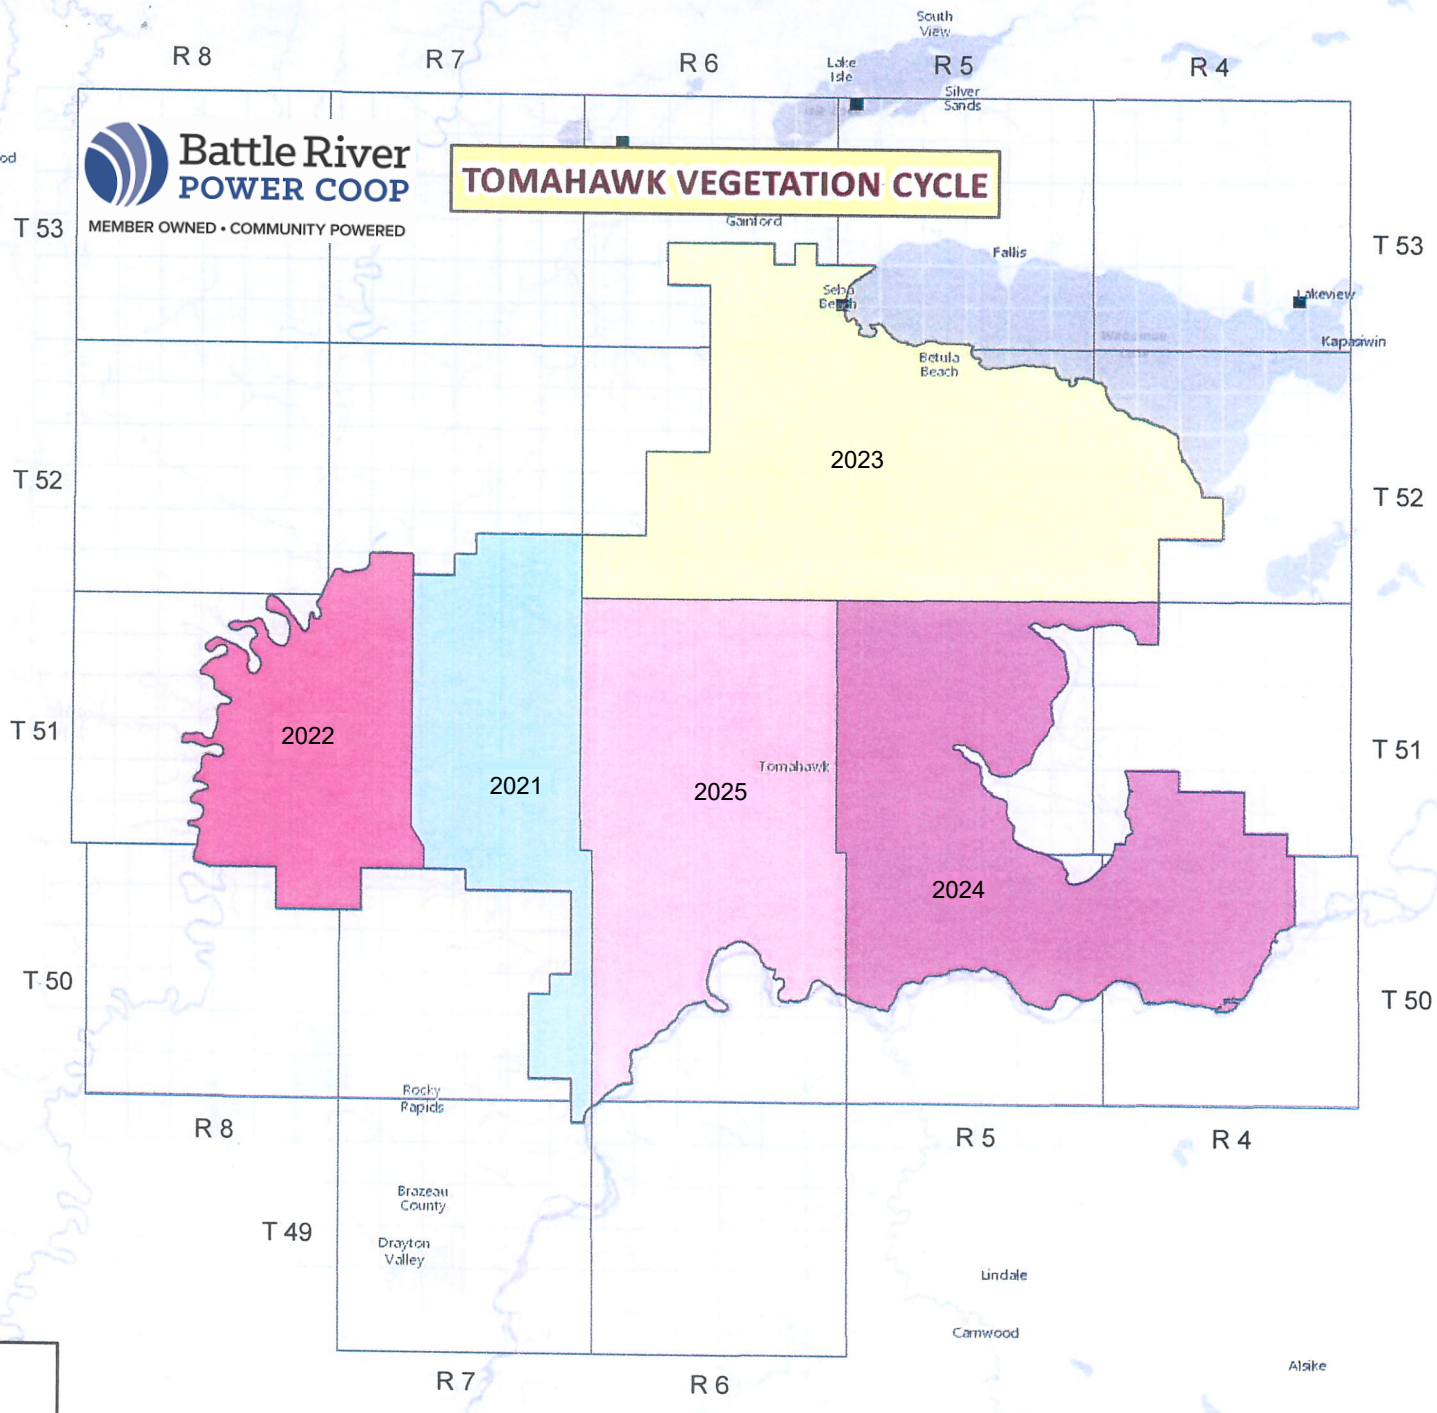

# TOMAHAWK VEGETATION CYCLE

**Legend**

- City (Green circle with star)
- Town (Black square)
- Section (White box with black border)
- EQUS Boundary (Black line)
- TWP/RGE (White box with black border)

**Legend**

- 2021 (Light Blue box)
- 2022 (Pink box)
- 2023 (Yellow box)
- 2024 (Dark Pink box)
- 2025 (Light Pink box)