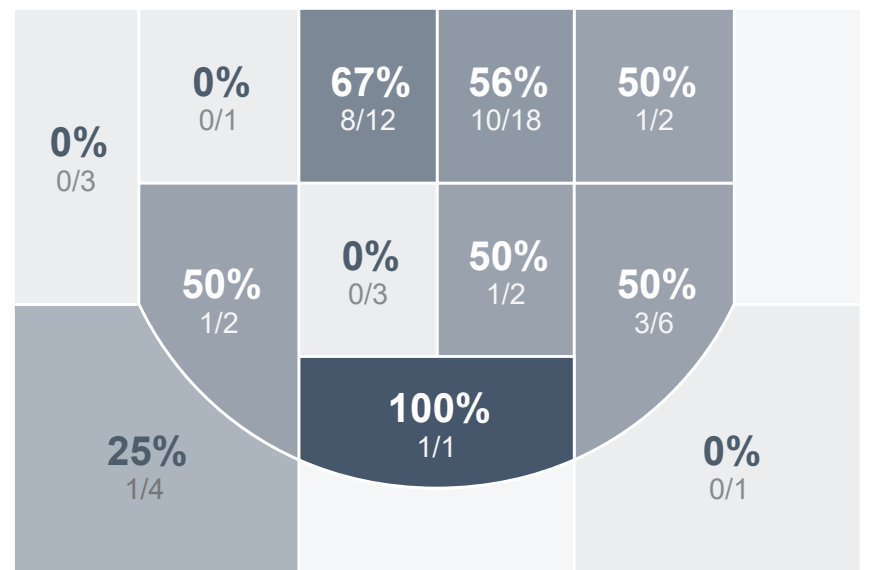

Watford City High School