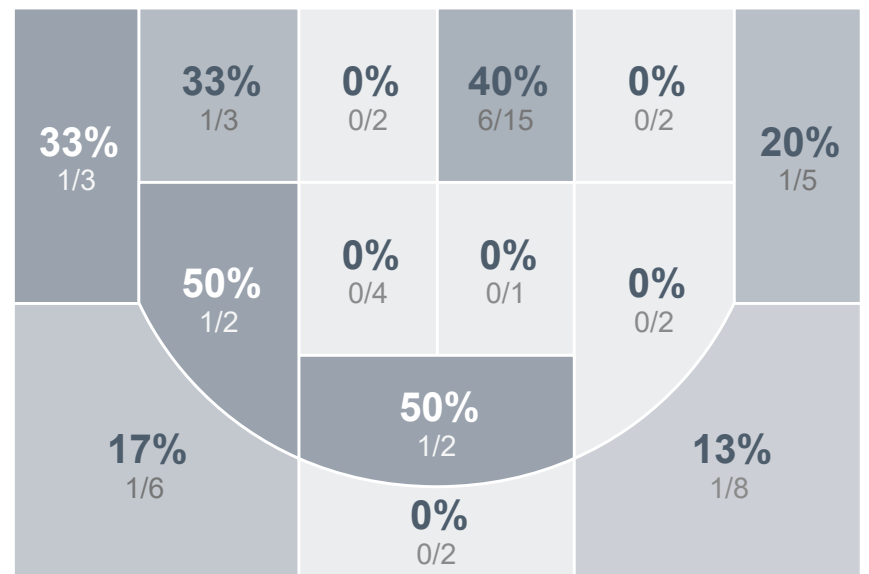

Girls Varsity Basketball