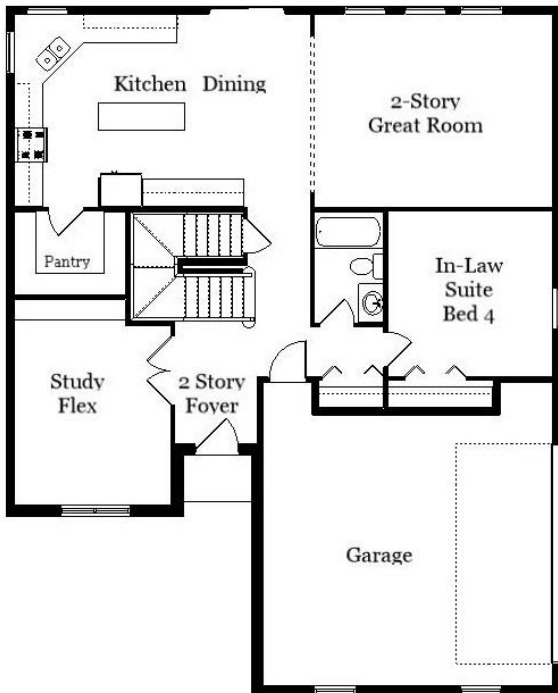

Your Land Your Style Your Home Your Way  
Design + Build = Your Best Value

Sierra Height  
2500 Sq. Ft.

Copyright © 2019 Kraus Design Build  
All Rights Reserved

The **Kraus** Company  
DESIGN BUILD

248-972-5549