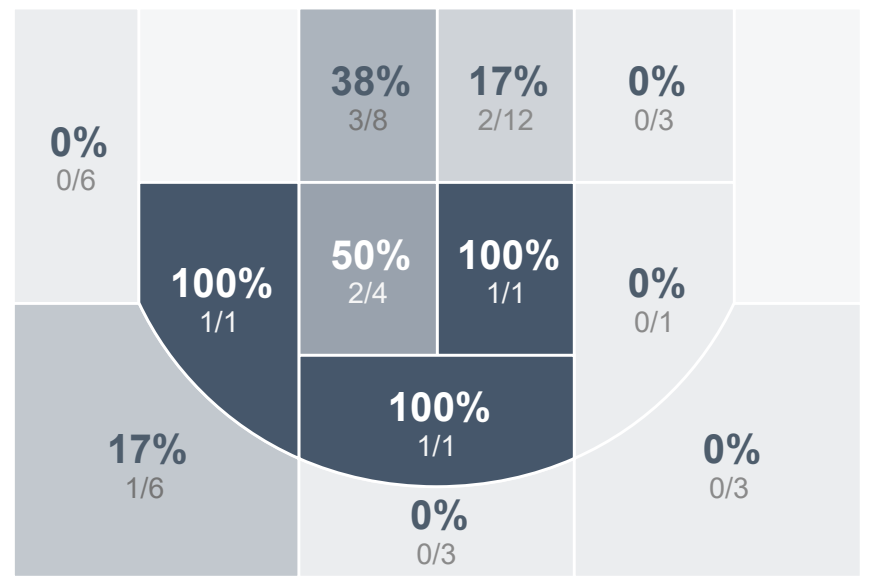

Girls Varsity Basketball