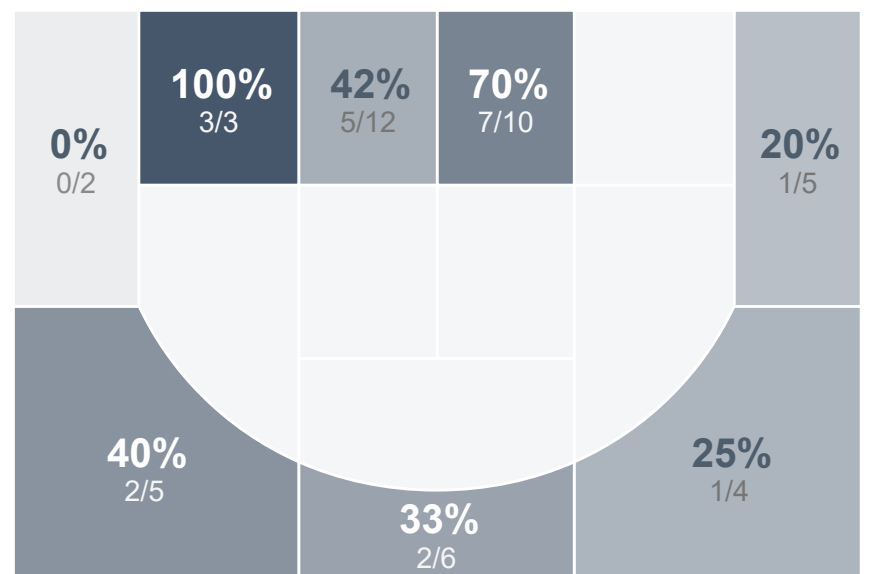

Bismarck Century High School