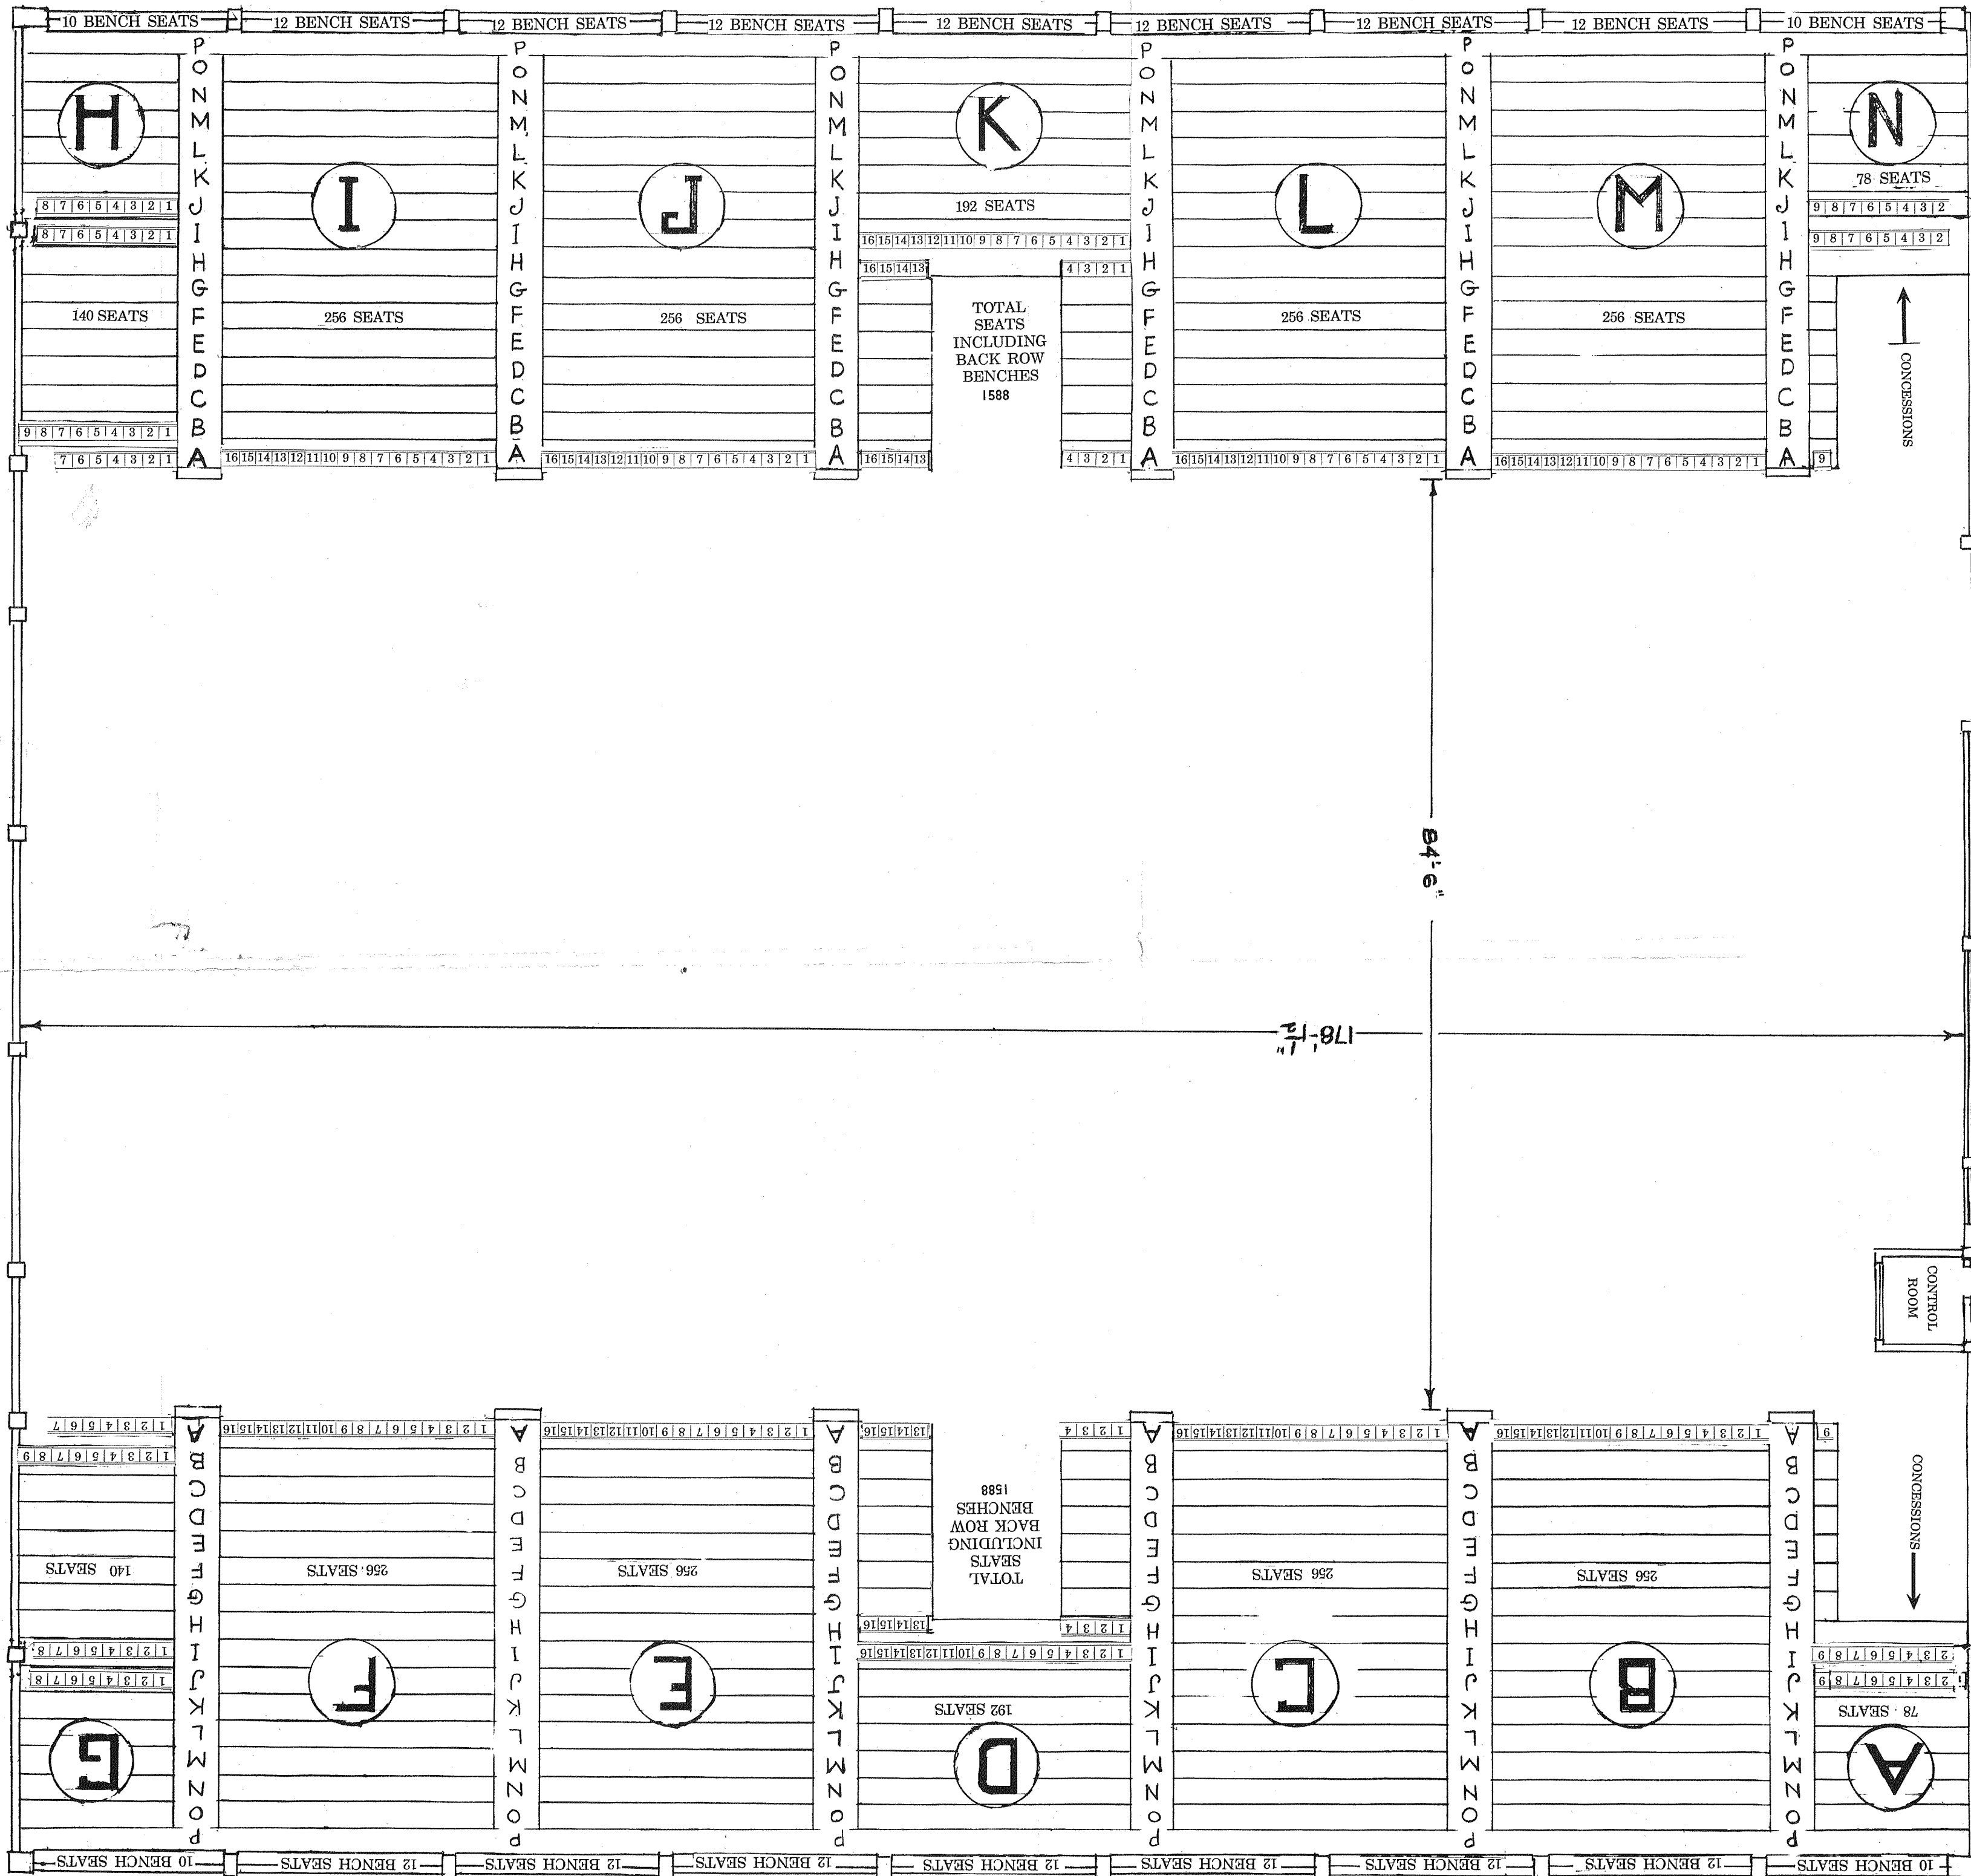

FLOOR SIZE 84'6" X 178'6"

SEATING PLAN  
ROBARTS SPORTS ARENA  
SARASOTA, FLORIDA  
1/1/78