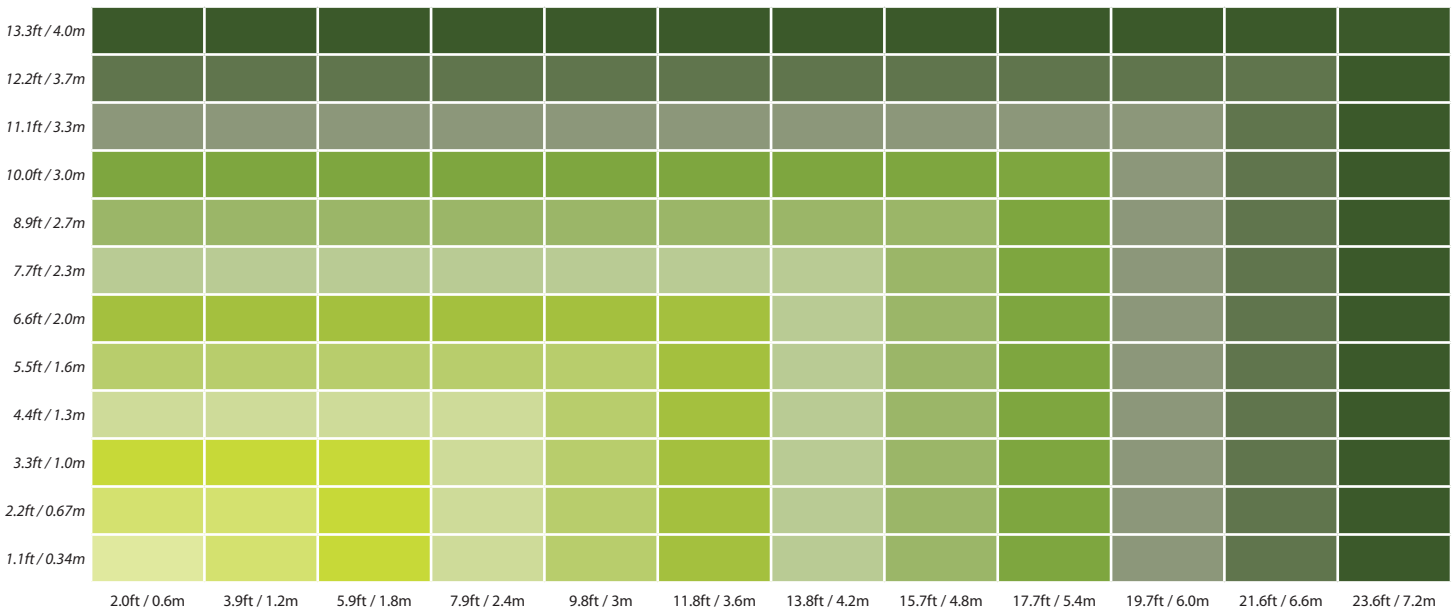

## 16:9 Aspect Ratio for Popular Resolutions

Leyard TWS Series displays feature a 16:9 aspect ratio that ensures every pixel pitch is designed to exactly achieve Full HD, 4K or 8K resolutions. Leyard TWS Series displays can also be configure in any video wall configuration to meet the widest range of application requirements.