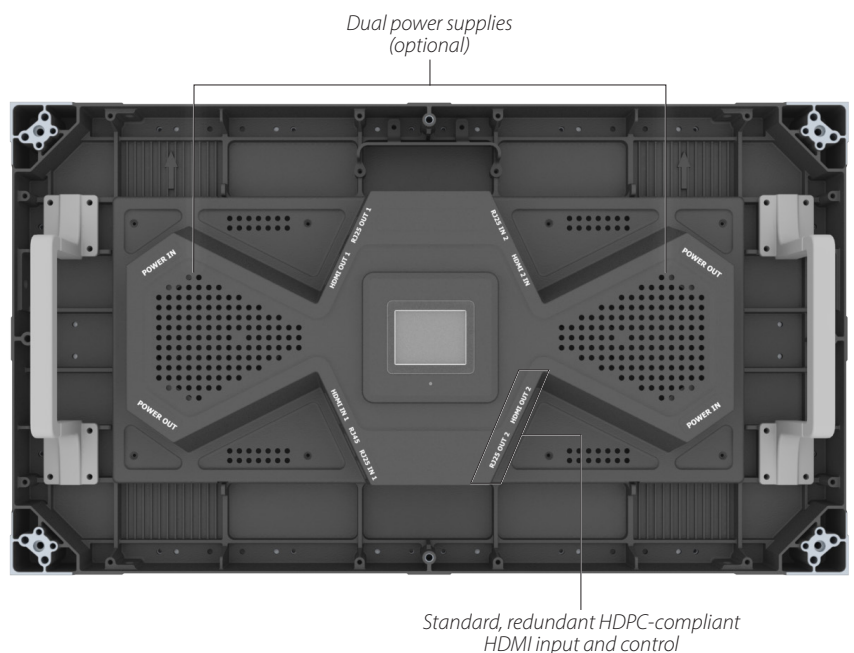

Compact, Reliable and Easy to Service

The Leyard TWS Series is architected to deliver what matters for quick installation and service. Every Leyard TWS Series display includes two standard HDMI input and loop-output pairs, meeting HDCP compliance and redundancy needs.

Leyard TWS Series LED displays are available with single or dual power supplies, with the dual power supply options adding a level of redundancy. For quick servicing, the Leyard TWS Series components can be accessed by removing the rear cover.

The Leyard TWS Series' compact, all-in-one design locates video power, control and redundancy in one location, requiring no external boxes or converters.