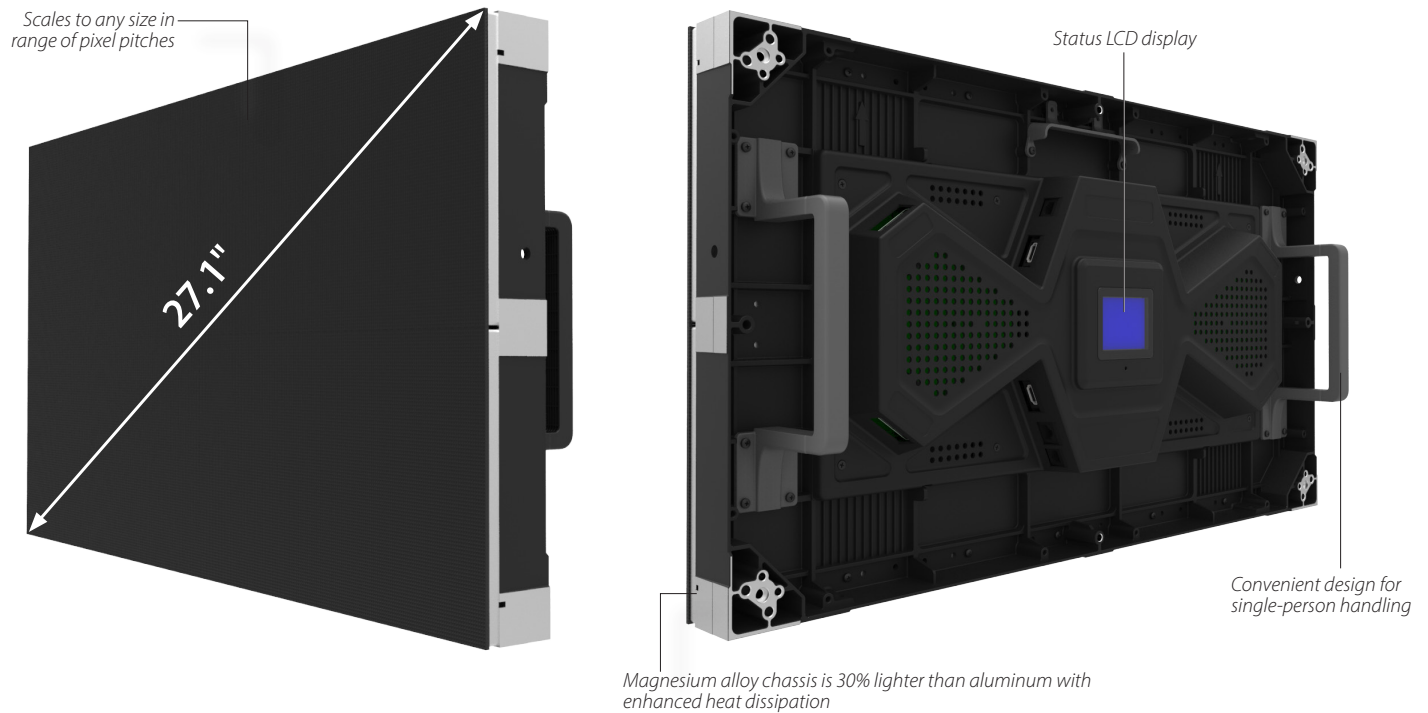

## Light-Weight and Versatile Fine Pitch LED Performance

The Leyard® TWS Series is a family of versatile ultra-fine pitch LED video wall displays available in 0.9, 1.2, 1.5 and 1.8 millimeter pixel pitches. Featuring a convenient 27" diagonal size, the all-in-one design fits a broad range of fine-pitch installation environments. The Leyard TWS Series is light weight and easy to handle enabling it to be an attractive solution for faceted curved video walls, hanging video walls or traditional video walls favoring a compact fine pitch solution.

## Fits More Installation Environments

Leyard TWS Series 27" LED video wall displays feature an all-in-one, simple-to-deploy design that enhances application possibilities and improves installation efficiency. Delivering 16:9 aspect ratio, the Leyard TWS Series perfectly hits Full HD, 4K and 8K resolutions. The Leyard TWS Series LED display size works well in small or large spaces, as well as for concave curved video walls. Constructed in light-weight, thermally-efficient magnesium alloy cabinet, the Leyard TWS Series provides improved heat dissipation and faster, easier single-person handling during installation.

## Compact, Reliable and Easy to Service

The Leyard TWS Series is architected to deliver what matters for quick installation and service. Every Leyard TWS Series display includes two standard HDMI input and loop-output pairs, meeting HDCP compliance and redundancy needs.

Leyard TWS Series LED displays are available with single or dual power supplies, with the dual power supply options adding a level of redundancy. For quick servicing, the Leyard TWS Series components can be accessed by removing the rear cover.