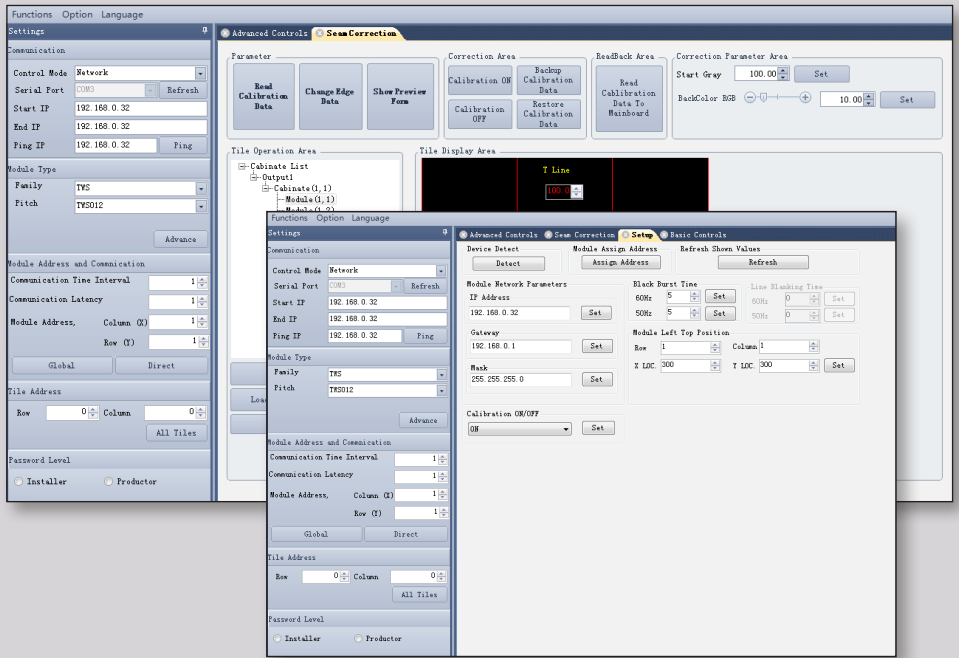

Comprehensive Image Control Capabilities

For LED video wall image control, the Leyard TWS Series uses Leyard® LED Control Software for image set-up and adjustment. The Windows®-based software communicates to the video wall via LAN, enabling set-up and control of parameters like brightness, RGB color space and gamma gray scale. It allows for electronic seam correction to optimize uniformity on even the most perfectly installed video walls.

Leyard TWS Series LED displays also support a serial command set that can be invoked via RS232 or LAN connection.