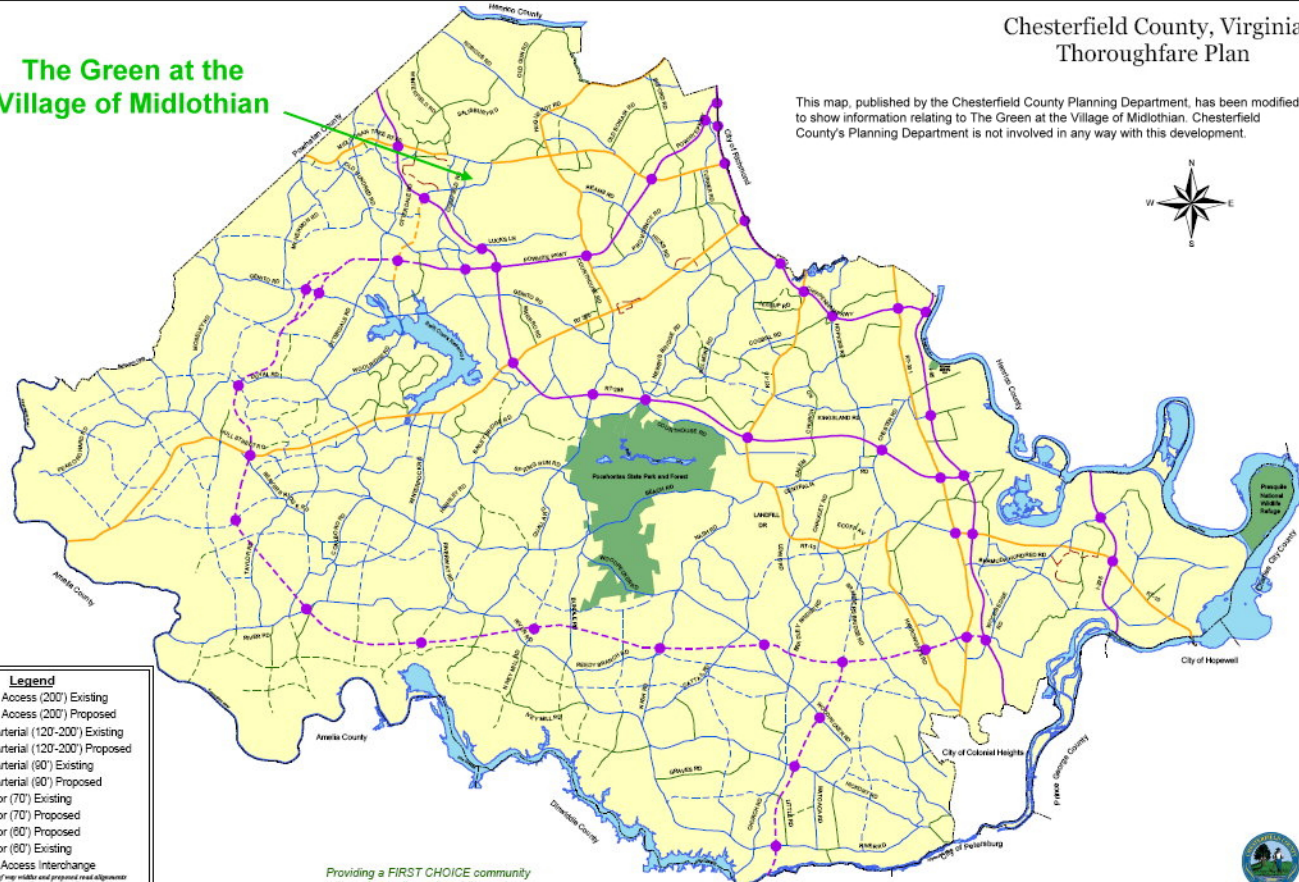

Chesterfield County, Virginia Thoroughfare Plan

This map, published by the Chesterfield County Planning Department, has been modified to show information relating to The Green at the Village of Midlothian. Chesterfield County's Planning Department is not involved in any way with this development.

The Green at the Village of Midlothian