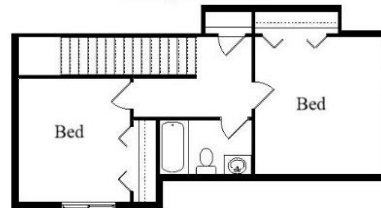

### Quail Forrest LS 2000 Sq.Ft.

Copyright © 2019 Kraus Design Build  
All Rights Reserved

The **Kraus** Company, LLC  
DESIGN BUILD  
248-972-5549