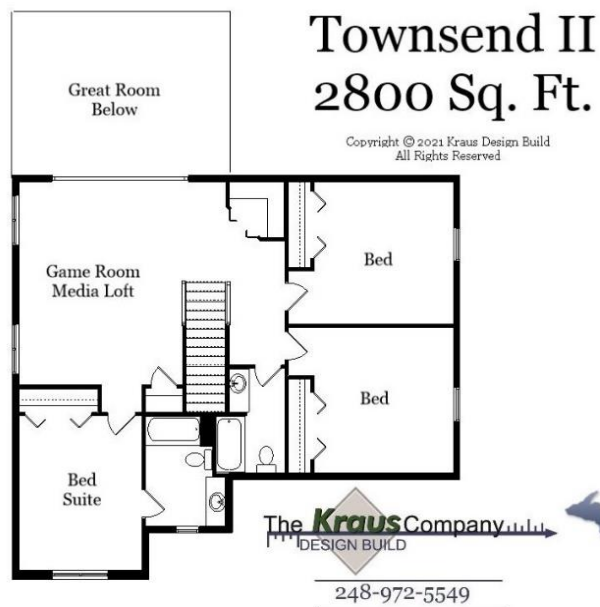

Your Land Your Style Your Home Your Way
Design + Build = Your Best Value

Setting the New Standard

Your Land Your Style Your Home Your Way

Design + Build = Your Best Value

www.krausbuild.com

Townsend I
2825 Sq. Ft.