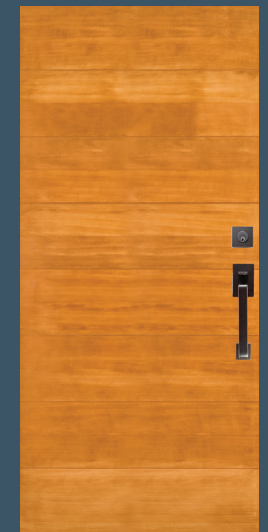

49920

Combines Douglas fir (horizontal grain) and sapele mahogany

49922

Combines cherry, walnut and maple

49923

Combines cherry and walnut

49925

Combines Douglas fir and sapele mahogany

49921

Combines maple and walnut

49924

Includes v-grooves and horizontal grain pattern

TEST DRIVE YOUR DOOR
simpsondoor.com/testdrive

7400* IG

7401* IG

7403 IG
with 7813 sidelight