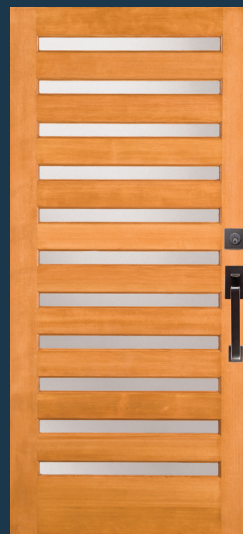

7406 IG
with 7816 sidelight and optional
shaker sticking

7407 IG
Shown in white birch with
7817 sidelight and optional
shaker sticking

7408 IG
with 7818 sidelight and optional
shaker sticking

7409 IG
with 7819 sidelight and optional
shaker sticking and P-516 glass.
Privacy Rating 9.

ANY DOOR. ANY GLASS.
Shown with optional P-516 Glass

7410 IG
Shown in walnut with
7810 sidelight and
optional shaker sticking

4947 (LEFT), 4948 (RIGHT)
Shown in Douglas fir with optional rain glass and UltraBlock® technology

© Ikil Gregg Photography for WestSound Home & Garden

7411 IG
with 7811 sidelight

7427 IG
with optional heavy water glass.
Privacy Rating 4.

ANY DOOR. ANY GLASS.
Shown with optional Heavy Water Glass

7421 IG
with optional shaker sticking