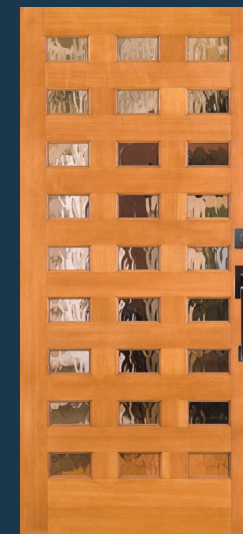

ANY DOOR. ANY GLASS.
Shown with optional P-516 Glass

7410 IG
Shown in walnut with
7810 sidelight and
optional shaker sticking

4947 (LEFT), 4948 (RIGHT)
Shown in Douglas fir with optional rain glass and UltraBlock® technology

© Ikil Gregg Photography for WestSound Home & Garden

7411 IG
with 7811 sidelight

7427 IG
with optional heavy water glass.
Privacy Rating 4.

ANY DOOR. ANY GLASS.
Shown with optional Heavy Water Glass

7421 IG
with optional shaker sticking