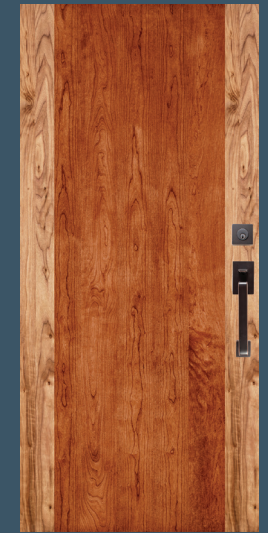

49923

Combines cherry and walnut