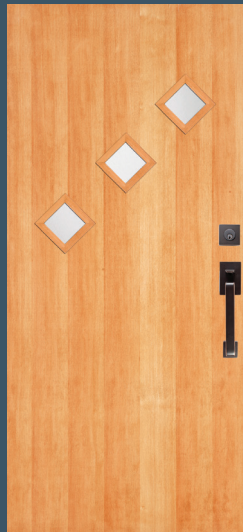

VIEW ALL **CONTEMPORARY EXTERIOR DOORS**
simpsondoor.com/contemporary

49900

Shown in sapele mahogany (8'0") with
UltraBlock® technology

49900
with 49910 sidelights

49901* IG
Shown in sapele mahogany

49911* IG

49902* IG

49912* IG

49903* IG

49913* IG
with optional sable glass.
Privacy Rating 9.

ANY DOOR. ANY GLASS.
Shown with optional Sable Glass

DOOR PROFILES

RAISED L MOULDING (STANDARD)

SHAKER FLUSH (OPTIONAL)