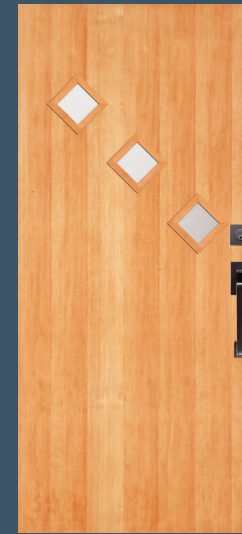

VIEW ALL **CONTEMPORARY EXTERIOR DOORS**
simpsondoor.com/contemporary

49900

Shown in sapele mahogany (8'0") with
UltraBlock® technology

49900
with 49910 sidelights

49901* IG
Shown in sapele mahogany

49911* IG