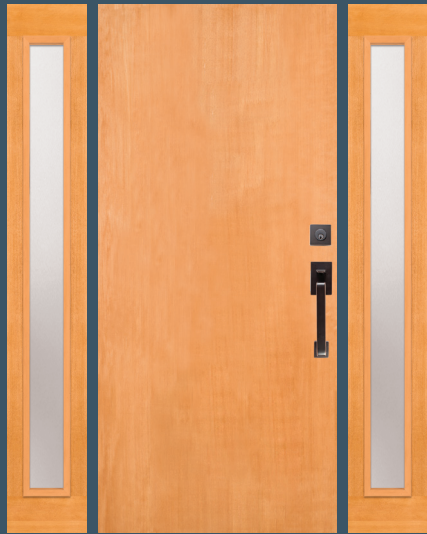

VIEW ALL **CONTEMPORARY EXTERIOR DOORS**
simpsondoor.com/contemporary

49900

Shown in sapele mahogany (8'0") with
UltraBlock® technology

49900
with 49910 sidelights

49901* IG
Shown in sapele mahogany

49911* IG