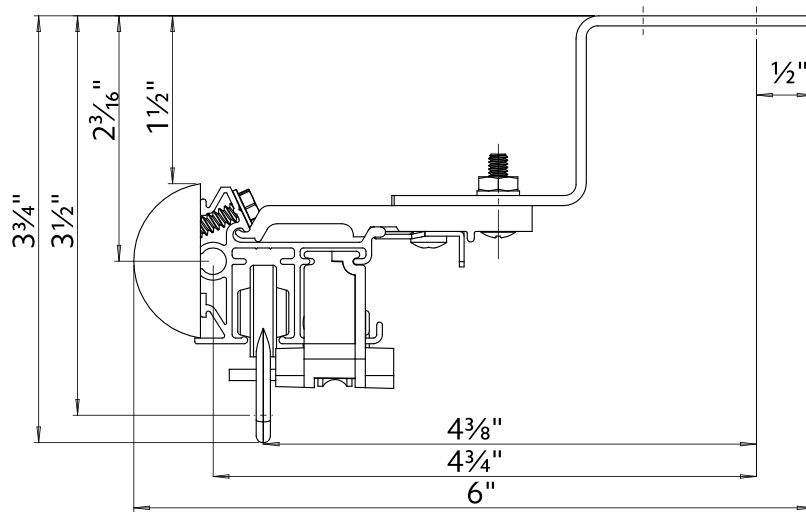

Ceiling Mount using parts:

To achieve this look, order Estate rod, ceiling mounted. 94130xxx brackets are included with the rod. Then order item 1796061 ceiling mount bracket in the quantity needed based on the bracket spacing drawing on page 40.

94130xxx

8 1796061

1 3/8" Ceiling Mount