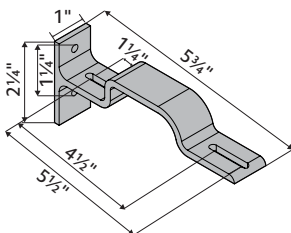

Double Bracket

Fits	Dimensions	Quantity per Box	Full Pack	Broken Pack
1 3/8" Estate™ Traverse Rods 2" Estate™ Traverse Rods	Depth: 5 3/4" Height: 2 1/4" Width: 1"	10 pieces per box	$12.10	$16.80
Product Number & Finish				
71134110	Satin Brass