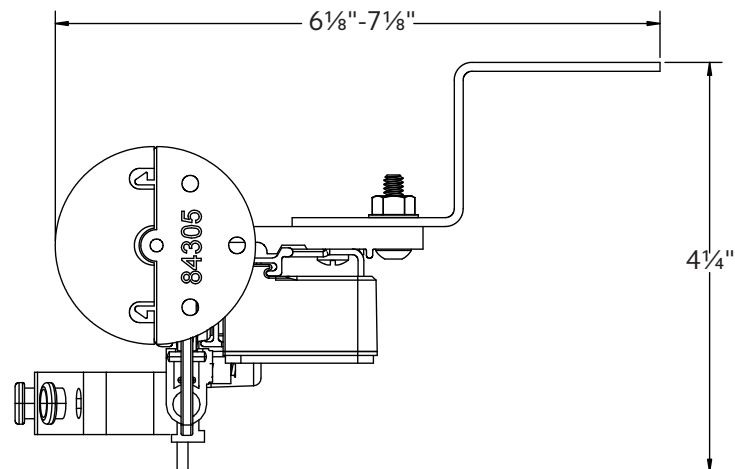

94130xxx

8 1796061

1 3/8" Ceiling Mount

2" Ceiling Mount

Double Wall Mount using parts:

To achieve this look, order Estate rod, ceiling mounted. 94130xxx brackets are included with the rod. Then order one, item 94125xxx double bracket and two, item 1796061 ceiling mount brackets multiplied by the quantity needed based on the bracket spacing drawing on page 40.