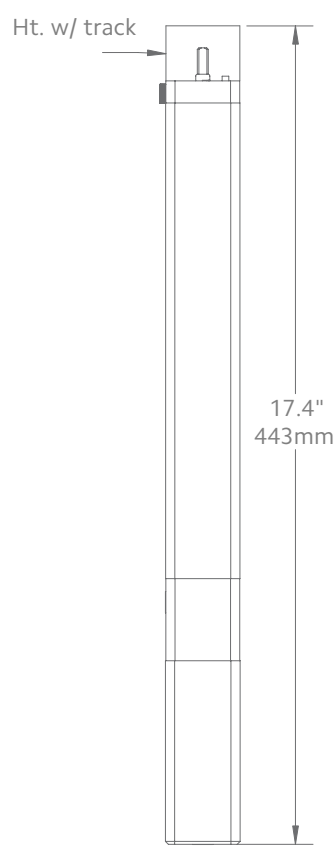

Front View

Bottom View

Motor Unit	Product No.
AMP™ Drapery Motor	62001300

Follow track specifications for drapery weight.