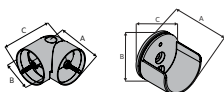

Use the measurement guide to the left to help determine the correct dimensions for your selected product.