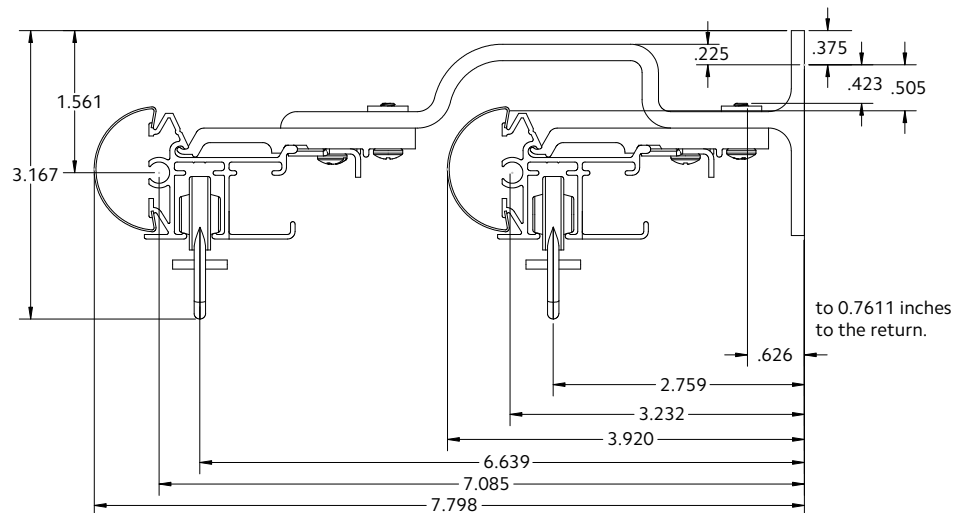

1 3/8" Front & 1 3/8" Back Double Wall Mount