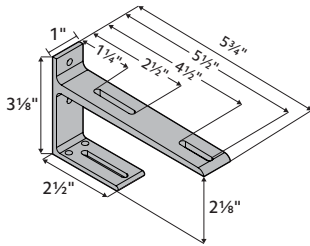

1 3/8" Estate™ Traverse Rod Components

To learn more about the technical specs on Estate Traverse Rods and AMP™ Motorization, see pages 44-47.

Double Bracket

Fits	Dimensions	Quantity per Box	Full Pack	Broken Pack
1 3/8" Estate™ Traverse Rods 2" Estate™ Traverse Rods	Depth: 5 3/4" Height: 3 1/8" Width: 1"	10 pieces per box	$12.10	$16.80

Product Number & Finish			
71132062	Antique Brass	71132110	Satin Brass
71132006	Black	71132012	Satin Nickel

Item	Product No. & Finish	Description	Quantity Per Box	Full Pack Price	Broken Pack Price
	62101000 White 62101010 Black	AMP Remote Control RF 2W 15 Channel	1 piece per box	$46.46	n/a
	62201300 White	AMP Battery Charger 16.5V/0.89A	1 piece per box	$19.61	n/a
	62102000 White	AMP Gateway USB Bridge	1 piece per box	$137.21	n/a
	62109000 White	AMP Wall Switch Surface RF 2W 15 Channel	1 piece per box	$59.95	n/a
	62108000 White	AMP Wall Switch RF 2W 15 Channel	1 piece per box	$37.47	n/a
	1026660	15" Cable Assembly	10 pieces per box	$6.38	n/a
	1026661	4' Cable Assembly	10 pieces per box	$7.19	n/a
	1026662	10' Cable Assembly	10 pieces per box	$10.69	n/a
	1026663	20' Cable Assembly	10 pieces per box	$15.47	n/a