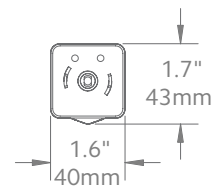

Bottom View

Motor Unit	Product No.
AMP™ Drapery Motor	62001300

Follow track specifications for drapery weight.