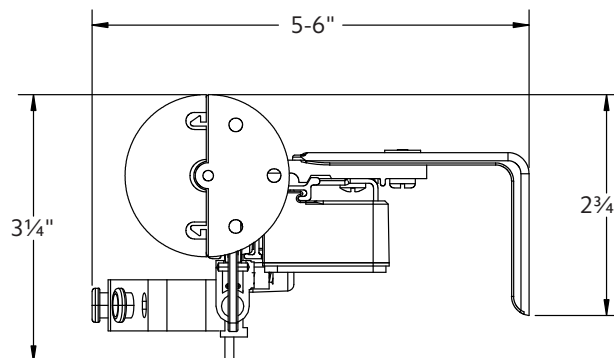

2" Wall Mount