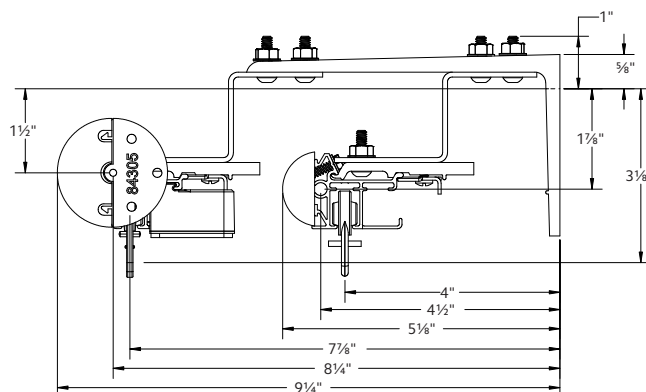

Double Wall Mount using parts:

To achieve this look, order Estate rod ceiling mounted. 94130xxx brackets are included with the rod. Then order one, item 71134110 double bracket in the quantity needed based on the bracket spacing drawing on page 40.