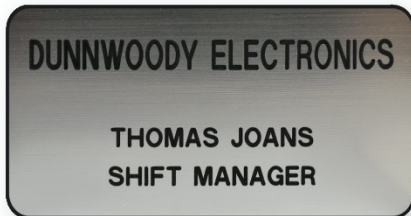

D. Typestyle B02C (Helvetica Medium Caps)