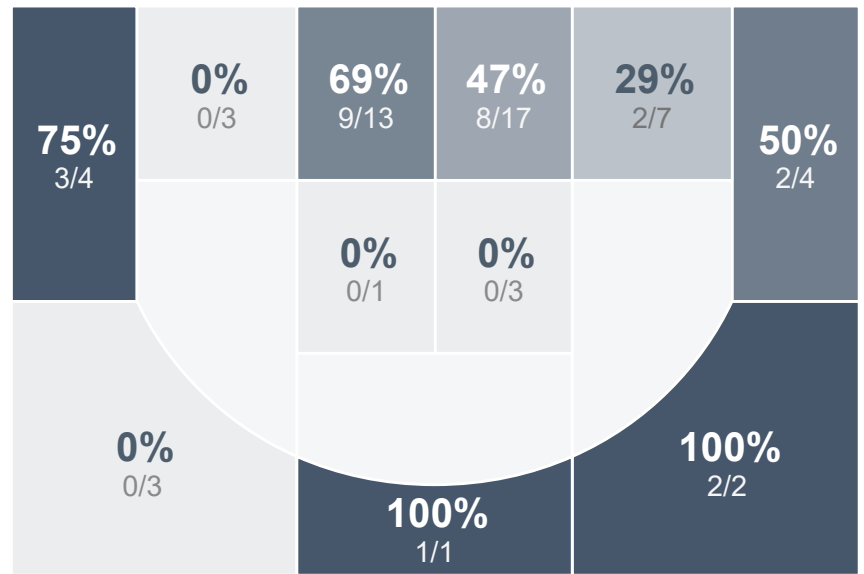

Box Score Report

WCHS vs TMHS - Feb 12, 2021 - W 76-55

Period Stats

Team	1	2	Final
WCHS	32	44	76
TMHS	27	28	55

Run Graph

Team Stats

	WCHS	TMHS
Field Goal %	46.6%	35.8%
Effective Field Goal %	53.4%	44.3%
2FG Made/Attempted	19/44	10/29
2FG%	43.2%	34.5%
3FG Made/Attempted	8/14	9/24
3FG%	57.1%	37.5%
FT Made/Attempted	14/17	8/12
Free Throw Percentage	82.4%	66.7%
Points Per Possession	1.05	0.78
Transition Points	17	7
Points Off Turnovers	19	15
Second Chance Points	8	7
Points in the Paint	34	14
Offensive Rebounds	12	6
Defense Rebounds	30	19
Assists	20	11
Deflections	12	10
Steals	9	10
Blocks	5	3
Turnovers	18	18
Personal Fouls	10	14
Charges Taken	0	0

Watford City Girls Basketball

Turtle Mountain High School