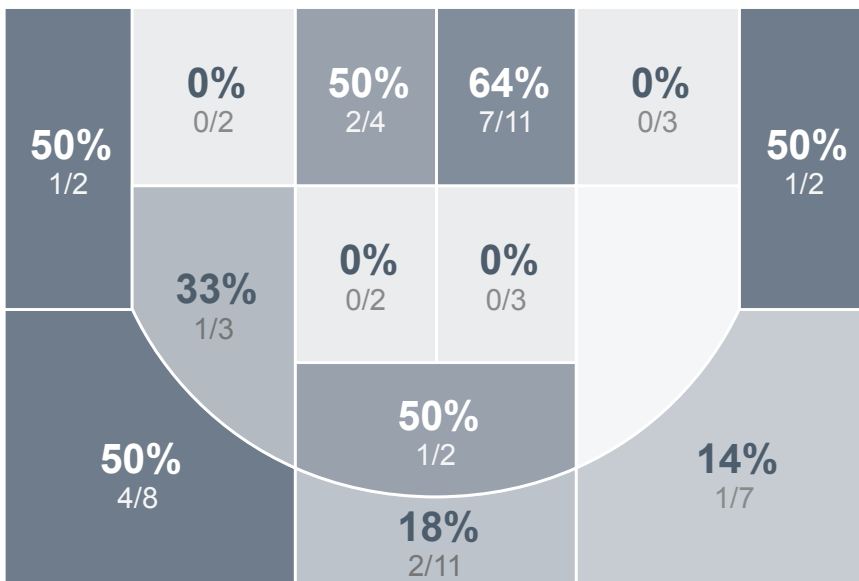

Mandan High School