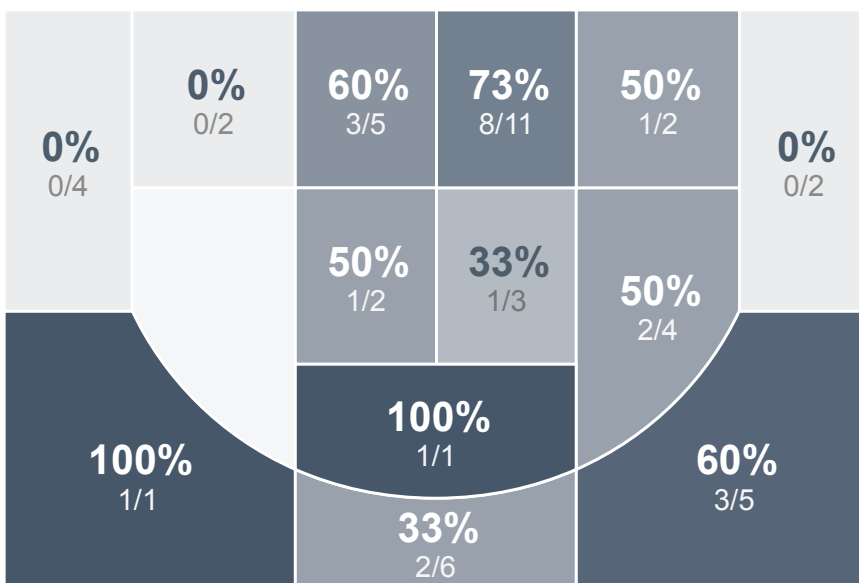

Century Patriots Girls Basketball