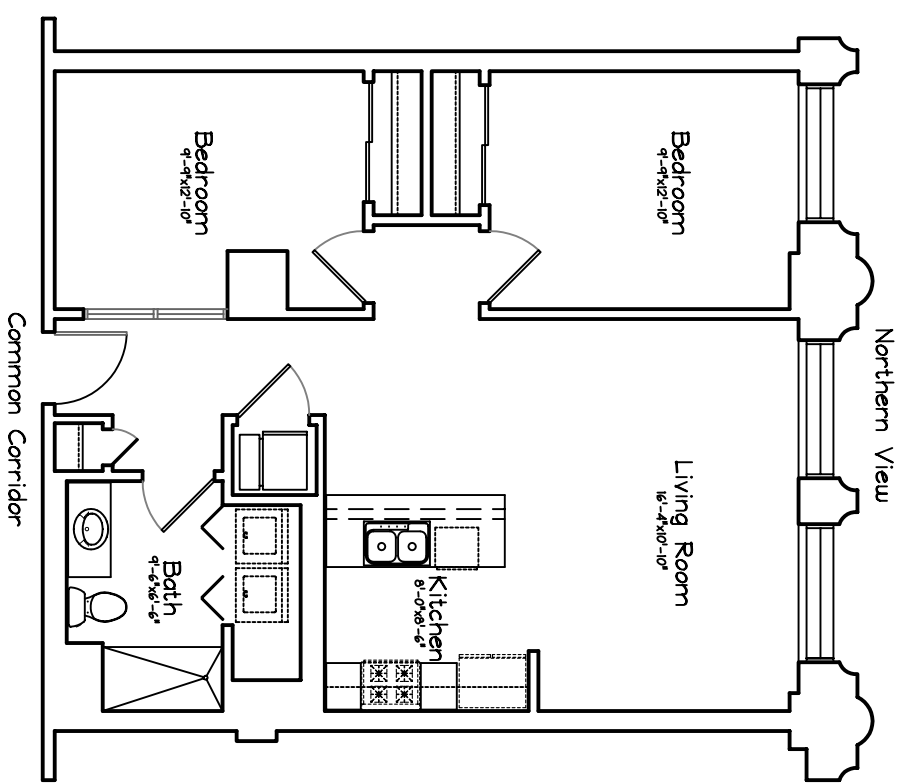

PLANKINTON LOFT APARTMENTS - 4th FLOOR

Unit #407 = 865 sq ft
Two Bedroom, 1 Bath

Scale : 1/8" = 1'-0"

Square Footage taken from center of corridor/party walls
to exterior of furred walls.