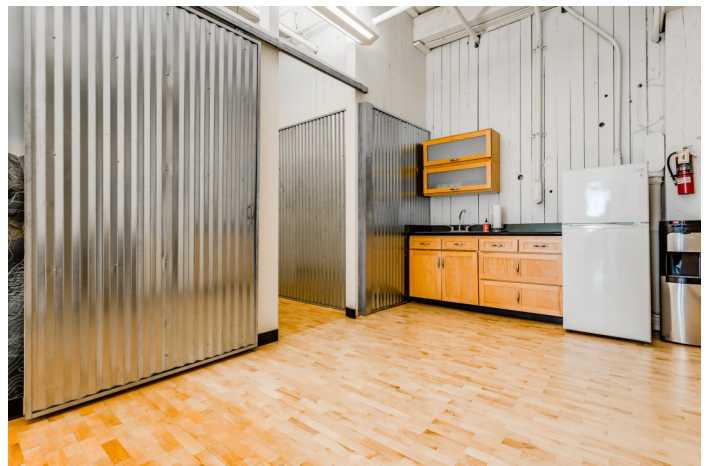

SUITE A283

SQ. FEET:
1,395

Open floor plan, 14th high ceilings, hardwood floors, kitchenette, storage room and Elliott Bay view