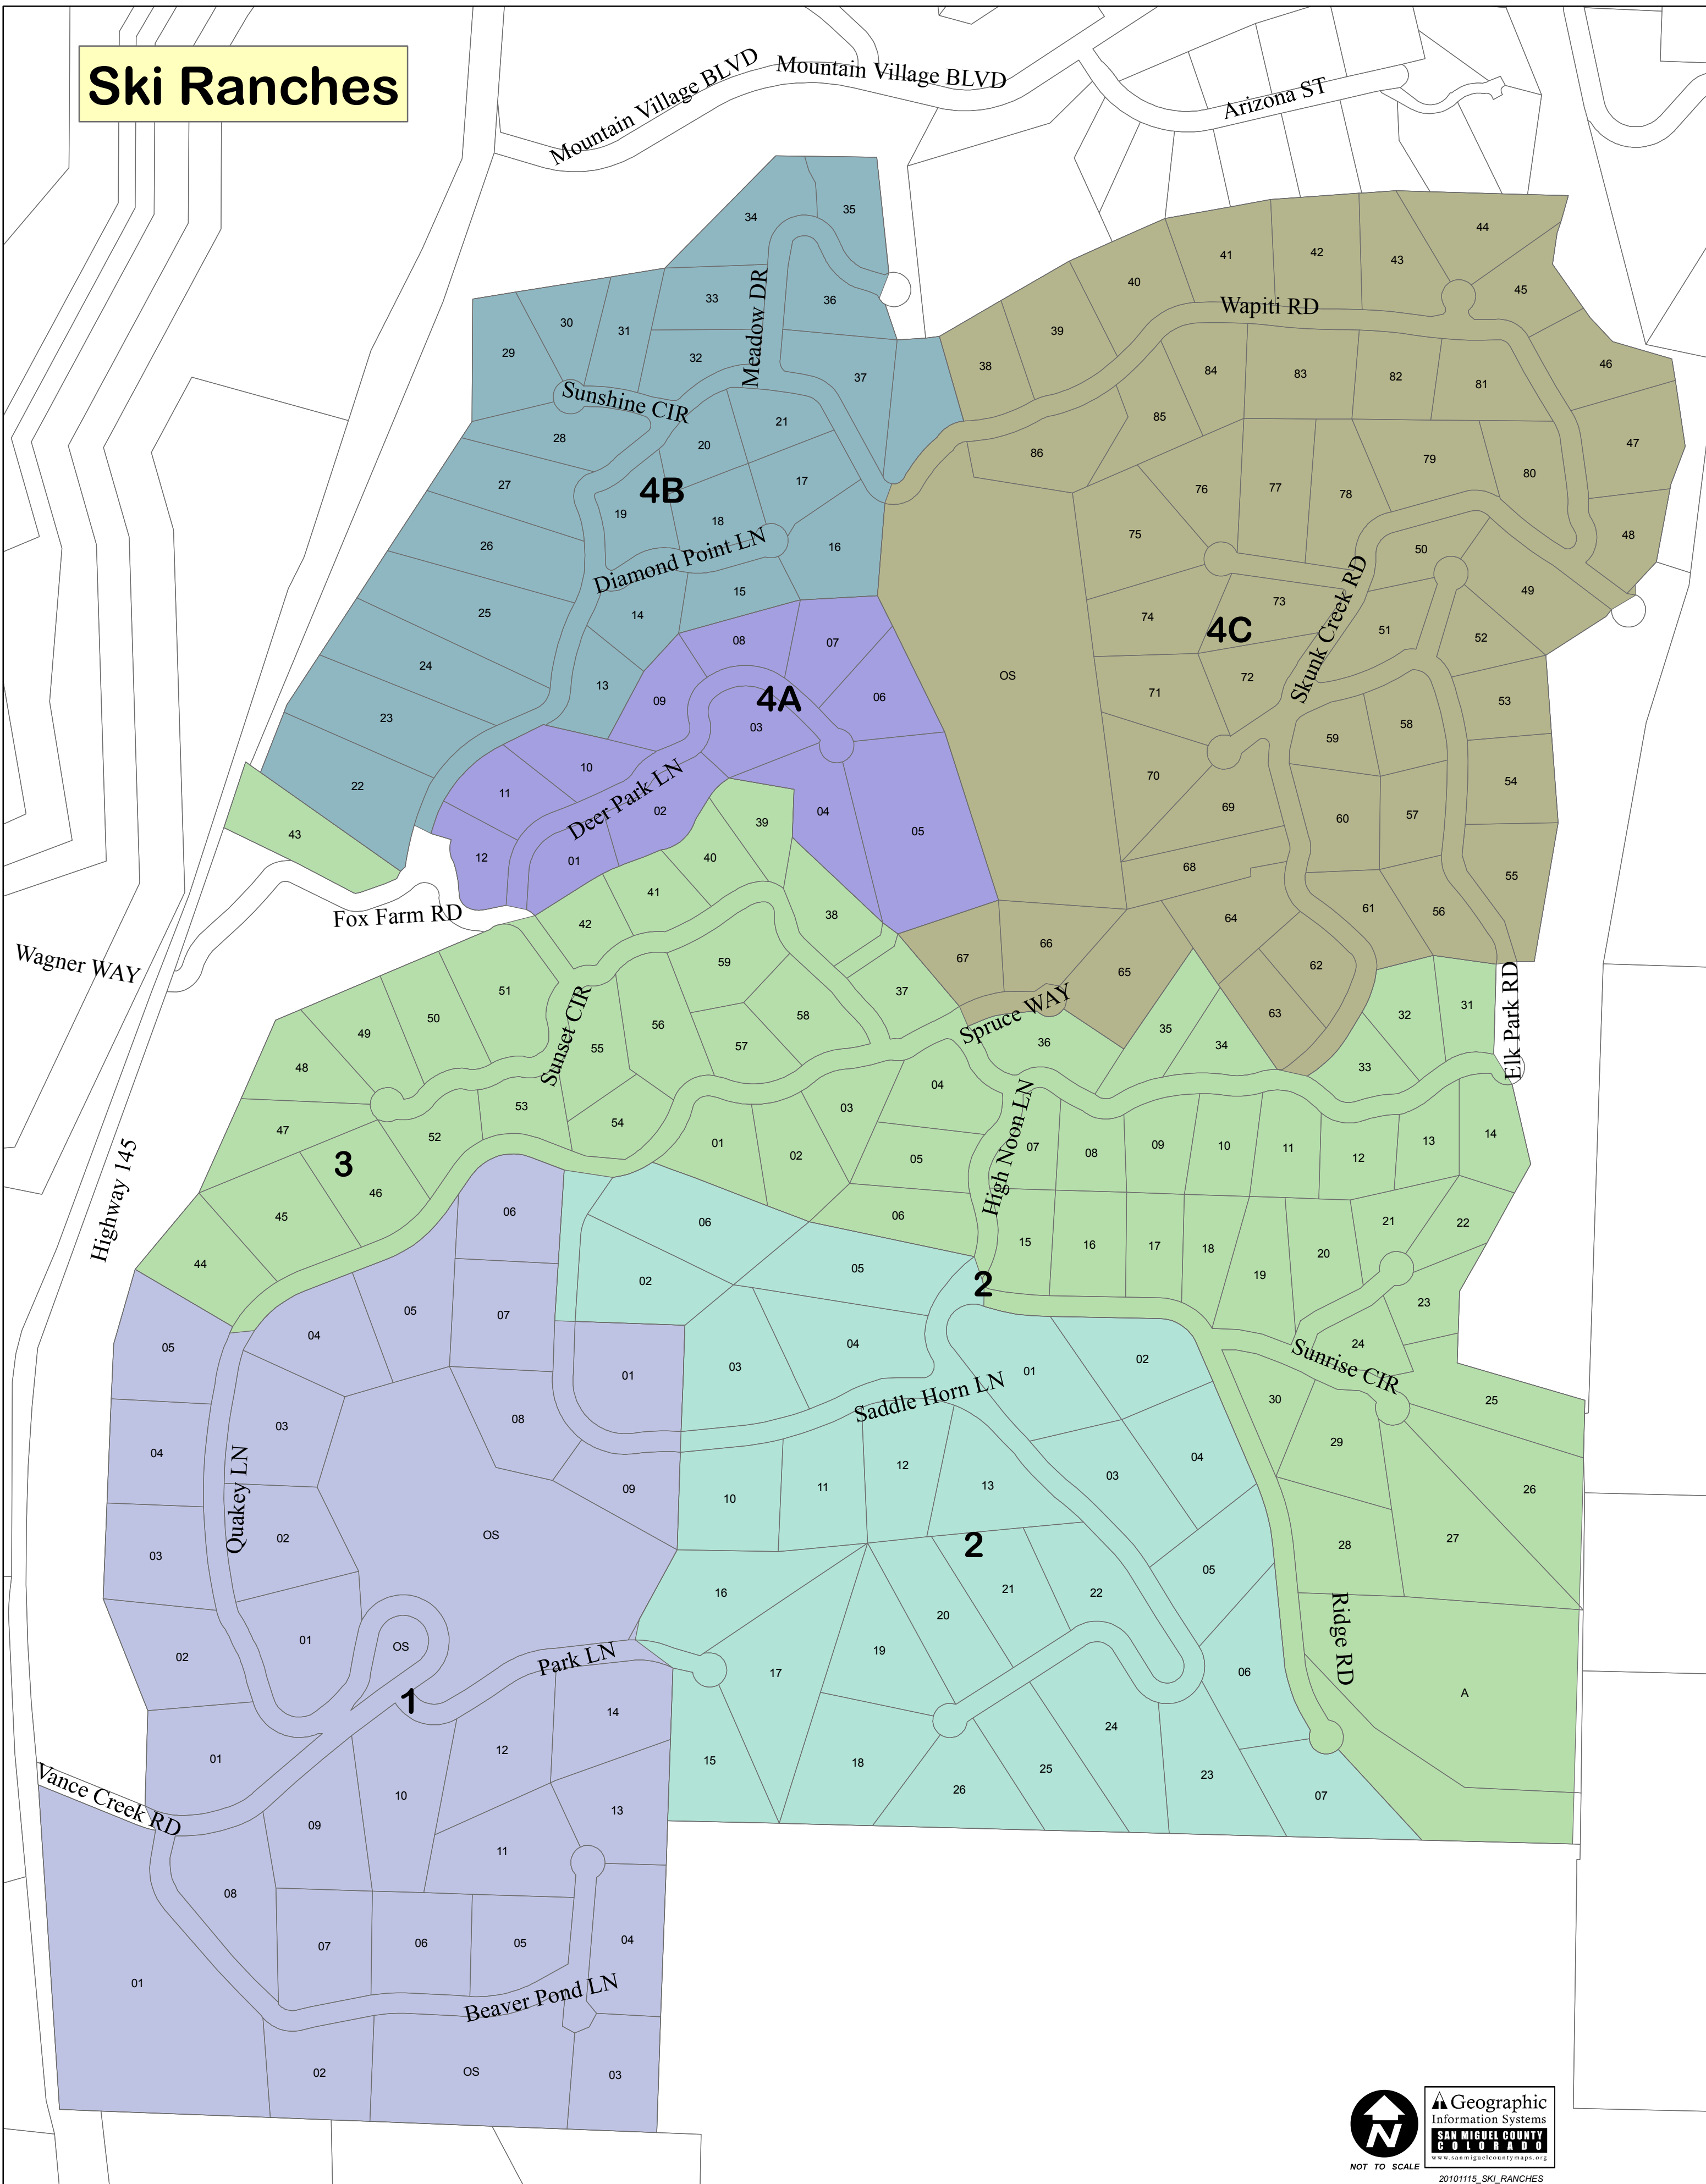

Ski Ranches

Geographic Information Systems
SAN MIGUEL COUNTY
COLORADO
www.sanmiguelcountymaps.org

NOT TO SCALE

20101115_SKI_RANCHES