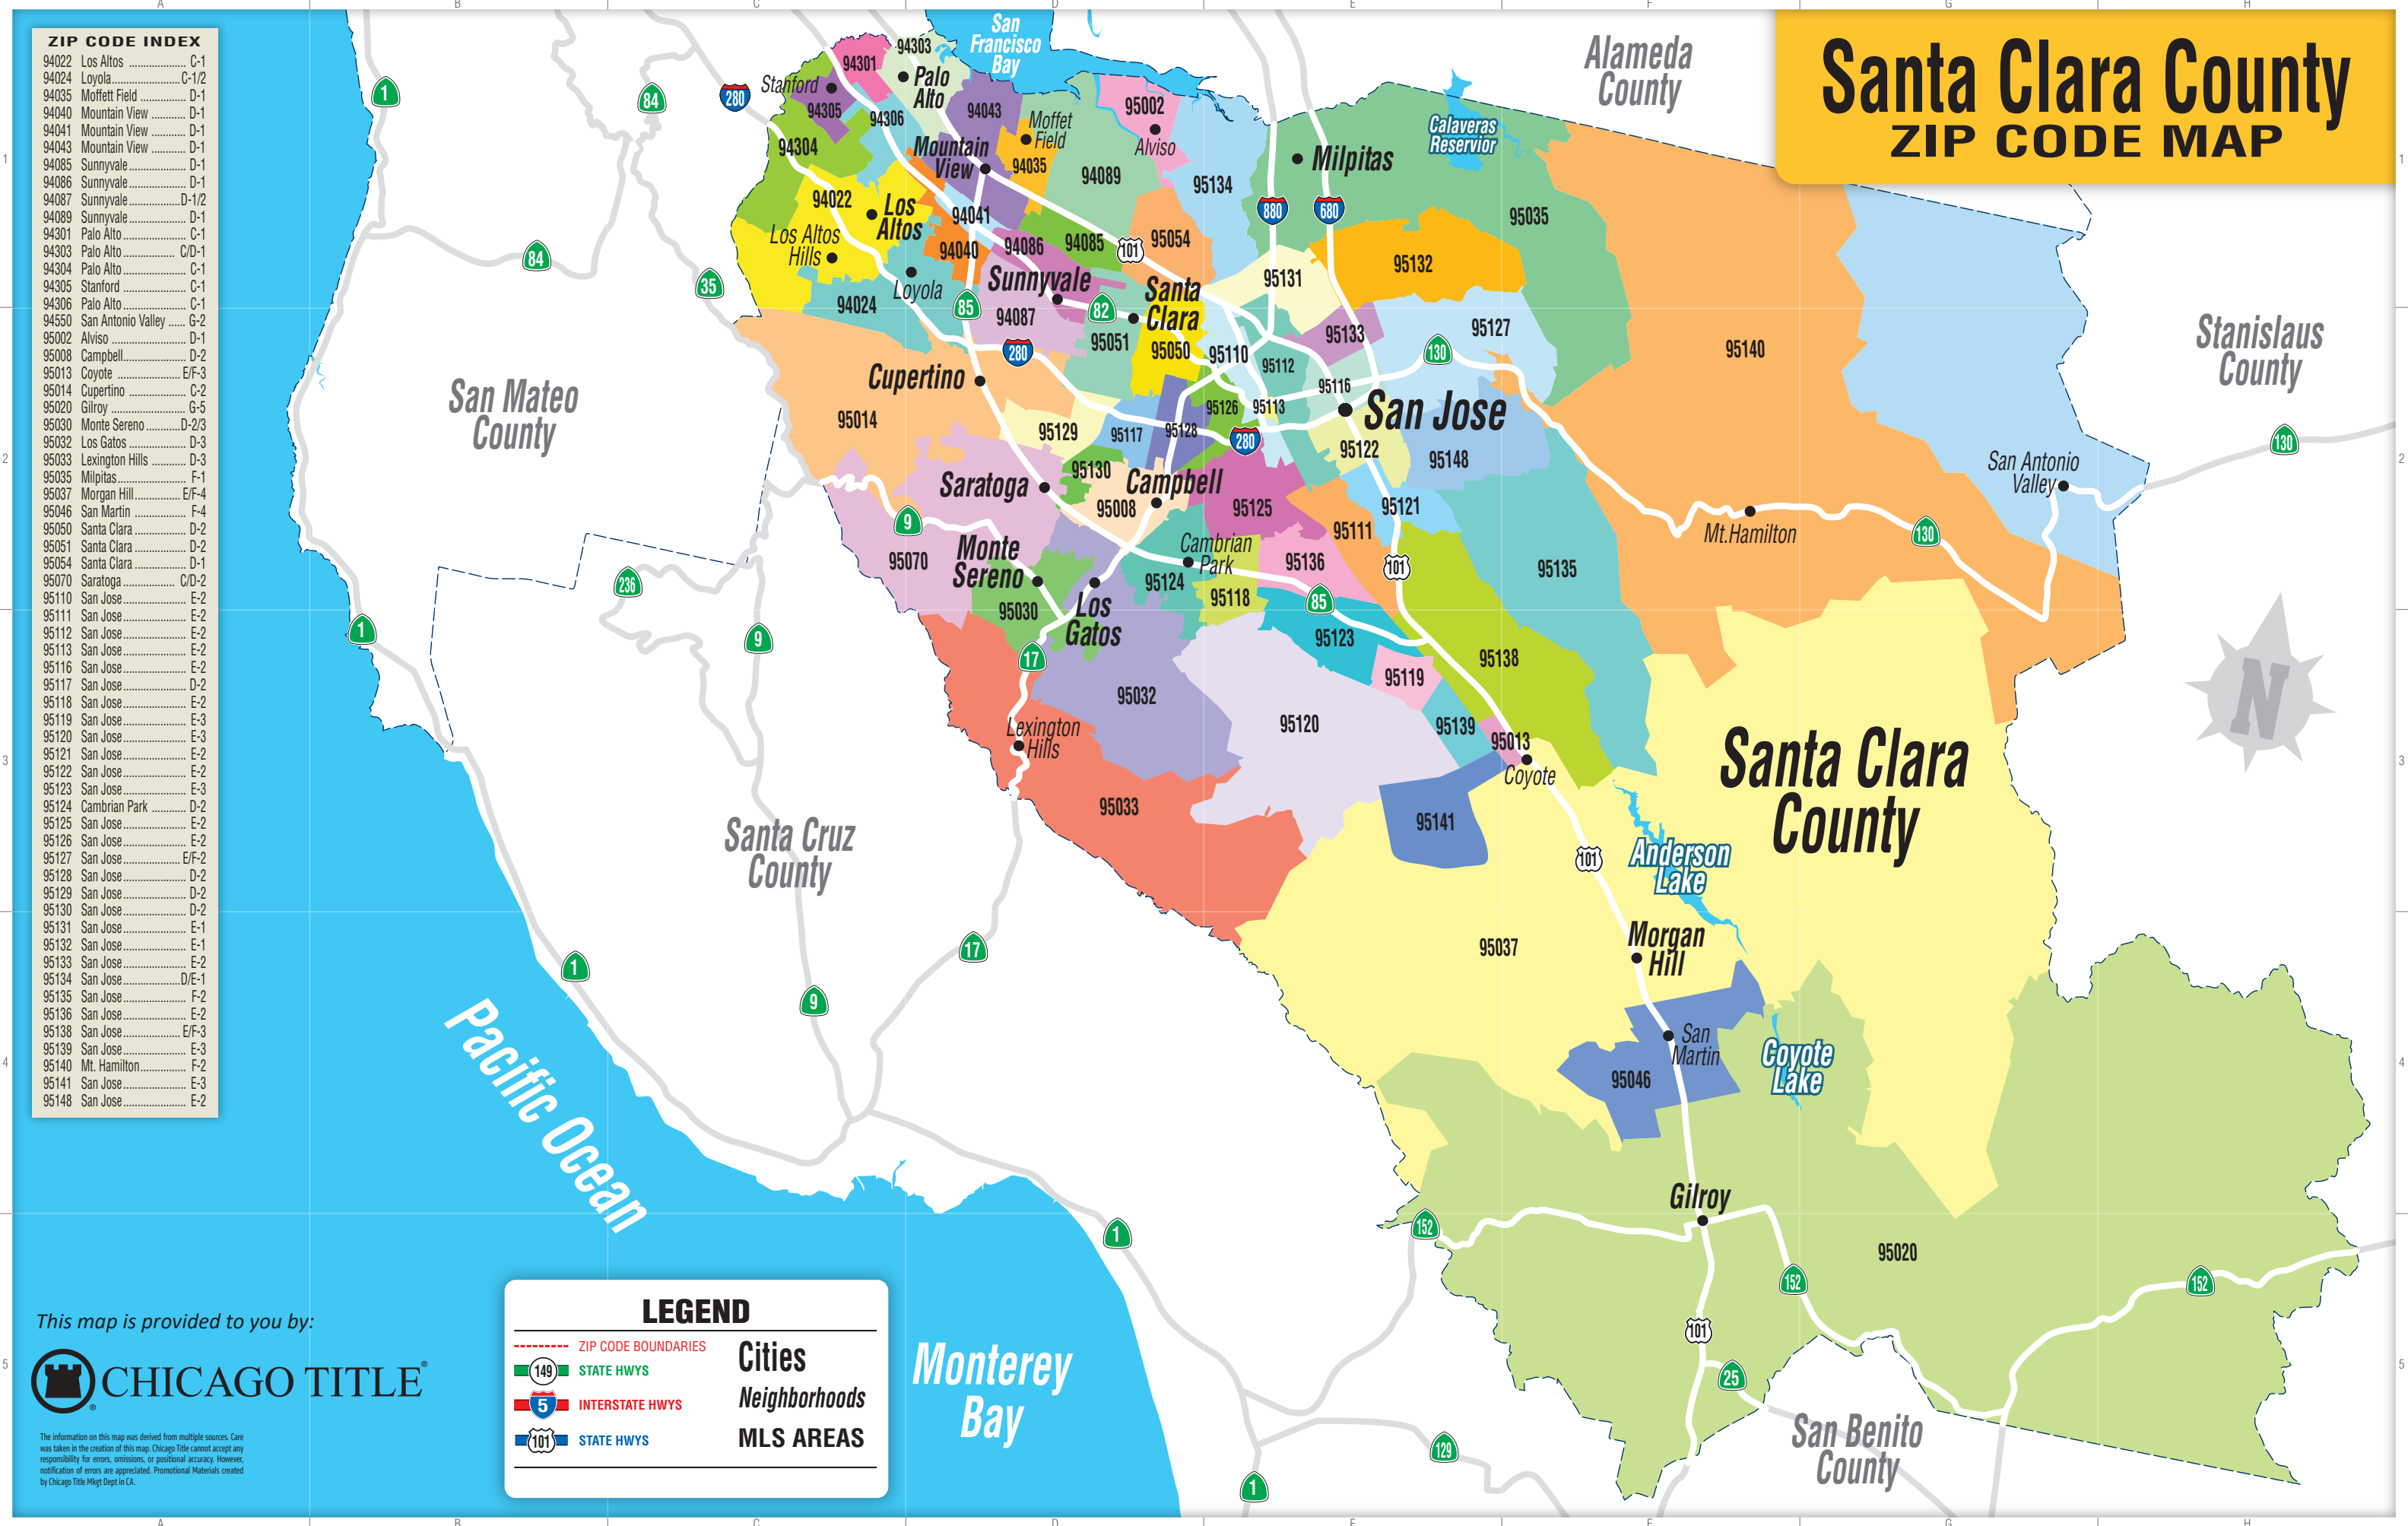

Santa Clara County ZIP CODE MAP

ZIP CODE INDEX

94022	Los Altos	C-1
94024	Loyola	C-1/2
94035	Moffett Field	D-1
94040	Mountain View	D-1
94041	Mountain View	D-1
94043	Mountain View	D-1
94085	Sunnyvale	D-1
94086	Sunnyvale	D-1
94087	Sunnyvale	D-1/2
94089	Sunnyvale	D-1
94301	Palo Alto	C-1
94303	Palo Alto	C/D-1
94304	Palo Alto	C-1
94305	Stanford	C-1
94306	Palo Alto	C-1
94550	San Antonio Valley	G-2
95002	Alviso	D-1
95008	Campbell	D-2
95013	Coyote	E/F-3
95014	Cupertino	C-2
95020	Gilroy	G-5
95030	Monte Sereno	D-2/3
95032	Los Gatos	D-3
95033	Lexington Hills	D-3
95035	Milpitas	F-1
95037	Morgan Hill	E/F-4
95046	San Martin	F-4
95050	Santa Clara	D-2
95051	Santa Clara	D-2
95054	Santa Clara	D-1
95070	Saratoga	C/D-2
95110	San Jose	E-2
95111	San Jose	E-2
95112	San Jose	E-2
95113	San Jose	E-2
95116	San Jose	E-2
95117	San Jose	D-2
95118	San Jose	E-2
95119	San Jose	E-3
95120	San Jose	E-3
95121	San Jose	E-2
95122	San Jose	E-2
95123	San Jose	E-3
95124	Cambrian Park	D-2
95125	San Jose	E-2
95126	San Jose	E-2
95127	San Jose	E/F-2
95128	San Jose	D-2
95129	San Jose	D-2
95130	San Jose	D-2
95131	San Jose	E-1
95132	San Jose	E-1
95133	San Jose	E-2
95134	San Jose	D/E-1
95135	San Jose	F-2
95136	San Jose	E-2
95138	San Jose	E/F-3
95139	San Jose	E-3
95140	Mt. Hamilton	F-2
95141	San Jose	E-3
95148	San Jose	E-2

LEGEND

- ZIP CODE BOUNDARIES
- STATE HWYS
- INTERSTATE HWYS
- STATE HWYS
- Cities
- Neighborhoods
- MLS AREAS

This map is provided to you by:

CHICAGO TITLE