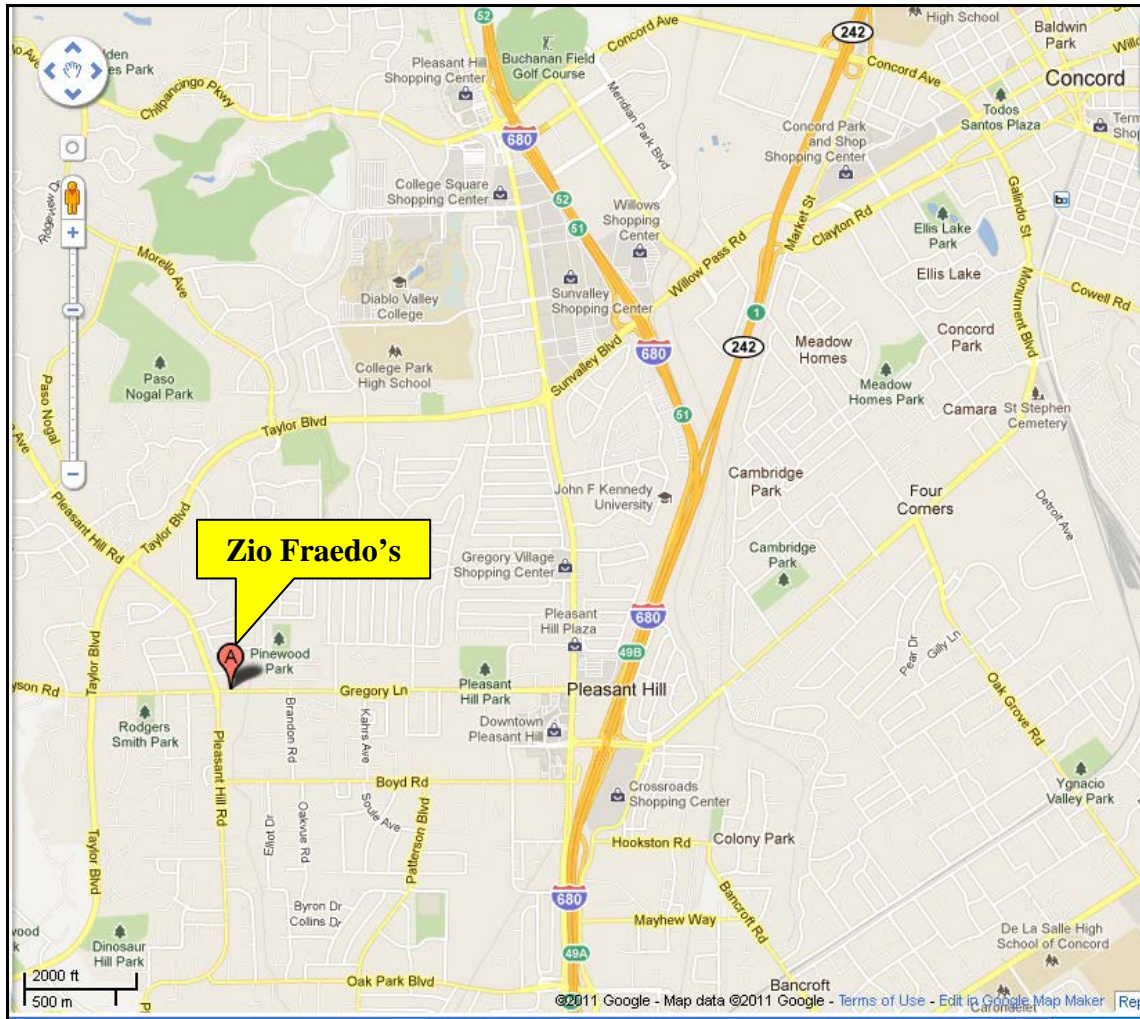

NACE
INTERNATIONAL

SAN FRANCISCO
SECTION

Cordially Invites You to Our

ANNUAL CHRISTMAS PARTY

AT... ZIO FRAEDO'S RESTAURANT
611 GREGORY LANE, PLEASANT HILL,
CA 94523 (925) 933-9091

Tuesday, December 8, 2015

R.S.V.P. to Michelle Anderson at mlanderson@corrpro.com

or phone: (510) 381-1414

\$25 for NACE Members and \$40 for Non-members/Guests

San Francisco Bay Area Section Meeting Location and Directions

Zio Fraedo's Restaurant, 611 Gregory Lane, Pleasant Hill, CA. 925-933-9091

Directions

- Take I-680 north to Contra Costa Blvd. Exit 49A in Pleasant Hill and drive north. Pass Monument Blvd. then turn left onto Gregory Lane. Pass Brandon Rd. on left in 1 mile. Look for Zio Fraedo's on the right just before Pleasant Hill Rd.
- Take I-680 south, exit at Sun Valley/Willow Pass Rd. Drive west and turn left on Contra Costa Blvd., then right on Gregory Lane. After 1 mile drive past Brandon Rd. on the left; Zio Fraedo's will be on the right before Pleasant Hill Rd. intersection.