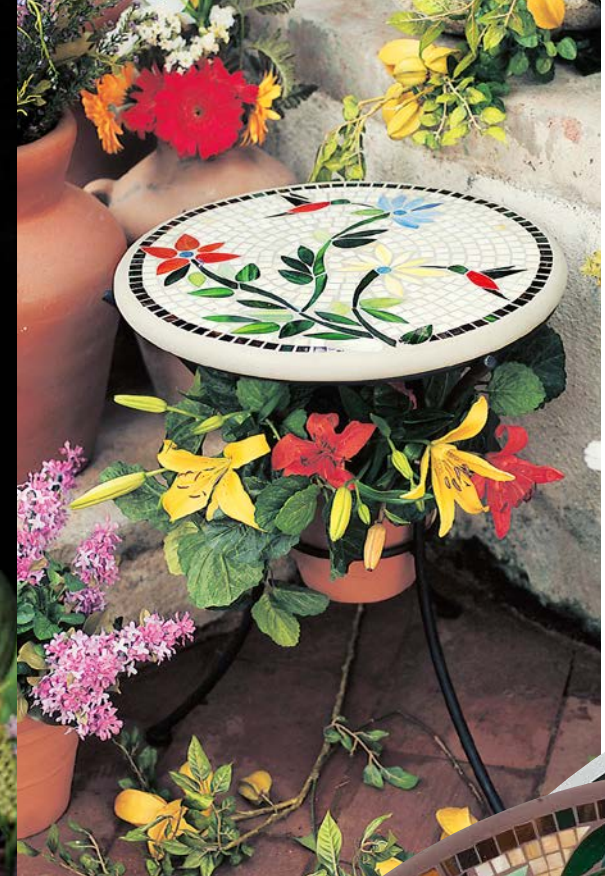

42" Bistro with Florentine Side Chairs  
and Champagne Cushions

**Navagio**  
*stained glass cast in light charcoal blend*

42" Bistro Bar Height with Milano  
Bar Height Chairs and Cast Slate Cushions