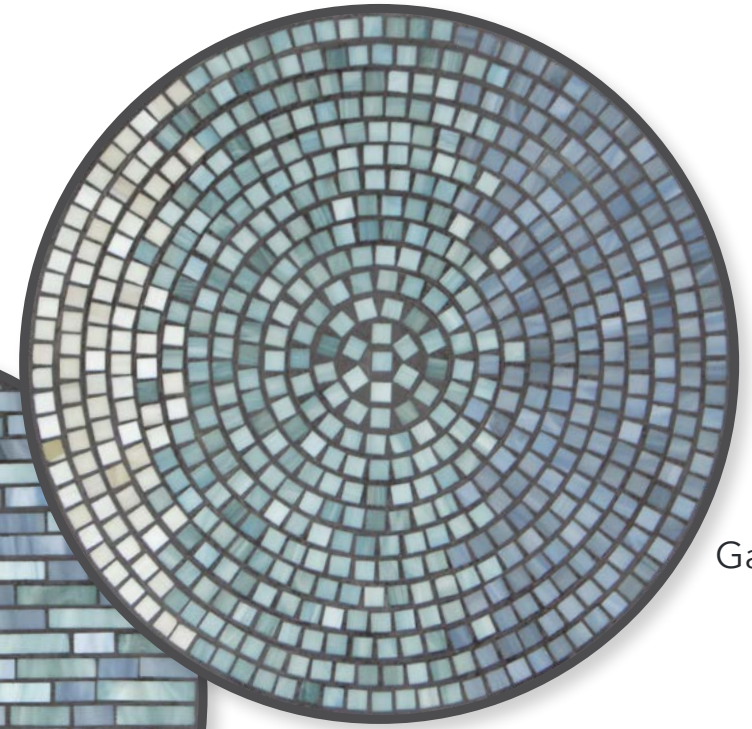

# LAGOON

Cambridge

Galena

Kenilworth

Shorewood

Top | Lagoon Kenilworth Square End  
Above | Lagoon Cambridge C-Table  
Right | Lagoon Shorewood Round Side

# MIDNIGHT

Left | Midnight Cambridge Nesting  
Below | Midnight Kenilworth Round Side  
Bottom | Midnight Shorewood Round Coffee

Galena

Cambridge

Shorewood

Kenilworth

# MIST

Cambridge

Galena

Kenilworth

Shorewood

Top | Mist Shorewood Medium Coffee  
Above | Mist Galena Square Side  
Right | Mist Kenilworth Bistro & Milano Side Chairs