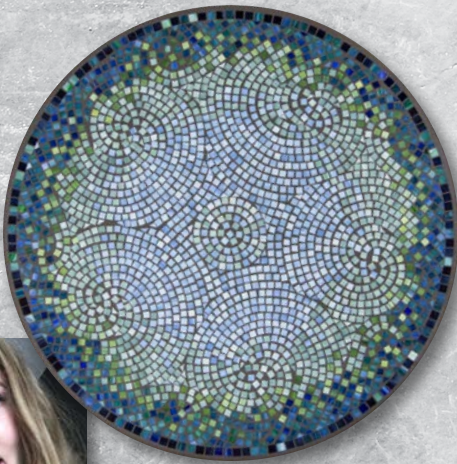

KNF-NEILLE OLSON
4280 N Campbell Avenue #100
Tucson AZ 85718
ph. 520.577.7900 fx. 520.208.8762
orders@knfdesigns.com
www.NeilleOlson.com