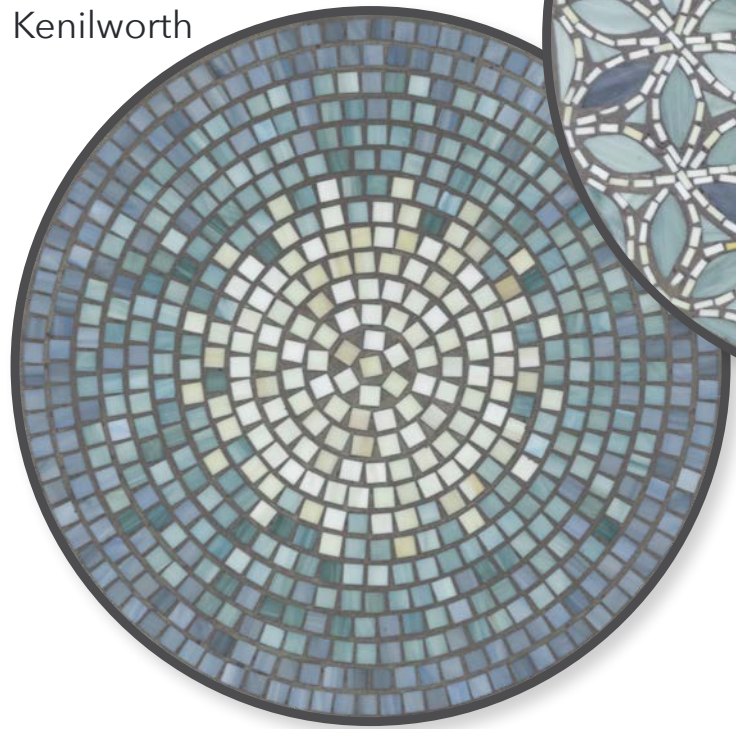

# MIDNIGHT

Left | Midnight Cambridge Nesting  
Below | Midnight Kenilworth Round Side  
Bottom | Midnight Shorewood Round Coffee

Galena

Cambridge

Shorewood

Kenilworth

# MIST

Cambridge

Galena

Kenilworth

Shorewood

Top | Mist Shorewood Medium Coffee  
Above | Mist Galena Square Side  
Right | Mist Kenilworth Bistro & Milano Side Chairs