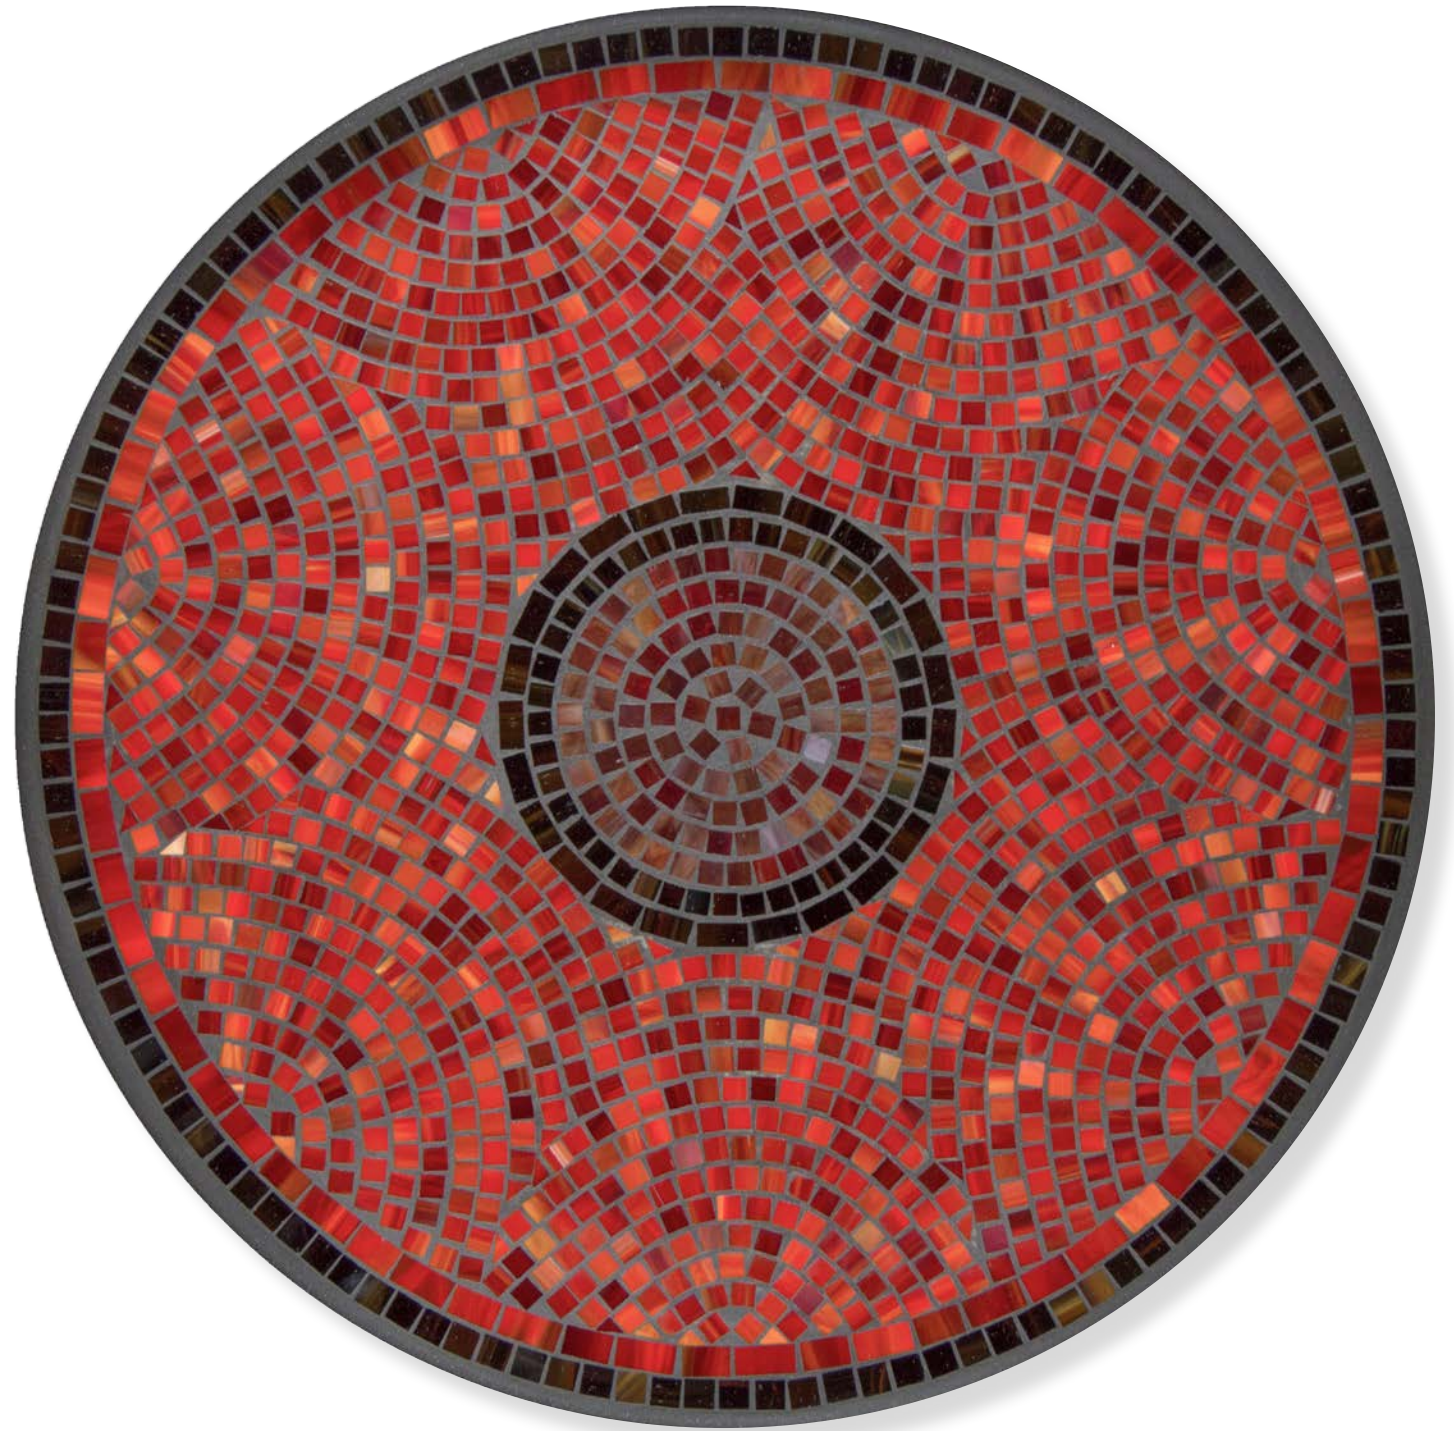

## Elements – Jade Glass

18" Round Chaise

**Elements – Slate Glass**

30" Bistro Table with Round Chair and Cast Slate Cushions

**Elements – Ruby Glass**

30" Bistro Table with Round Chair and Cast Slate Cushions