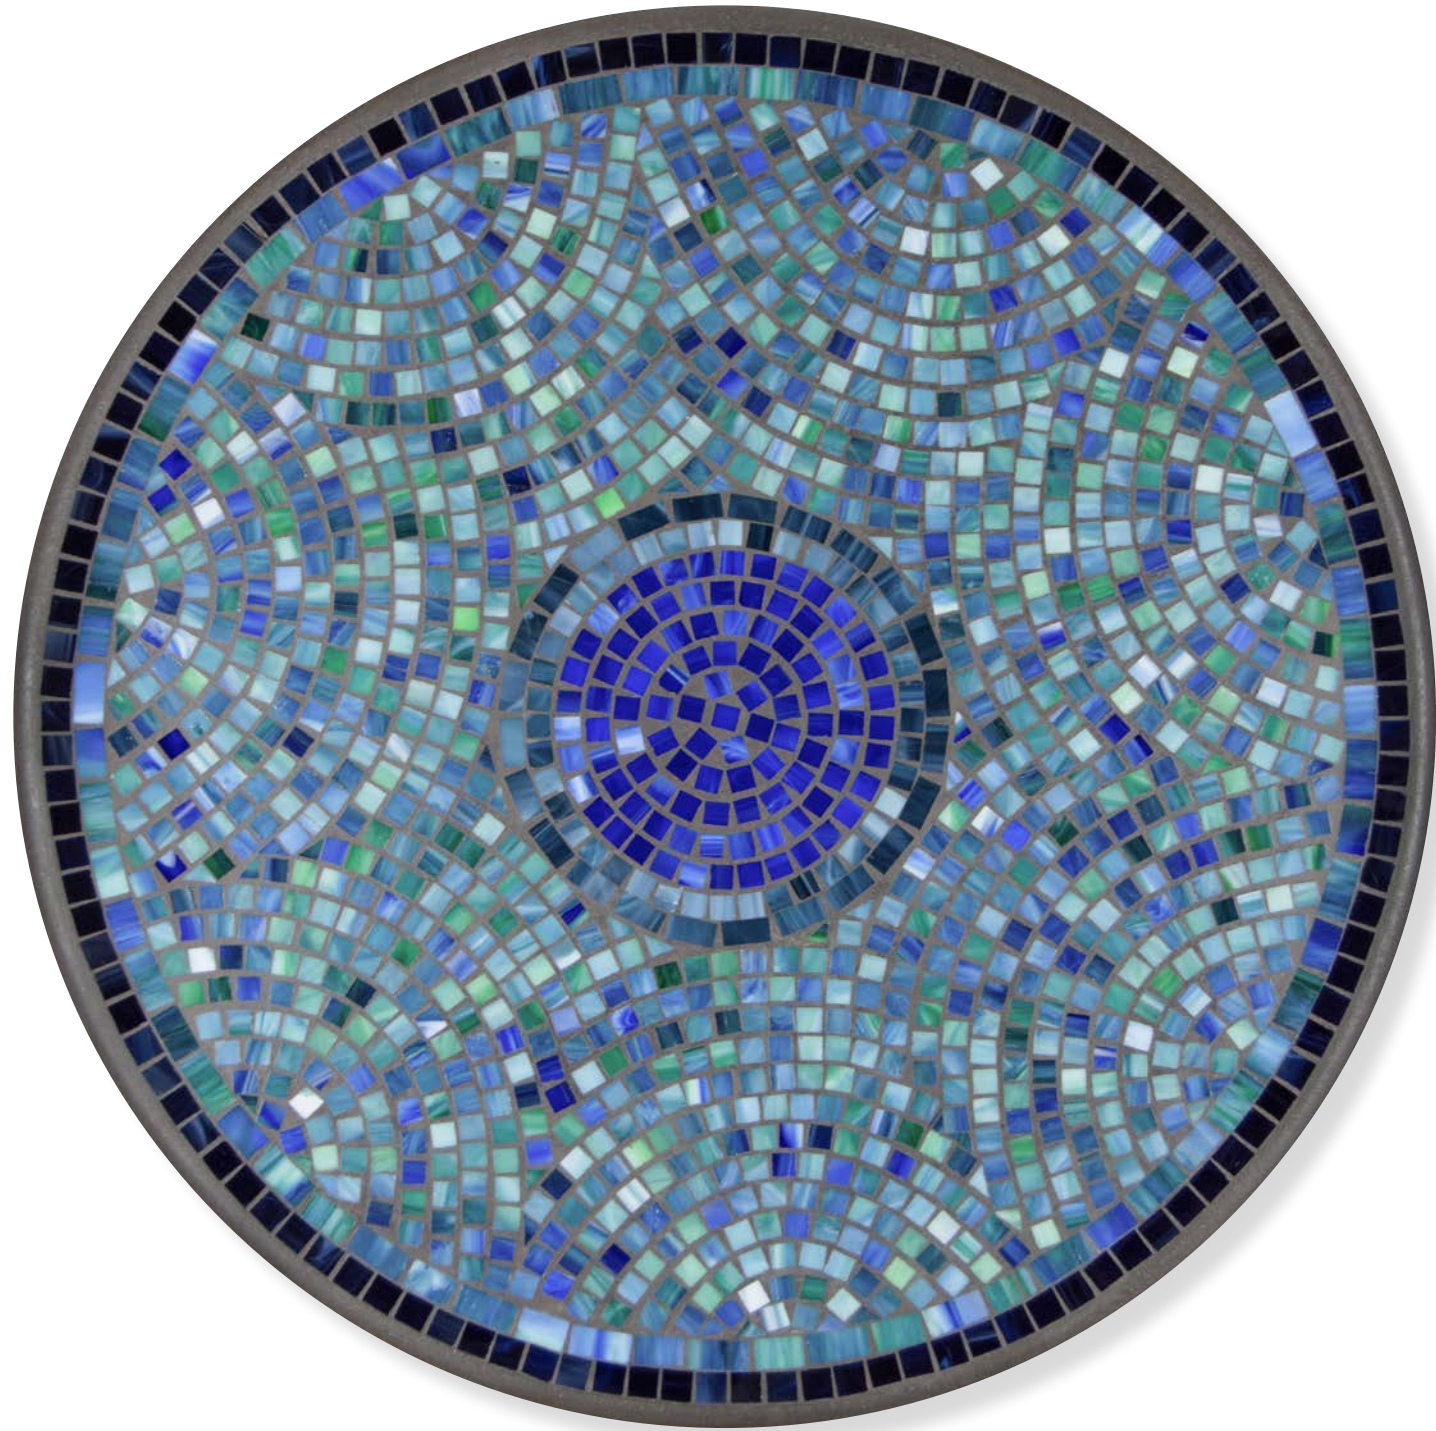

## Elements – Jade Glass

18" Round Chaise

**Elements – Slate Glass**

30" Bistro Table with Round Chair and Cast Slate Cushions

**Elements – Ruby Glass**

30" Bistro Table with Round Chair and Cast Slate Cushions