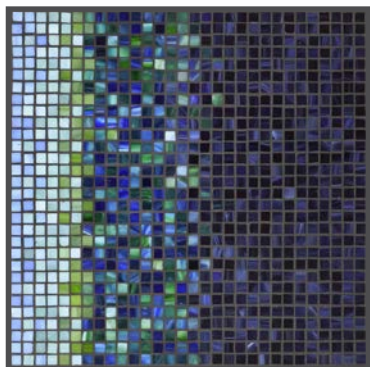

# MIST

Cambridge

Galena

Kenilworth

Shorewood

Top | Mist Shorewood Medium Coffee  
Above | Mist Galena Square Side  
Right | Mist Kenilworth Bistro & Milano Side Chairs

## COLORS

Lagoon

Midnight

Mist

Kenilworth

Shorewood

Cambridge

Galena