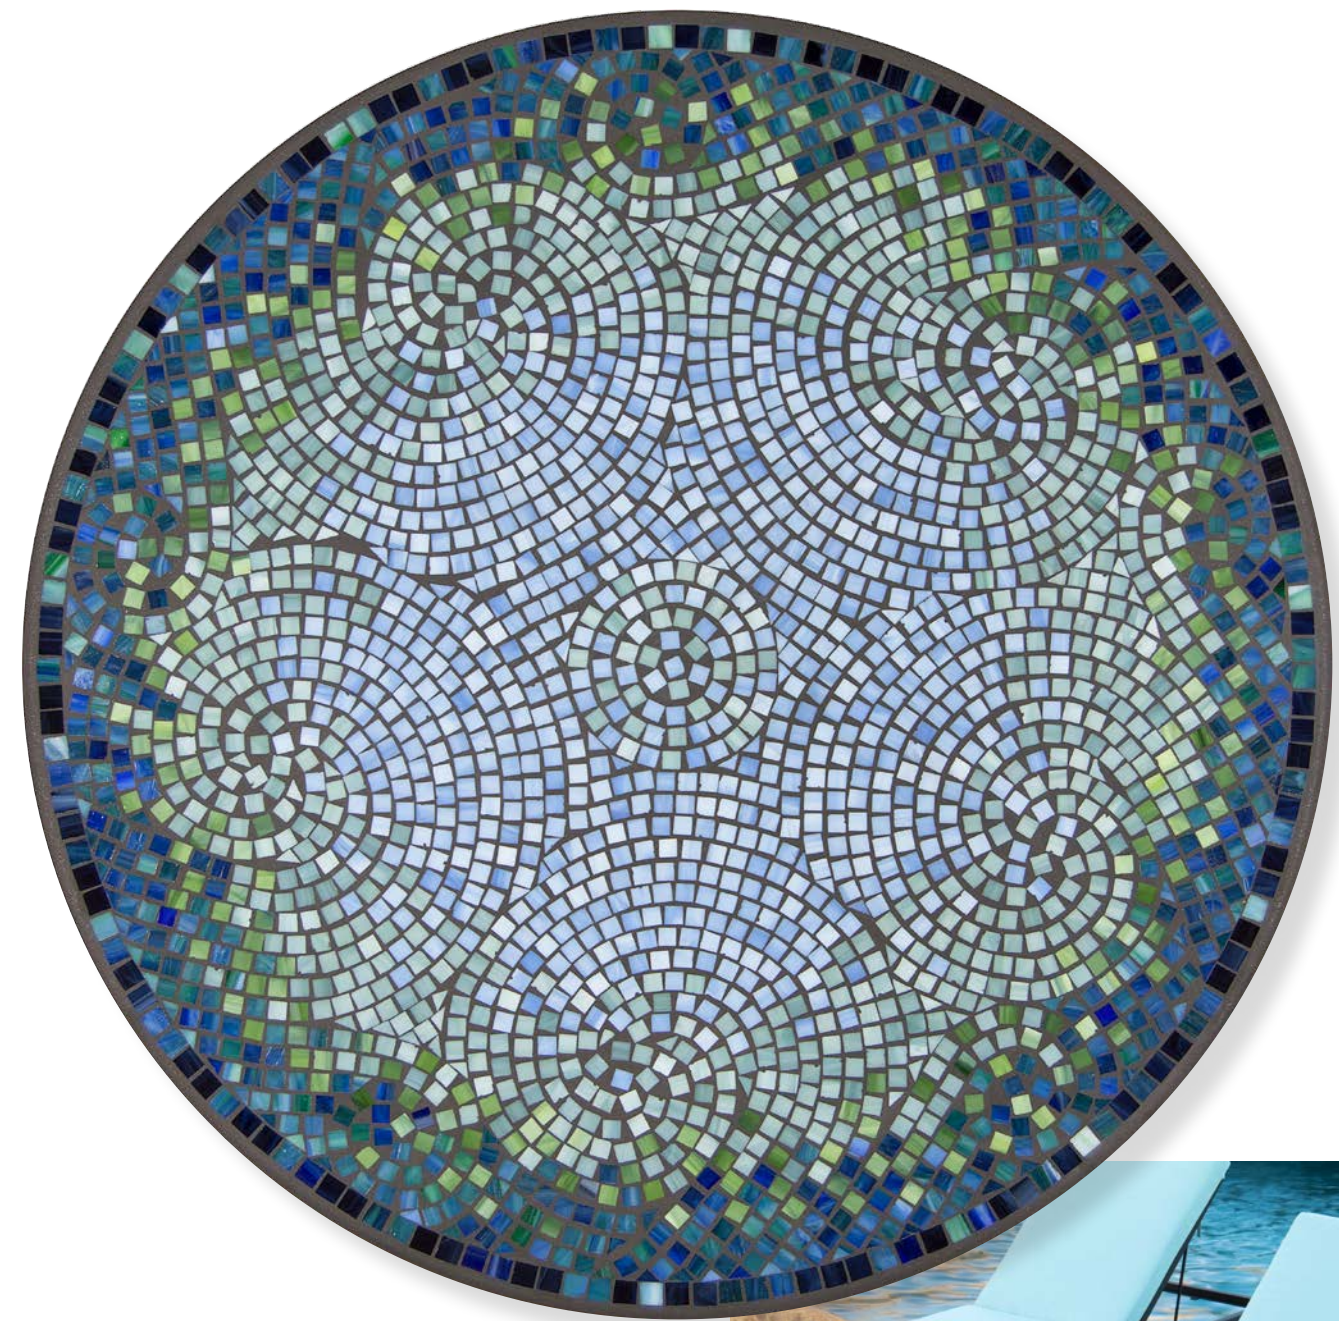

Belize

stained glass cast in charcoal stone blend

Opposite | 60" Bistro with Olympia Chairs and Spa Cushions

Right | 18"sq Chaise Side Table and 14"sq Chaise Table