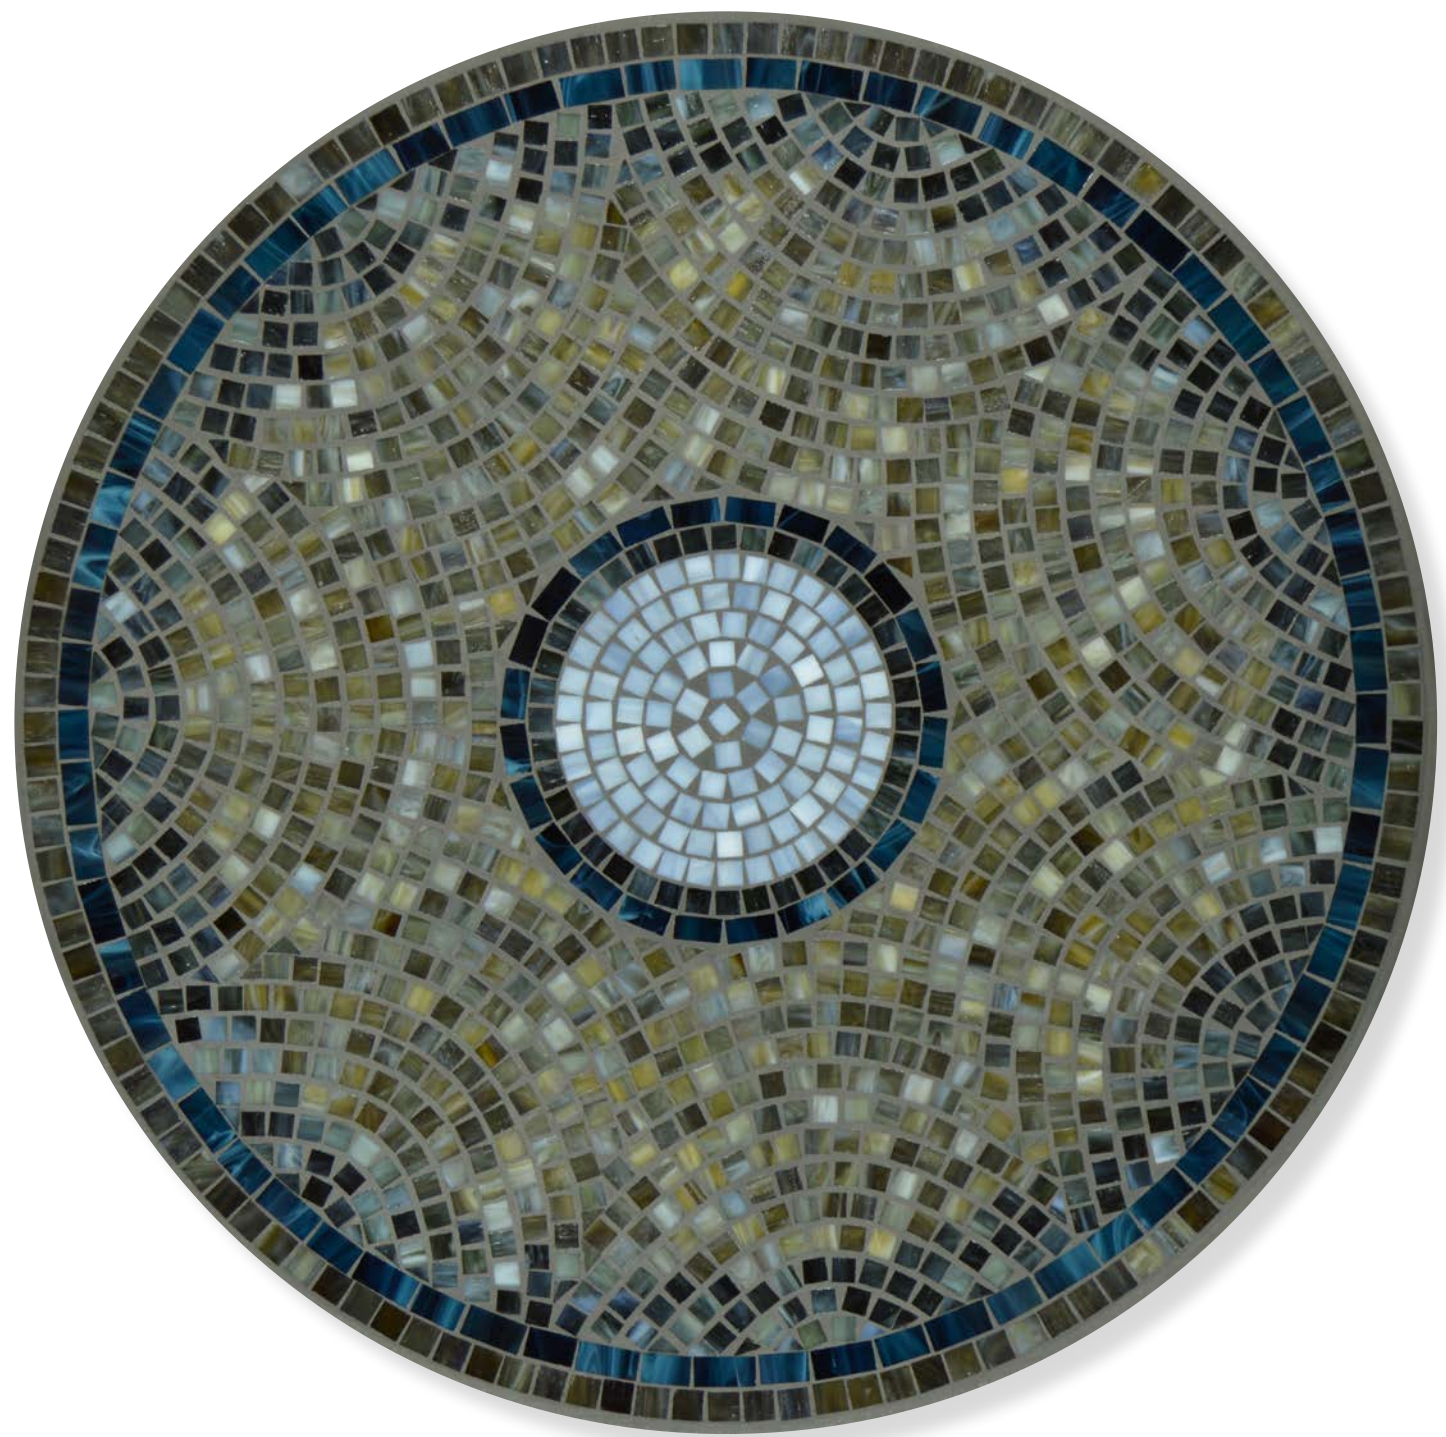

Elements – Slate Glass

30" Bistro Table with Round Chair and Cast Slate Cushions