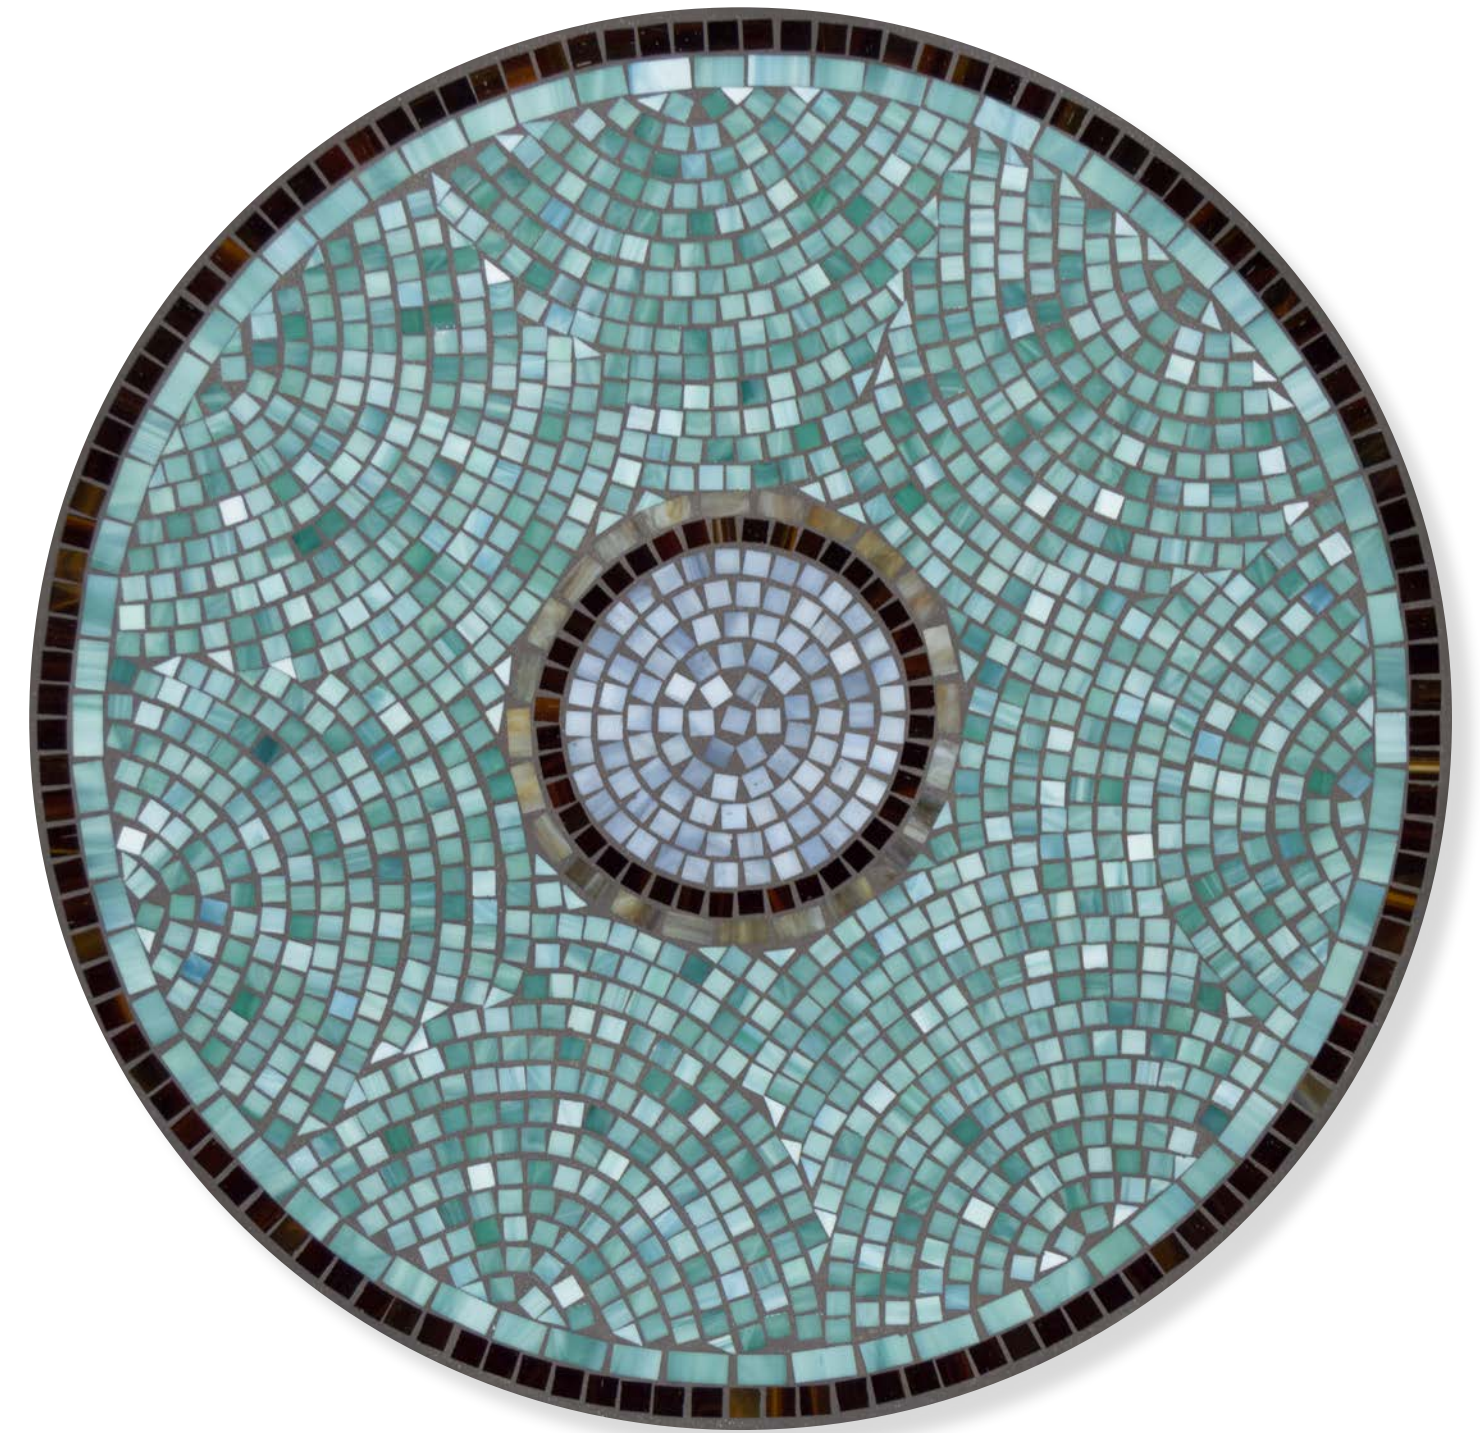

Elements – Jade Glass

18" Round Chaise