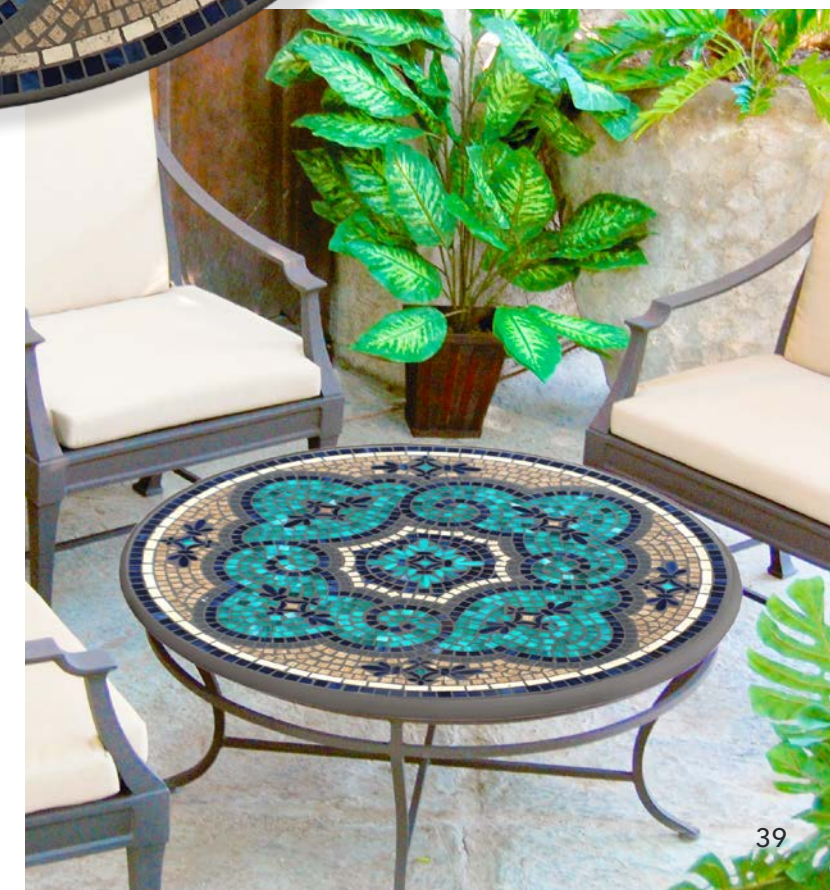

Sardinia

marble and stained glass cast in charcoal stone blend

Opposite | 30" Bistro with Milano Side Chairs and Heather Cushions and 18" & 12" Double Tiered Side Table

Right | 36" Coffee Table with Olympia Chairs and Heather Cushions