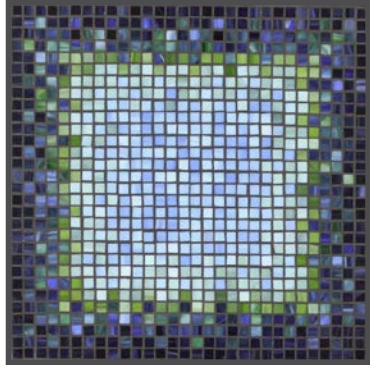

# MIDNIGHT

Left | Midnight Cambridge Nesting  
Below | Midnight Kenilworth Round Side  
Bottom | Midnight Shorewood Round Coffee

Galena

Cambridge

Shorewood

Kenilworth

# MIST

Cambridge

Galena

Kenilworth

Shorewood

Top | Mist Shorewood Medium Coffee  
Above | Mist Galena Square Side  
Right | Mist Kenilworth Bistro & Milano Side Chairs

## COLORS

Lagoon

Midnight

Mist

Kenilworth

Shorewood

Cambridge

Galena