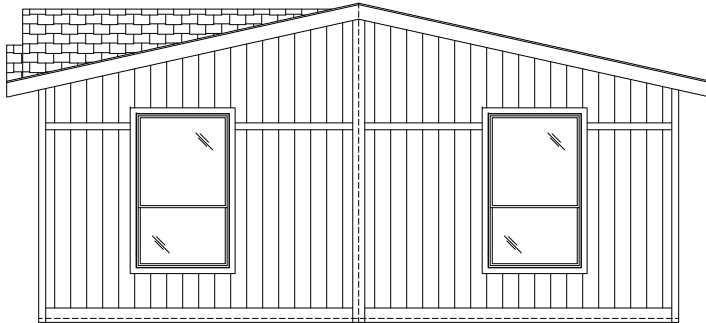

MAJESTIC

9590-S

26'-8" x 52'-0" APPROX. 1,382 SQ. FT.

FRONT SIDEWALL

FRONT ENDWALL

REAR ENDWALL

REAR SIDEWALL