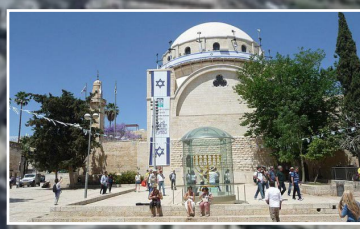

JERUSALEM CELESTIAL DOMES

The purpose of this study is to illustrate that the Old City of Jerusalem layout when rotated 33 degrees counterclockwise from true north will correlate to the ley-lines corresponding to the Great Pyramids of Giza. This template, in turn will thus correlate to the Belt Stars of Orion. Furthermore, the direct correlation to the Great Pyramids follows the color aspect of the Sun, Moon and the Stars with the respective color of the 3 main domes of Old Jerusalem. These 3 domes correspond to the 3 main religions of Islam, Christianity and Judaism. The layout is further corroborating that the Old City of Jerusalem layout also appears then to mirror the Celestial Order of the various Gates and orientation, that being the Golden Gate and the Silver Gate. The depiction of the Old City of Jerusalem from a top view will show that the city has 3 main domes, the yellow or gold Dome of the Rock, the silver or grey dome of the Church of the Holy Sepulchre and the white dome of the Grand Synagogue.

3 DOME TYPES
Sun, Moon and Stars
Type to Great Pyramids
Orion's Belt Stars

Sun
Dome of the Rock
Anilam

Moon
Church of Holy Sepulchre
Almetak

Stars
Jerusalem Synagogue
Mentaka

Giza Pyramid Complex
GIZA, AI-CAIRO or (MARS)