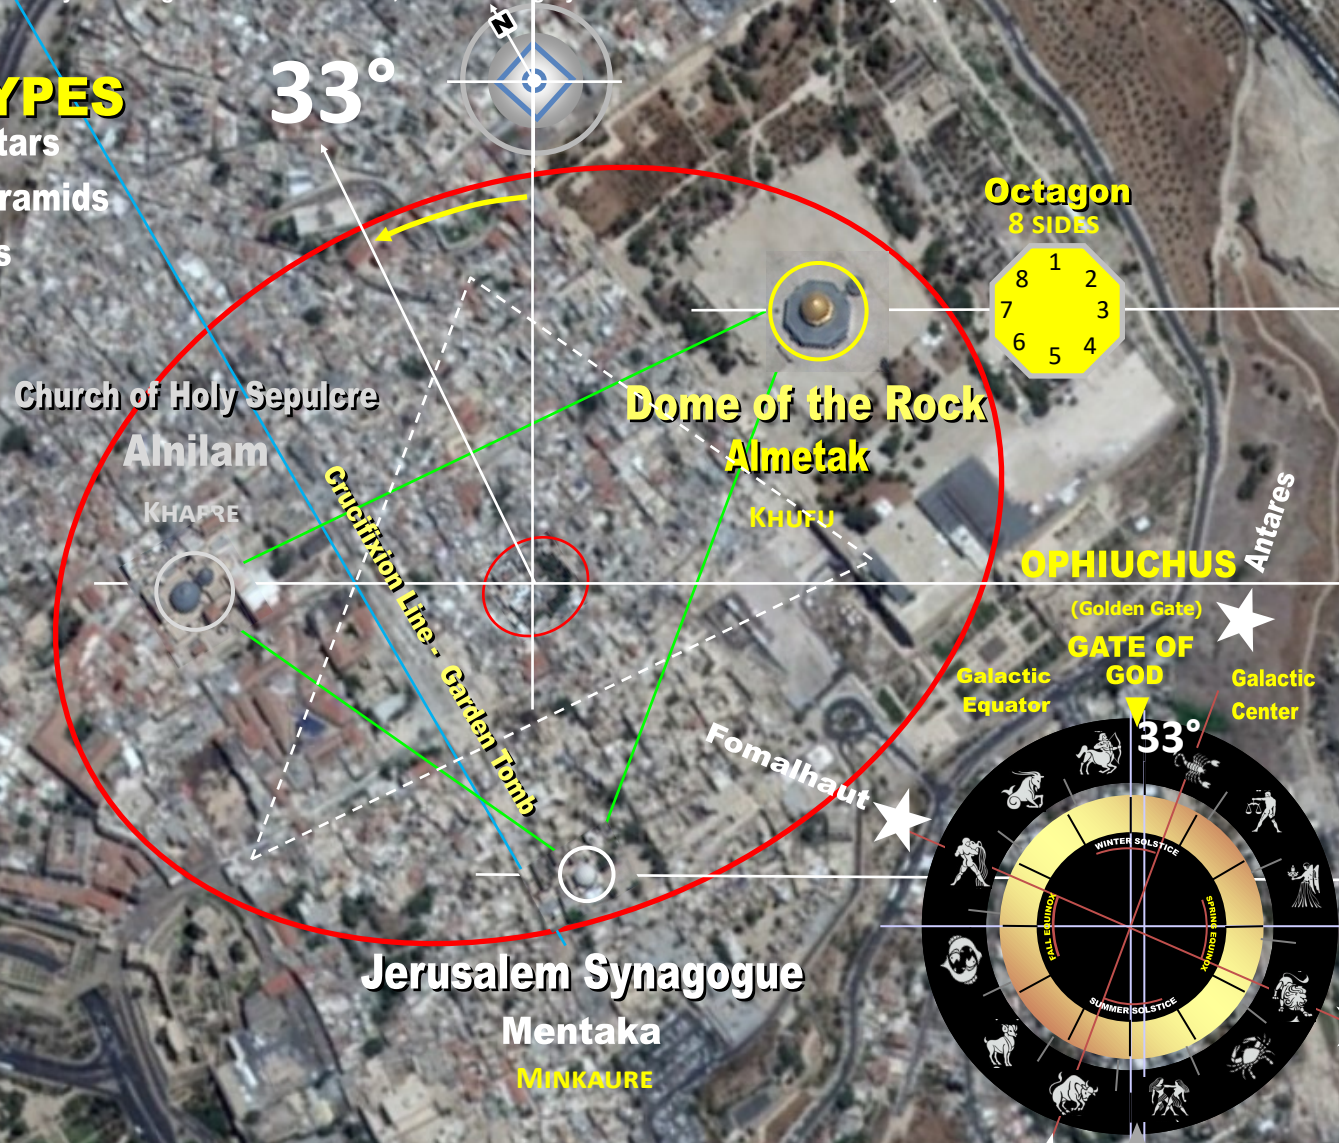

JERUSALEM CELESTIAL DOMES

The purpose of this study is to illustrate that the Old City of Jerusalem layout when rotated 33 degrees counterclockwise from true north will correlate to the ley-lines corresponding to the Great Pyramids of Giza. This template, in turn will thus correlate to the Belt Stars of Orion. Furthermore, the direct correlation to the Great Pyramids follows the color aspect of the Sun, Moon and the Stars with the respective color of the 3 main domes of Old Jerusalem. These 3 domes correspond to the 3 main religions of Islam, Christianity and Judaism. The layout is further corroborating that the Old City of Jerusalem layout also appears then to mirror the Celestial Order of the various Gates and orientation, that being the Golden Gate and the Silver Gate. The depiction of the Old City of Jerusalem from a top view will show that the city has 3 main domes, the yellow or gold Dome of the Rock, the silver or grey dome of the Church of the Holy Sepulchre and the white dome of the Grand Synagogue.

3 DOME TYPES
Sun, Moon and Stars
Type to Great Pyramids
Orion's Belt Stars

Sun
Dome of the Rock
Anilam

Moon
Church of Holy Sepulchre
Almetak

Stars
Jerusalem Synagogue
Mentaka

Giza Pyramid Complex
GIZA, AI-CAIRO or (MARS)