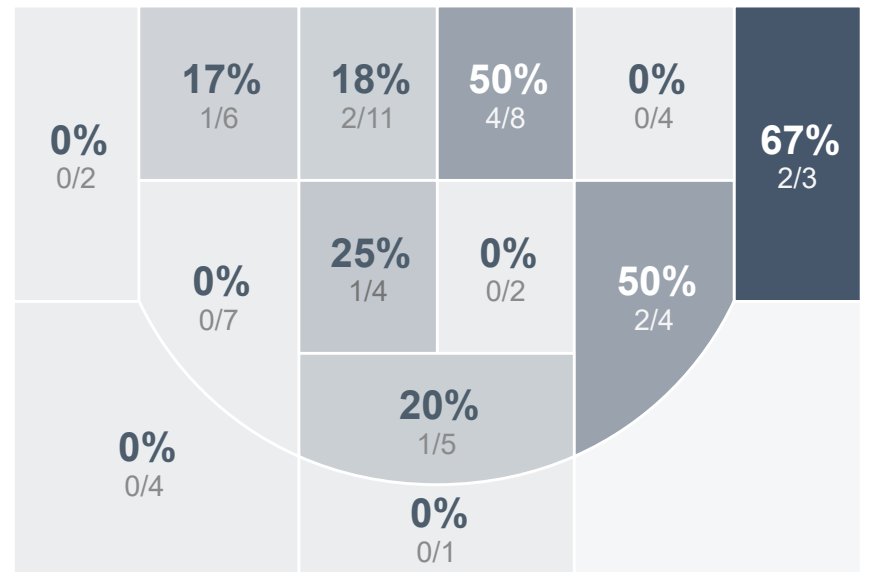

Box Score Report

WCHS vs SMCHS - Feb 11, 2020 - L 38-56

Period Stats

Team	1	2	Final
WCHS	14	24	38
SMCHS	26	30	56

Team Stats

	WCHS	SMCHS
Field Goal %	21.3%	38.2%
Effective Field Goal %	23.0%	40.0%
2FG Made/Attempted	11/51	19/43
2FG%	21.6%	44.2%
3FG Made/Attempted	2/10	2/12
3FG%	20.0%	16.7%
FT Made/Attempted	10/12	12/16
Free Throw Percentage	83.3%	75.0%
Points Per Possession	0.58	0.85
Transition Points	3	7
Points Off Turnovers	12	12
Second Chance Points	3	11
Points in the Paint	14	26
Offensive Rebounds	16	16
Defense Rebounds	19	32
Assists	10	11
Deflections	11	5
Steals	9	7
Blocks	7	8
Turnovers	15	19
Personal Fouls	16	12
Charges Taken	0	0

Run Graph

Watford City Girls Basketball

Bismarck St. Mary's Central High School

Watford City Girls Basketball's Player Stats

Name	Pts	FG	3FG	FT	+/-	MINS	OREB	DREB	AST	DEFL	STL	BLK	TO	FOUL	CHG
#1 Hayley Ogle	5	2/14	1/1	0/0	- 19	37	3	4	2	3	3	3	3	3	0
#4 Jessica Mogen	8	4/9	0/0	0/0	- 13	33	1	2	1	1	0	0	2	1	0
#11 Gracen Breitbach	0	0/1	0/1	0/0	- 8	15	1	4	3	0	0	0	3	2	0
#12 Emma Mogen	6	2/10	1/5	1/2	- 15	33	0	5	1	2	1	3	4	4	0
#24 Ashley Holen	15	3/18	0/3	9/10	- 14	31	5	1	0	2	1	1	0	3	0
#40 Madison Spacher	0	0/5	0/0	0/0	- 14	23	2	0	3	3	3	0	2	2	0
#50 Riley Faller	4	2/4	0/0	0/0	- 7	17	1	1	0	0	1	0	0	1	0