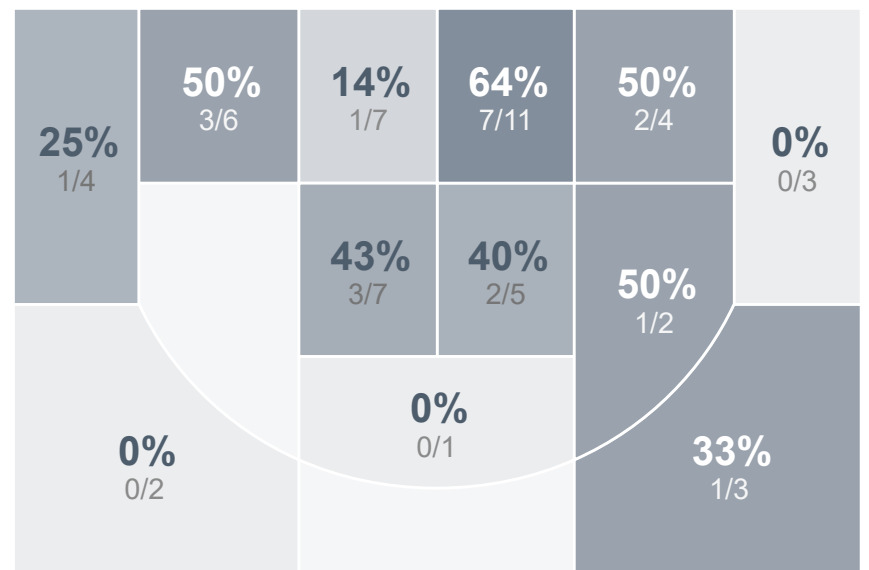

Box Score Report

WCHS vs SMCHS - Feb 11, 2020 - L 38-56

Period Stats

Team	1	2	Final
WCHS	14	24	38
SMCHS	26	30	56

Team Stats

	WCHS	SMCHS
Field Goal %	21.3%	38.2%
Effective Field Goal %	23.0%	40.0%
2FG Made/Attempted	11/51	19/43
2FG%	21.6%	44.2%
3FG Made/Attempted	2/10	2/12
3FG%	20.0%	16.7%
FT Made/Attempted	10/12	12/16
Free Throw Percentage	83.3%	75.0%
Points Per Possession	0.58	0.85
Transition Points	3	7
Points Off Turnovers	12	12
Second Chance Points	3	11
Points in the Paint	14	26
Offensive Rebounds	16	16
Defense Rebounds	19	32
Assists	10	11
Deflections	11	5
Steals	9	7
Blocks	7	8
Turnovers	15	19
Personal Fouls	16	12
Charges Taken	0	0

Run Graph

Watford City Girls Basketball

Bismarck St. Mary's Central High School

Watford City Girls Basketball's Player Stats

Name	Pts	FG	3FG	FT	+/-	MINS	OREB	DREB	AST	DEFL	STL	BLK	TO	FOUL	CHG
#1 Hayley Ogle	5	2/14	1/1	0/0	- 19	37	3	4	2	3	3	3	3	3	0
#4 Jessica Mogen	8	4/9	0/0	0/0	- 13	33	1	2	1	1	0	0	2	1	0
#11 Gracen Breitbach	0	0/1	0/1	0/0	- 8	15	1	4	3	0	0	0	3	2	0
#12 Emma Mogen	6	2/10	1/5	1/2	- 15	33	0	5	1	2	1	3	4	4	0
#24 Ashley Holen	15	3/18	0/3	9/10	- 14	31	5	1	0	2	1	1	0	3	0
#40 Madison Spacher	0	0/5	0/0	0/0	- 14	23	2	0	3	3	3	0	2	2	0
#50 Riley Faller	4	2/4	0/0	0/0	- 7	17	1	1	0	0	1	0	0	1	0