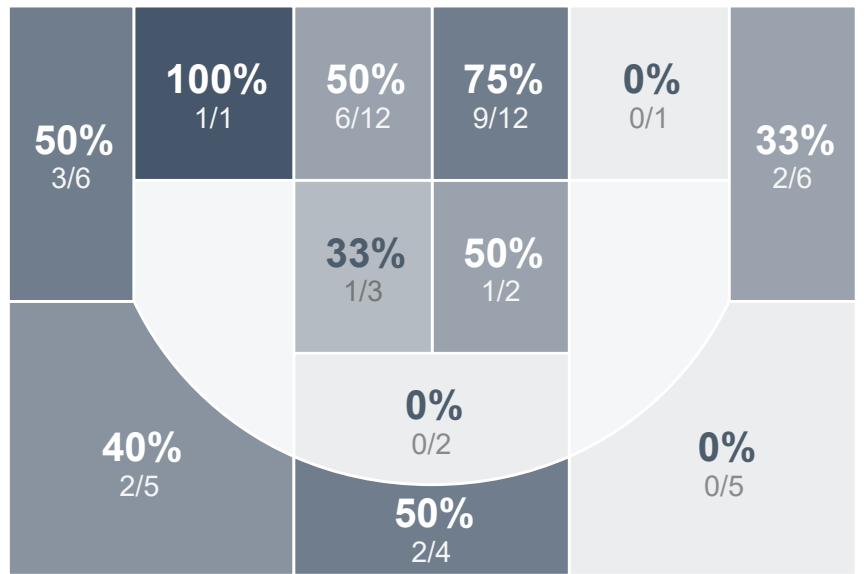

Century Patriots Girls Basketball