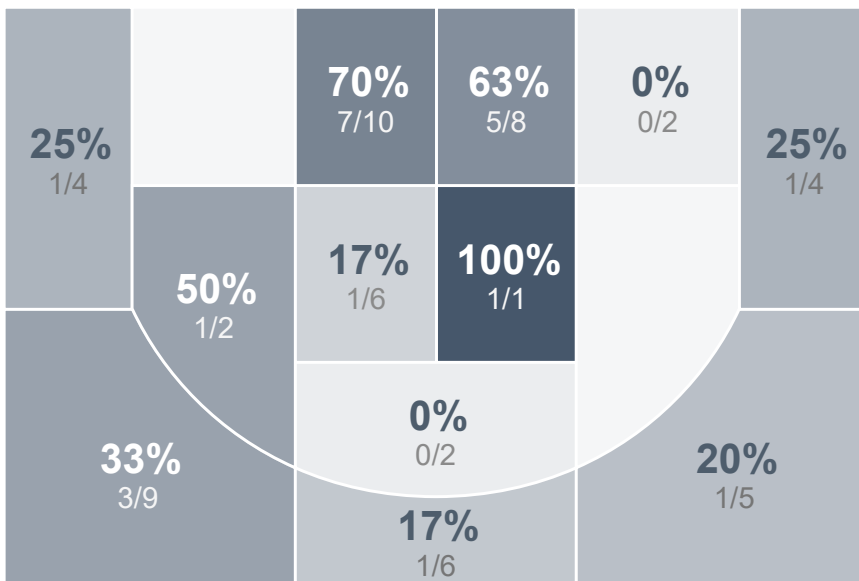

Box Score Report

WCHS @ SMCHS - Dec 14, 2019 - L 52-61

Period Stats

Team	1	2	Final
WCHS	27	25	52
SMCHS	25	36	61

Run Graph

Team Stats

	WCHS	SMCHS
Field Goal %	27.3%	37.3%
Effective Field Goal %	30.3%	43.2%
2FG Made/Attempted	14/43	15/31
2FG%	32.6%	48.4%
3FG Made/Attempted	4/23	7/28
3FG%	17.4%	25.0%
FT Made/Attempted	12/14	10/19
Free Throw Percentage	85.7%	52.6%
Points Per Possession	0.73	0.86
Transition Points	7	8
Points Off Turnovers	13	14
Second Chance Points	7	11
Points in the Paint	14	28
Offensive Rebounds	14	11
Defense Rebounds	32	34
Assists	11	11
Deflections	5	6
Steals	12	10
Blocks	3	1
Turnovers	13	14
Personal Fouls	18	14
Charges Taken	0	0

Watford City Girls Basketball

Bismarck St. Mary's Central High School

Watford City Girls Basketball's Player Stats

Name	Pts	FG	3FG	FT	+/-	MINS	OREB	DREB	AST	DEFL	STL	BLK	TO	FOUL	CHG
#4 Hayley Ogle	9	4/12	1/6	0/0	- 7	37	2	6	4	0	1	0	1	2	0
#10 Jessica Mogen	7	3/10	1/5	0/0	- 1	32	1	6	1	0	1	1	2	4	0
#12 Emma Mogen	14	3/16	1/5	7/8	- 7	35	1	5	1	2	5	2	4	4	0
#20 Gracen Breitbach	0	0/3	0/0	0/0	- 12	13	0	2	0	0	2	0	2	0	0
#24 Ashley Holen	14	4/16	1/5	5/6	- 12	29	3	5	2	1	1	0	2	5	0
#40 Madison Spacher	8	4/7	0/2	0/0	- 14	36	2	4	2	2	1	0	0	0	0
#50 Riley Faller	0	0/2	0/0	0/0	+ 8	12	2	1	1	0	1	0	2	3	0