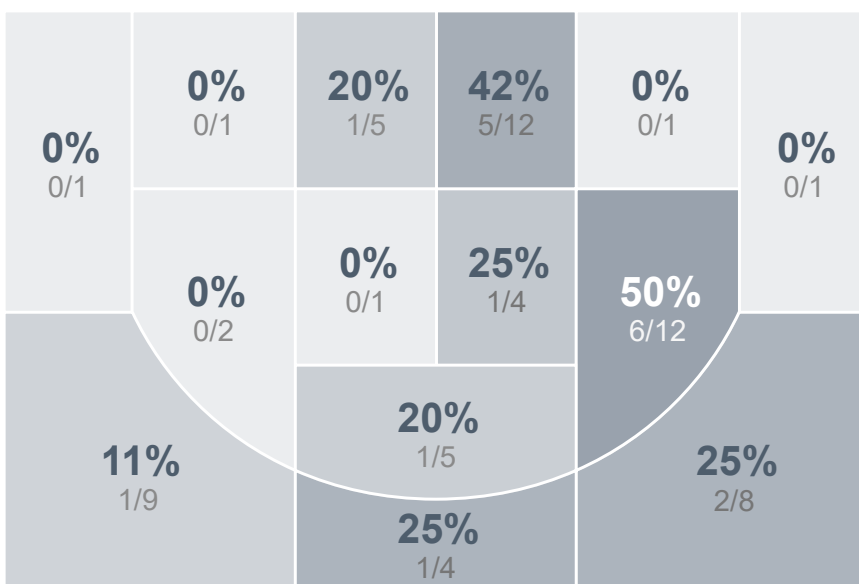

Box Score Report

WCHS @ SMCHS - Dec 14, 2019 - L 52-61

Period Stats

Team	1	2	Final
WCHS	27	25	52
SMCHS	25	36	61

Run Graph

Team Stats

	WCHS	SMCHS
Field Goal %	27.3%	37.3%
Effective Field Goal %	30.3%	43.2%
2FG Made/Attempted	14/43	15/31
2FG%	32.6%	48.4%
3FG Made/Attempted	4/23	7/28
3FG%	17.4%	25.0%
FT Made/Attempted	12/14	10/19
Free Throw Percentage	85.7%	52.6%
Points Per Possession	0.73	0.86
Transition Points	7	8
Points Off Turnovers	13	14
Second Chance Points	7	11
Points in the Paint	14	28
Offensive Rebounds	14	11
Defense Rebounds	32	34
Assists	11	11
Deflections	5	6
Steals	12	10
Blocks	3	1
Turnovers	13	14
Personal Fouls	18	14
Charges Taken	0	0

Watford City Girls Basketball

Bismarck St. Mary's Central High School

Watford City Girls Basketball's Player Stats

Name	Pts	FG	3FG	FT	+/-	MINS	OREB	DREB	AST	DEFL	STL	BLK	TO	FOUL	CHG
#4 Hayley Ogle	9	4/12	1/6	0/0	- 7	37	2	6	4	0	1	0	1	2	0
#10 Jessica Mogen	7	3/10	1/5	0/0	- 1	32	1	6	1	0	1	1	2	4	0
#12 Emma Mogen	14	3/16	1/5	7/8	- 7	35	1	5	1	2	5	2	4	4	0
#20 Gracen Breitbach	0	0/3	0/0	0/0	- 12	13	0	2	0	0	2	0	2	0	0
#24 Ashley Holen	14	4/16	1/5	5/6	- 12	29	3	5	2	1	1	0	2	5	0
#40 Madison Spacher	8	4/7	0/2	0/0	- 14	36	2	4	2	2	1	0	0	0	0
#50 Riley Faller	0	0/2	0/0	0/0	+ 8	12	2	1	1	0	1	0	2	3	0