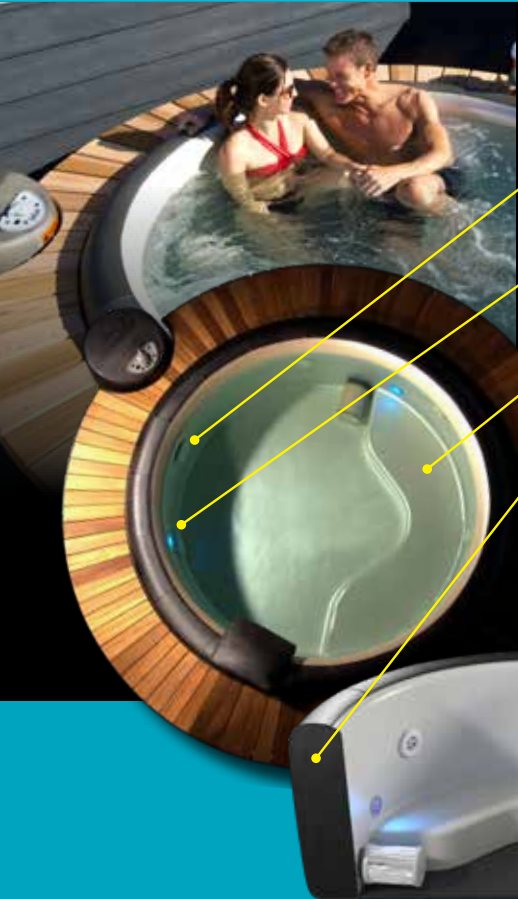

THE PORTICO™

Take a look inside the Portico™!

1. **1** Poseidon Jet with Trident Diverter (one of the strongest jets in the industry)
2. **2** Dual multi-colored underwater LED lights with several programs for underwater lighting
3. **3** Therapy Station bench which seats 3-4 people comfortably
4. **4** Reflectex - additional thermal protection insulation barrier
5. **5** Therapeutically positioned jets for dual lumbar and spinal massage
   - Left side jets (2)
   - Right side jets (5)
   - Poseidon Jet with Trident Diverter (1)
   - Total jets (8)