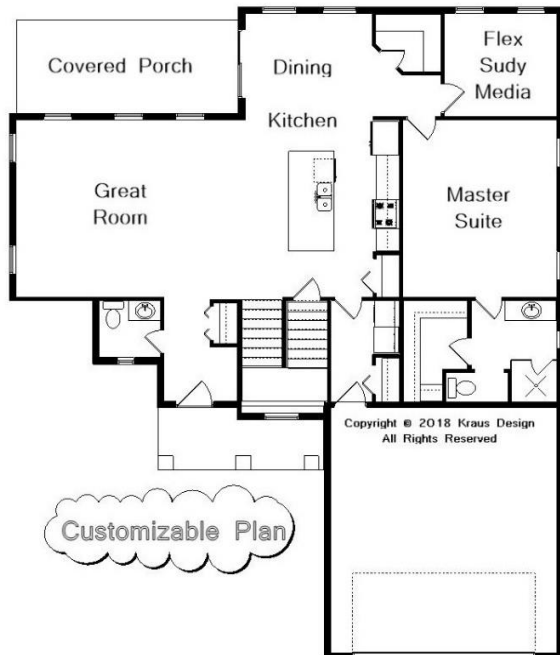

Your Land Your Style Your Home Your Way  
Design + Build = Your Best Value

The Park Grove  
1985 Sq.Ft.

Copyright © 2018 Kraus Design  
All Rights Reserved

We Welcome Your Changes  
to All of Our Plans

The **Kraus** Company  
DESIGN BUILD

# Your Land Your Style Your Home Your Way

Design + Build = Your Best Value

Park Grove IV  
2285 Sq.Ft.

Copyright © 2018 Kraus Design  
All Rights Reserved

The **Kraus** Company  
DESIGN BUILD

248-972-5549