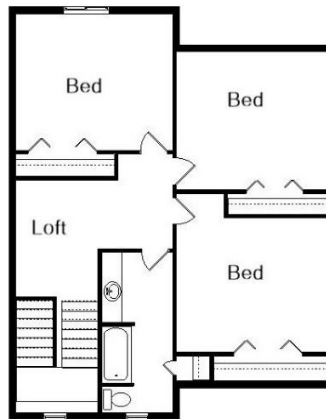

Your Land Your Style Your Home Your Way  
Design + Build = Your Best Value

The Park Grove  
1985 Sq.Ft.

Copyright © 2018 Kraus Design  
All Rights Reserved

We Welcome Your Changes  
to All of Our Plans

The **Kraus** Company  
DESIGN BUILD

# Your Land Your Style Your Home Your Way

Design + Build = Your Best Value

Park Grove IV  
2285 Sq.Ft.

Copyright © 2018 Kraus Design  
All Rights Reserved

The **Kraus** Company  
DESIGN BUILD

248-972-5549