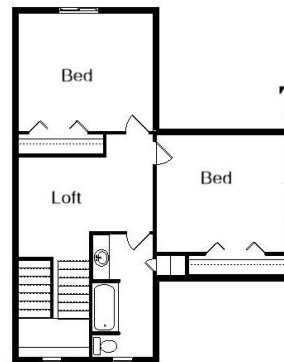

Your Land Your Style Your Home Your Way  
Design + Build = Your Best Value

The Park Grove  
1985 Sq.Ft.

Copyright © 2018 Kraus Design  
All Rights Reserved

We Welcome Your Changes  
to All of Our Plans

The **Kraus** Company  
DESIGN BUILD

# Your Land Your Style Your Home Your Way

Design + Build = Your Best Value

Park Grove IV  
2285 Sq.Ft.

Copyright © 2018 Kraus Design  
All Rights Reserved

The **Kraus** Company  
DESIGN BUILD

248-972-5549