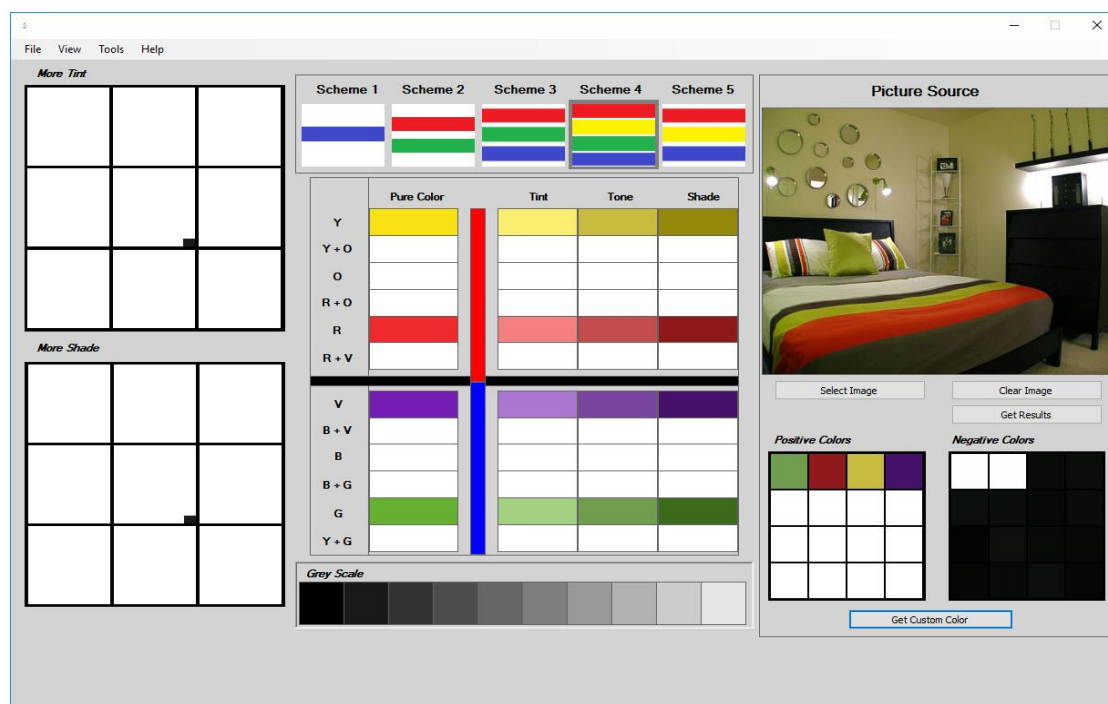

We know that these colors used in the interior of this Bedroom are used without any color combination rules and regulations. They are just used as the random or rough colors, there is no sense of color aesthetics or color harmony.

Now we will first analyze this photo through our engineered software "**OKAZ Color Schemer**" and it will decide the color scheme and optimum color combination for this office interior just according to the main existing color.

It is much compulsory to read and analyze the photo and to know the existing colors in the photo and then to decide the color combinations and color schemes according the color harmony principles based on the modern architecture and modern aesthetics.

After the analysis of this photo we have got the following color schemes and combinations to be used for this office interior to make it good looking and valuable for both the owner and the building inmates.

Following is the photo after analysis by our software containing the suggested optimum color schemes and combinations to be used in this Bedroom interior.

The already existed colors may be selected randomly because there is no sequence of the color usage in this photo. Somewhere it is using Orange and Brown color and somewhere black and white which makes no sense of the color usage and color combinations.

Now our software has analyzed the existing colors in this photo and have decided best color schemes and color combinations to be used in this living room interior to make it as architectural/aesthetical component. The suggested optimum color combinations are based on the modern architectural color theory. Our software has suggested to use the color combinations of Green, Red, Yellow and Violet colors and their child-colors (Tint, Tone and Shade) which can make a visual sense. And that is our basic goal to make a building interior, exterior as well as all the building which must give a pleasant visual sense for the building inmates.