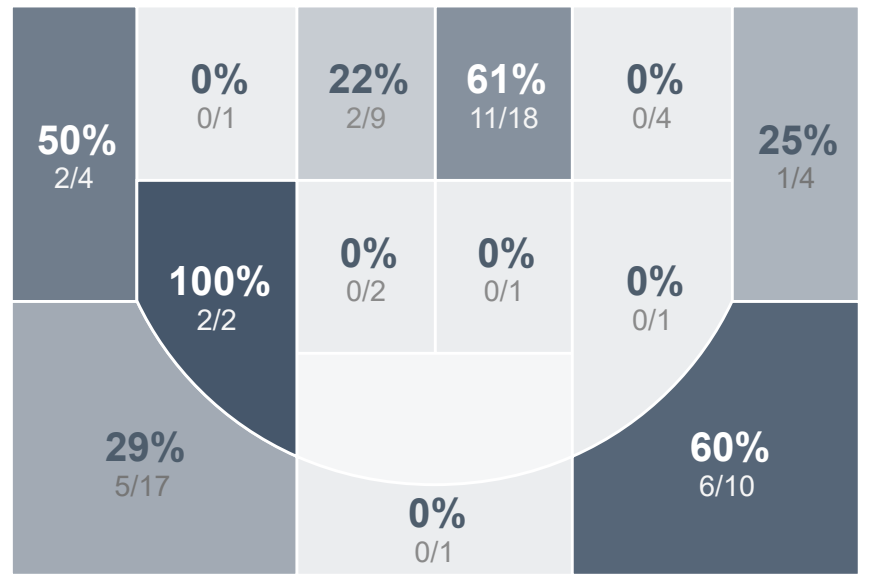

Girls Varsity Basketball