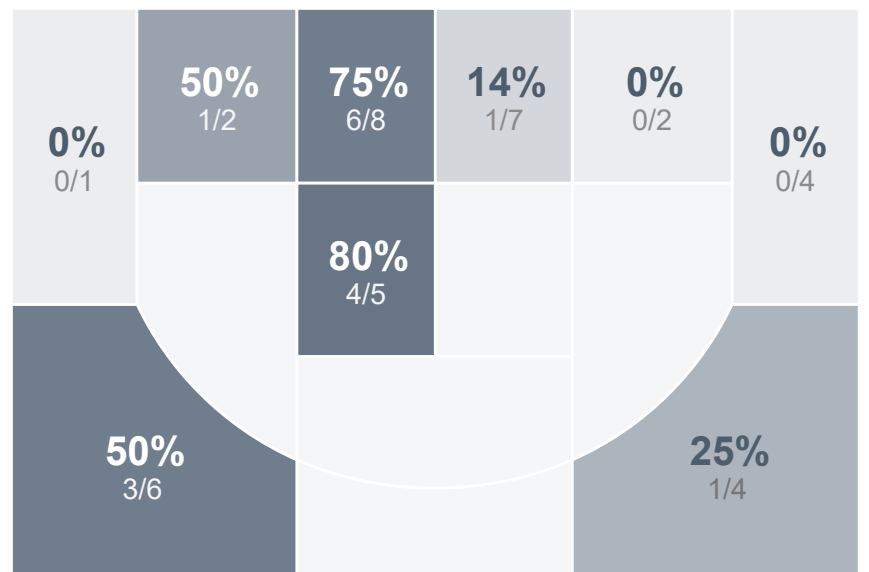

Watford City High School