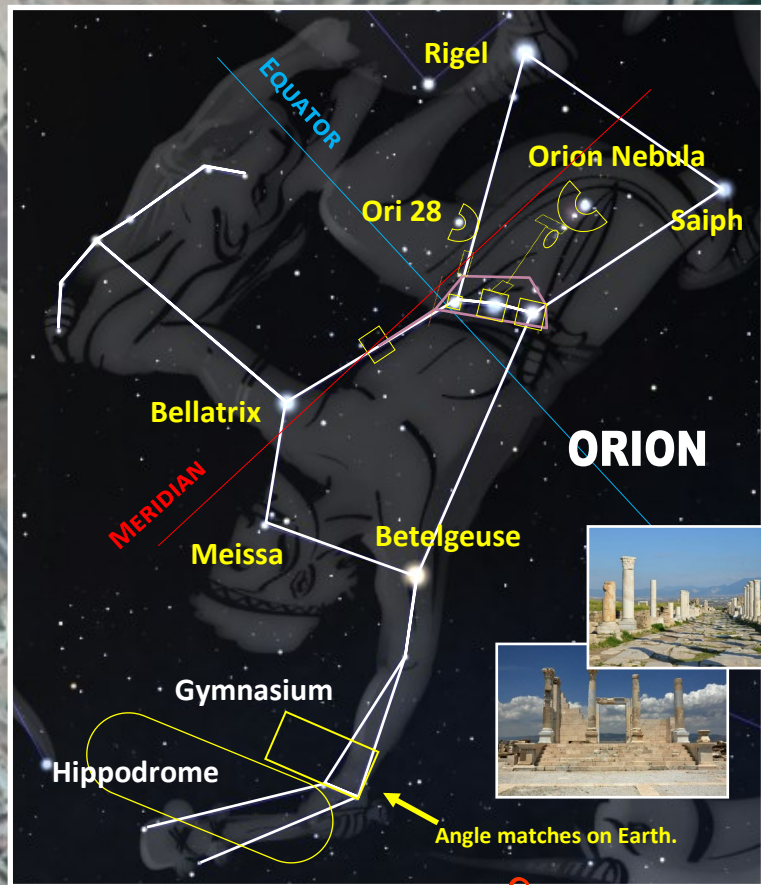

LAODICEA ORION STAR MAP

The purpose of this illustration is to strongly suggest that the environment of the ancient city of Laodicea is configured to the Orion constellation. The ancient city was centered on an approximate 1 square mile platform that incorporates the many temples and main avenues. Based on aerial observation from Google Earth, it would appear that the location has several layers of motifs that this study will touch upon. First, the core of the city had 3 main temples lined up adjacent to the main street. These 3 temples appear to correspond to the 3 Belt Stars of Orion in size and thus also to the Great Pyramids of Giza. Based on this scale, the constellation of Orion would thus match the overlay and with 2 additional and amazing correspondence. The hippodrome would correspond to the position and length of Orion's 'Torch'. The Orion Nebula and Member would correspond to the Great Theater and the Sphinx position would correspond to the stars in this place of Orion. The other amazing overlay is that the core of the 3 main temples also constitutes the 7 total structures that correspond to the Pleiades Star Cluster. This is an example of how the Ancients know of the male-female, positive-negative and cosmic fusion that occurs with Orion as the male agent and the Pleiades with the female agent. Lastly the entire square mile delineation has the main street grids that also approximate the Cosmic Cardinal Points of the Galactic Meridian and the Celestial Meridian that. In another illustration, it will be suggested also that the entire square mile configuration appears to depict both a 'pyramid' of the All-Seeing' and that of a 'Devil' face when the entire site is rotated 45 degrees to the east.

ORION CELESTIAL/CITY MOTIF OF THE ELOHIM

**LAODICEA
(ORION CITY PATTERN)**

Great Theater
'ORION NEBULA'
MEETING PLACE OF
DIVINE COUNCIL?

A RISEN JESUS CHRIST
Addressed the Testimony
here as 1 of the
7 Churches of Revelation