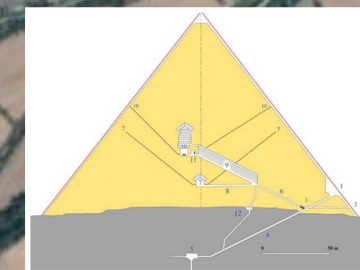

Track is the same length as Orion's Torch @ 45° angle.

© Composition and Some Graphics by
LUIS B. VEGA
vegapost@hotmail.com
www.PostScripts.org
FOR ILLUSTRATION PURPOSES ONLY

Main Sources
Earth, Google.com
Mars, Google.com
Wikipedia.com

Image © 2019 Dig

Google Earth