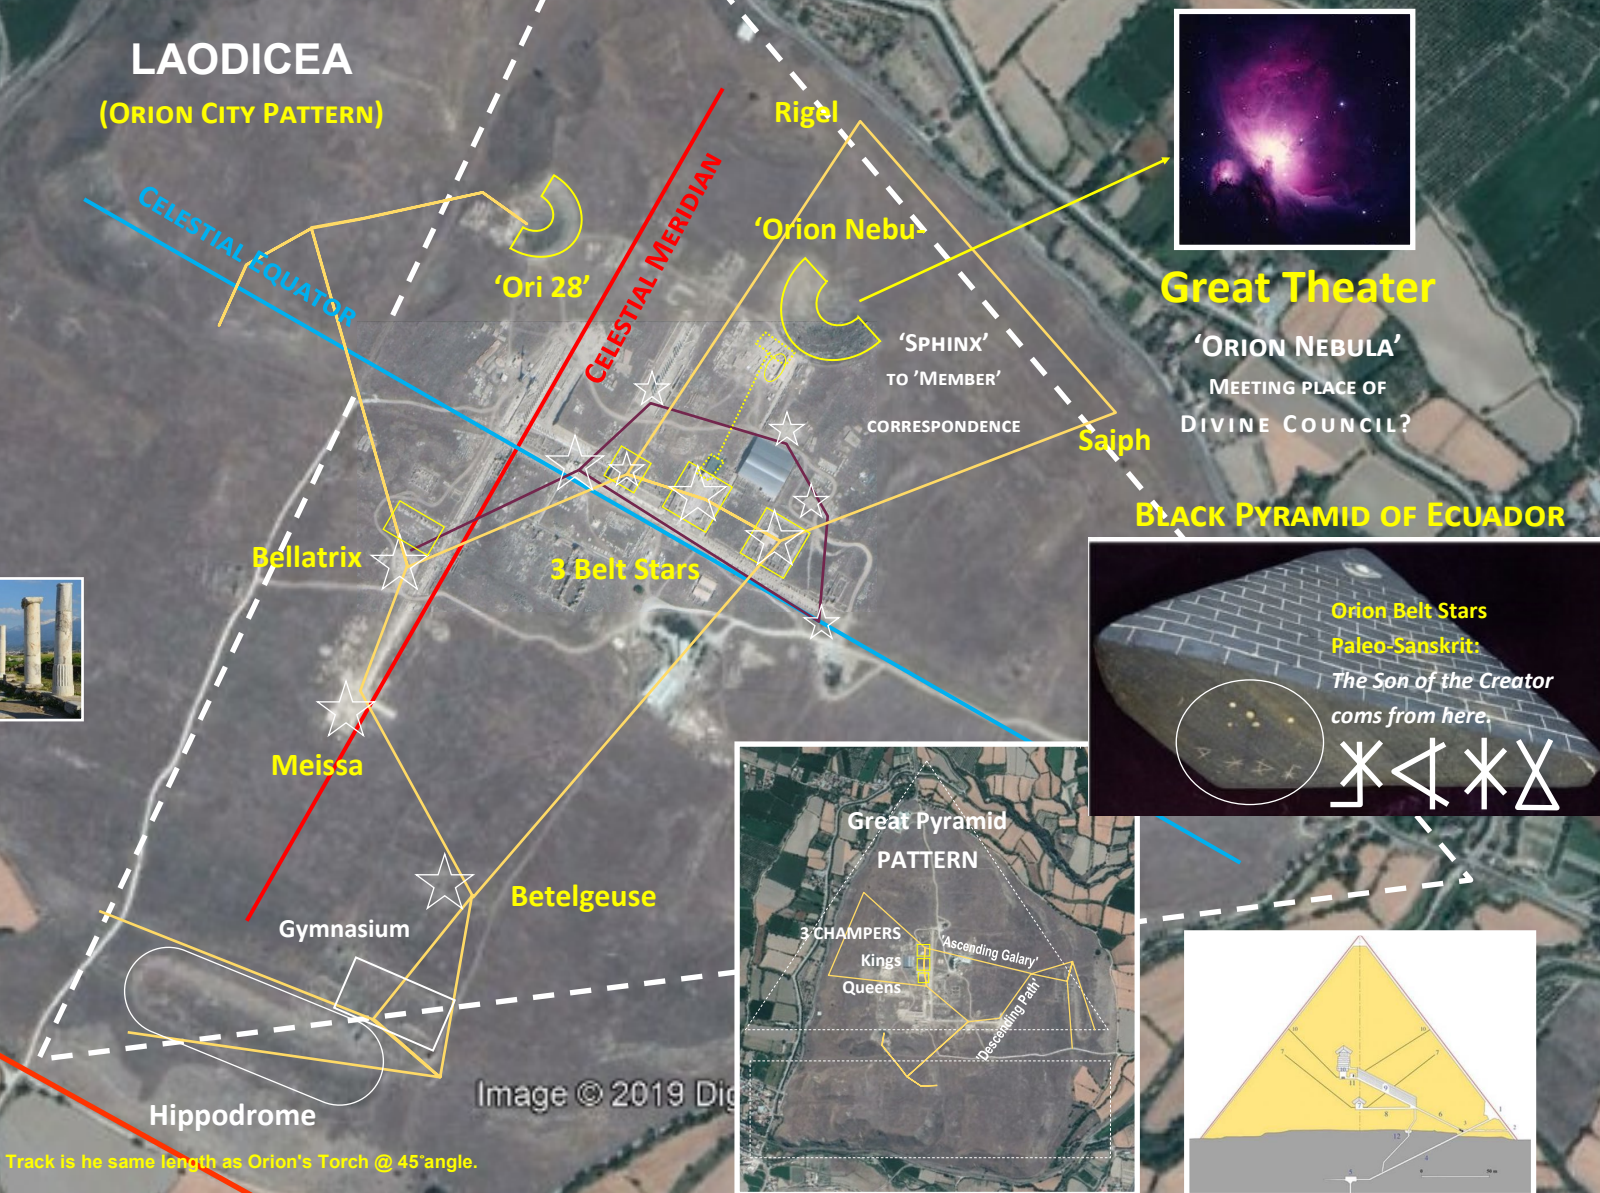

**LAODICEA
(ORION CITY PATTERN)**

Great Theater
'ORION NEBULA'
MEETING PLACE OF
DIVINE COUNCIL?

A RISEN JESUS CHRIST
Addressed the Testimony
here as 1 of the
7 Churches of Revelation