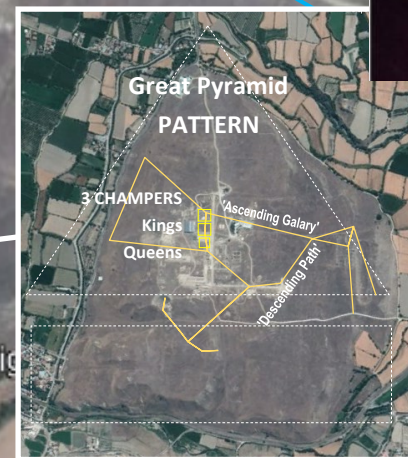

Track is the same length as Orion's Torch @ 45° angle.

© Composition and Some Graphics by
LUIS B. VEGA
vegapost@hotmail.com
www.PostScripts.org
FOR ILLUSTRATION PURPOSES ONLY

Main Sources
Earth, Google.com
Mars, Google.com
Wikipedia.com

Image © 2019 Dig

Google Earth