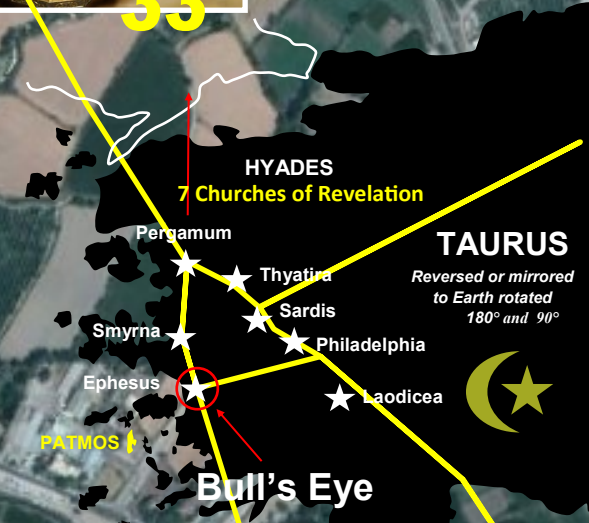

Track is the same length as Orion's Torch @ 45° angle.

© Composition and Some Graphics by
LUIS B. VEGA
vegapost@hotmail.com
www.PostScripts.org
FOR ILLUSTRATION PURPOSES ONLY

Main Sources
Earth, Google.com
Mars, Google.com
Wikipedia.com

Image © 2019 Dig

Google Earth