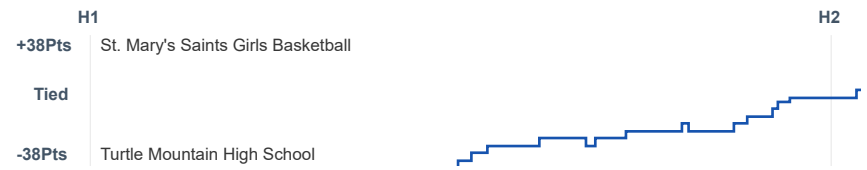

Box Score Report

SMCHS vs TMHS - Jan 17, 2020 - W 69-31

Period Stats

| Team | 1 | 2 | Final |
|--------------|-----------|-----------|-----------|
| SMCHS | 34 | 35 | 69 |
| TMHS | 13 | 18 | 31 |

Run Graph

Team Stats

| | SMCHS | TMHS |
|------------------------|--------------|--------------|
| Field Goal % | 46.2% | 25.9% |
| Effective Field Goal % | 46.9% | 27.8% |
| 2FG Made/Attempted | 29/48 | 12/35 |
| 2FG% | 60.4% | 34.3% |
| 3FG Made/Attempted | 1/17 | 2/19 |
| 3FG% | 5.9% | 10.5% |
| FT Made/Attempted | 8/17 | 1/4 |
| Free Throw Percentage | 47.1% | 25.0% |
| Points Per Possession | 0.94 | 0.43 |
| Transition Points | 7 | 9 |
| Points Off Turnovers | 20 | 8 |
| Second Chance Points | 16 | 0 |
| Points in the Paint | 50 | 18 |
| Offensive Rebounds | 14 | 10 |
| Defense Rebounds | 32 | 21 |
| Assists | 16 | 10 |
| Deflections | 8 | 12 |
| Steals | 9 | 6 |
| Blocks | 7 | 1 |
| Turnovers | 14 | 26 |
| Personal Fouls | 9 | 18 |
| Charges Taken | 0 | 0 |