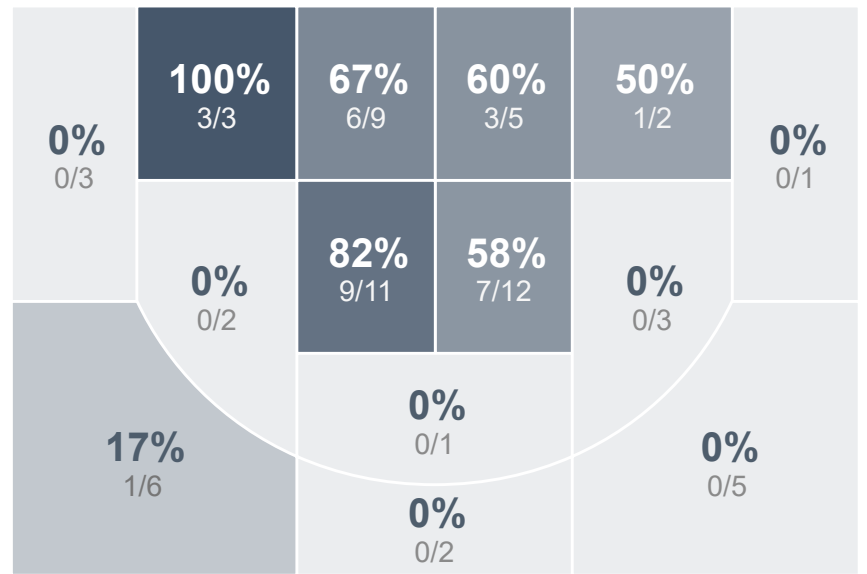

St. Mary's Saints Girls Basketball