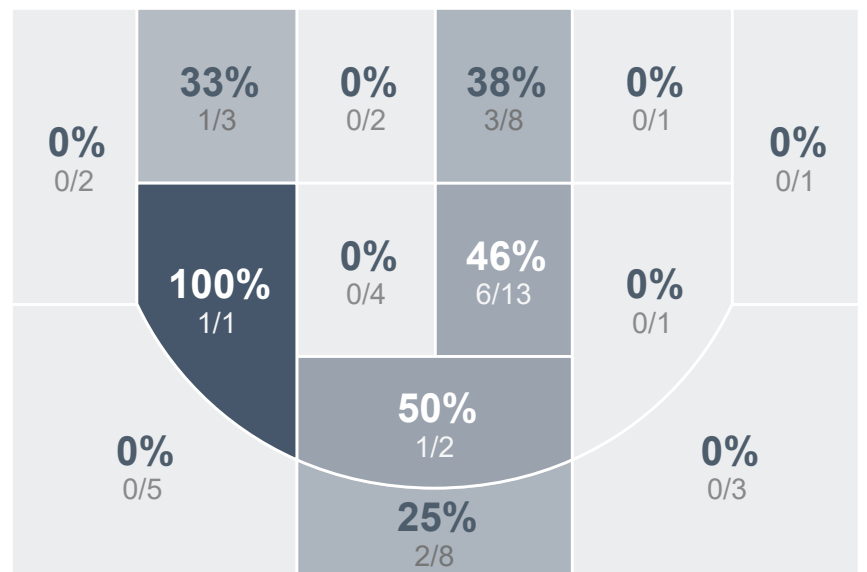

Turtle Mountain High School