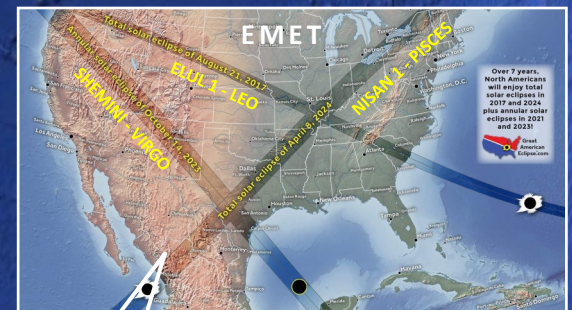

7 NINEVEH ECLIPSE - APRIL 8, 2024

CELESTIAL SIGN OF NATIONAL JUDGMENT BASED ON THE SIGN OF JONAH

THE BEGINNING AND THE END

OF USA'S 6.66 YEAR PERIOD OF GRACE BEFORE NATIONAL JUDGMENT

2017-2024

U.S.A. - 7 NINEVAH NATION

POINT OF APEX

Starting @ Rapture, Indiana

SOME OBSERVATIONS
Width of Moons' Shadow Path will vary from 120 - 100 Miles across.

Speed of Moon's Shadow will vary from 1500 - 2900 Miles/Hour.

Shadow enters USA Border from Eagle Pass at 12:27 PM CST.

Shadow leaves USA Border from Monticello at 3:32 PM CST.

Eclipse Path will last 4 Hours and 27 Minutes.

From beginning of Shadow entering USA Border to beginning of Shadow leaving USA Border = 3 Hours, 3 Minutes (33).

FROM USA
TEXAS TO MAINE BORDER

American Civil War Inference
1861-1865 Civil War in the United States between the North and the South.
= 1,861 Nautical Miles

PISCES

Echo of the Church Age 'Fish'
153

Mercury