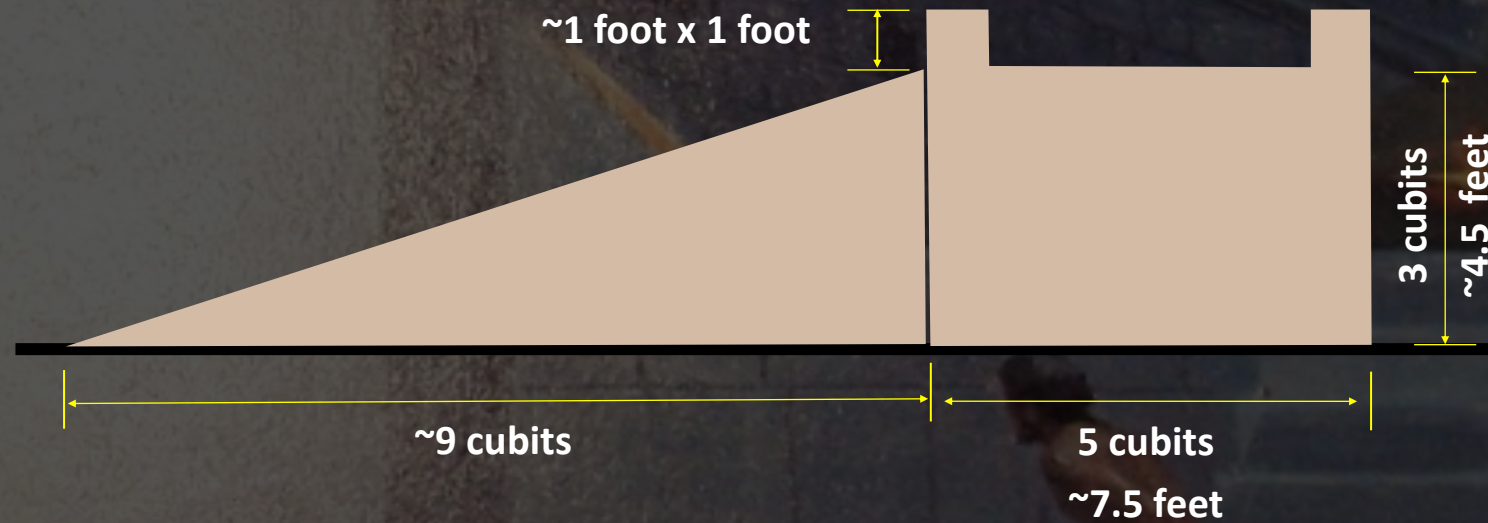

DEDICATION OF THE ALTAR OF SACRIFICE

PROPHETIC SIGN OF THE COMING ABOMINATION OF DESOLATION

ALTAR OF SACRIFICE

Tabernacle of Moses

DECEMBER 10, 2018

Jerusalem, Israel

3rd TEMPLE POSSIBLE LAYOUT