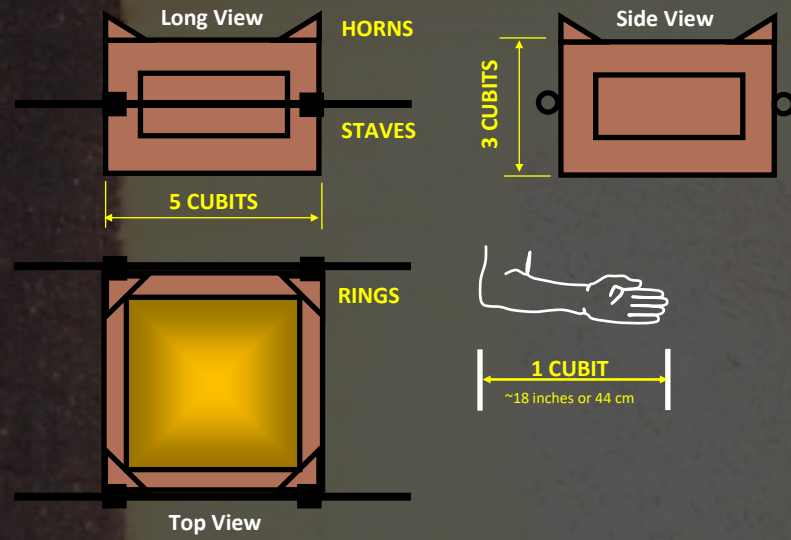

DEDICATION OF THE ALTAR OF SACRIFICE

PROPHETIC SIGN OF THE COMING ABOMINATION OF DESOLATION

ALTAR OF SACRIFICE

Tabernacle of Moses

DECEMBER 10, 2018

Jerusalem, Israel

3rd TEMPLE POSSIBLE LAYOUT