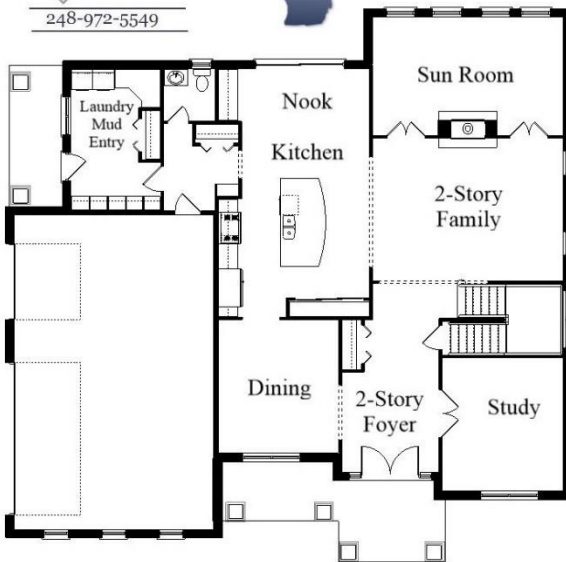

Your Land Your Style Your Home Your Way

Design + Build = Your Best Value

The Kraus Company
DESIGN BUILD

248-972-5549

Charleston Park

3615 Sq.Ft.

Copyright © 2022 Kraus Design
All Rights Reserved

Setting the New Standard