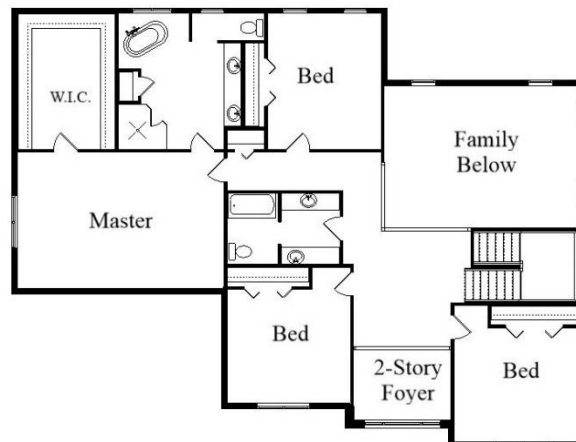

Your Land Your Style Your Home Your Way

Design + Build = Your Best Value

The Kraus Company
DESIGN BUILD

248-972-5549

Charleston Park

3615 Sq.Ft.

Copyright © 2022 Kraus Design
All Rights Reserved

Setting the New Standard